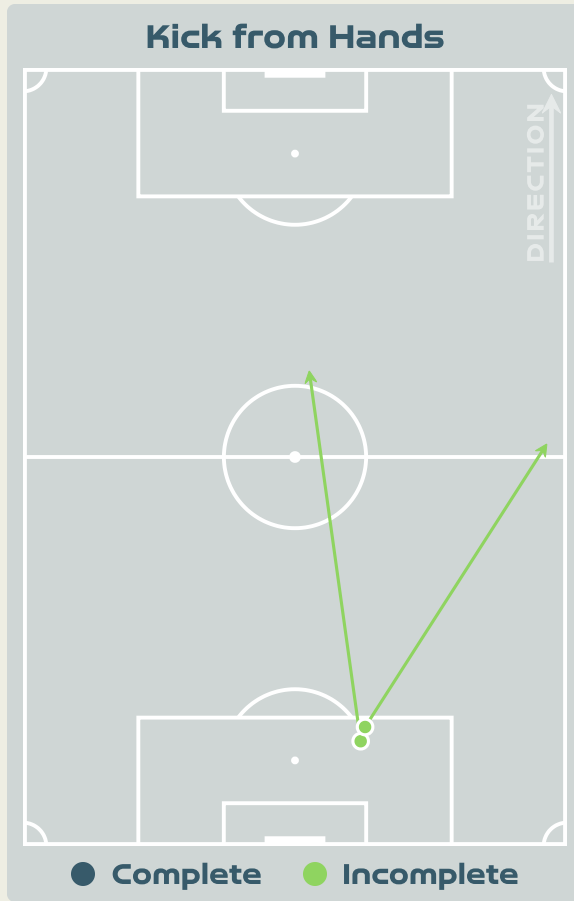

Australia GK Involvement Timeline

47

Total Involvements

Goalkeeping Distribution

Goalkeeping Distribution

Goal Prevention

12
Total Attempts on Goal Faced

100
Save %