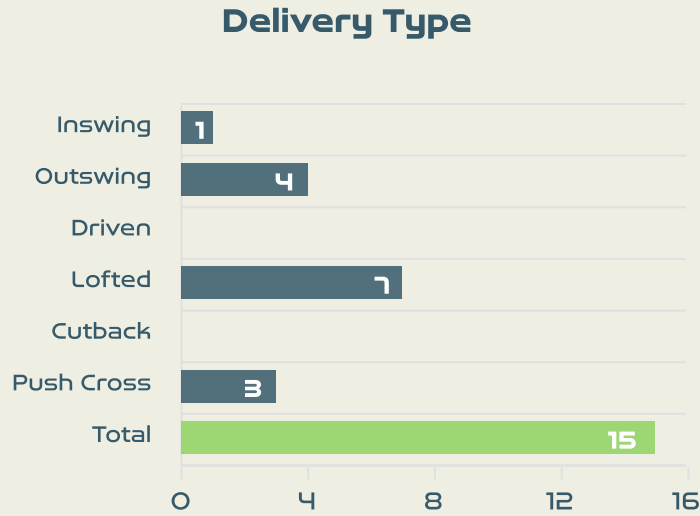

Attempted

7

Completed

2

Most Crosses Attempted

3

ANDERSSON Jonna
LEFT BACK

Crosses (Open Play)