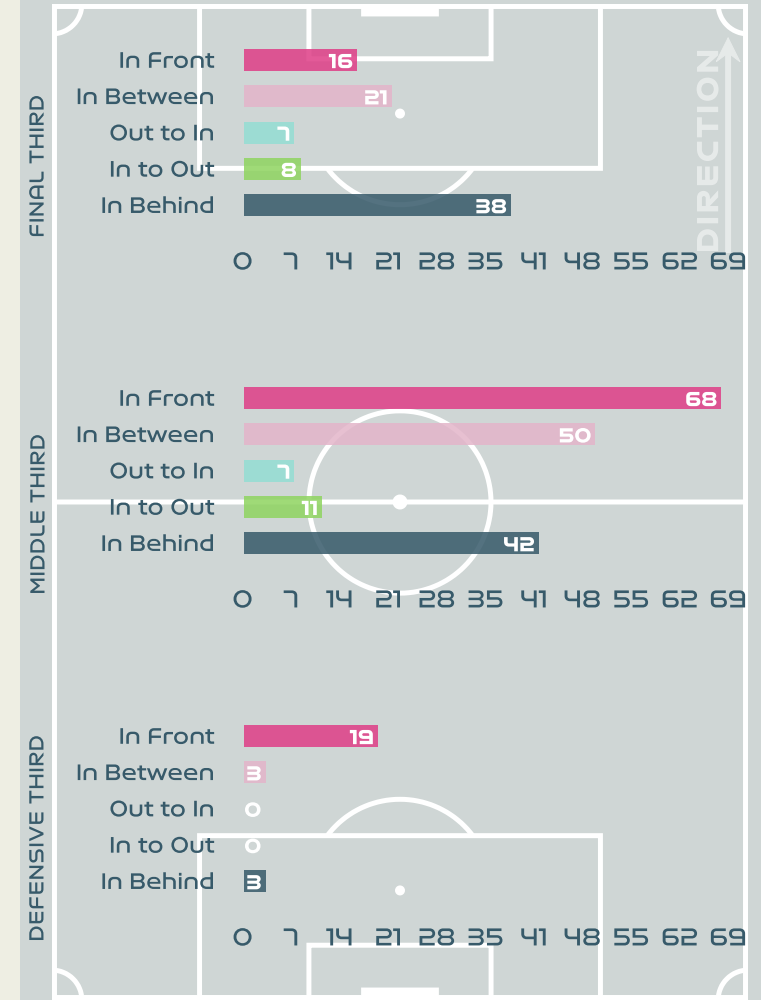

Movement Types Pitch Third