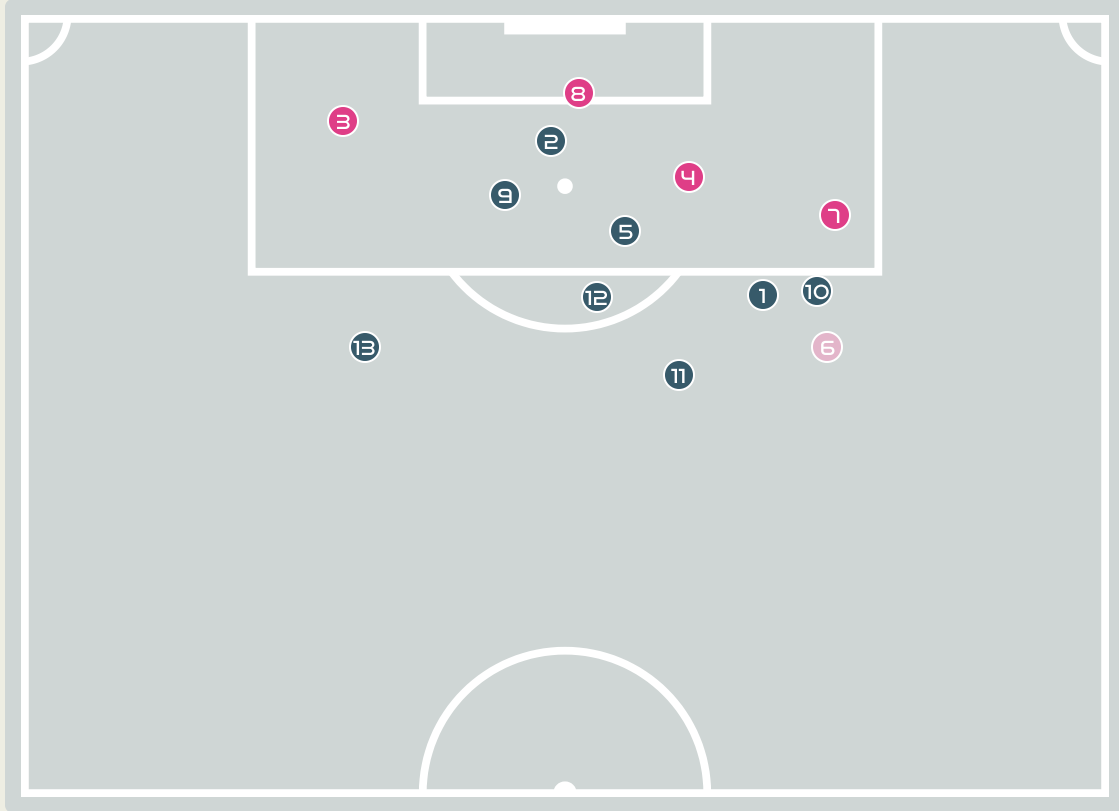

Australia GK Involvement Timeline

47

Total Involvements

Goalkeeping Distribution

Goalkeeping Distribution

Goal Prevention

12
Total Attempts on Goal Faced

100
Save %