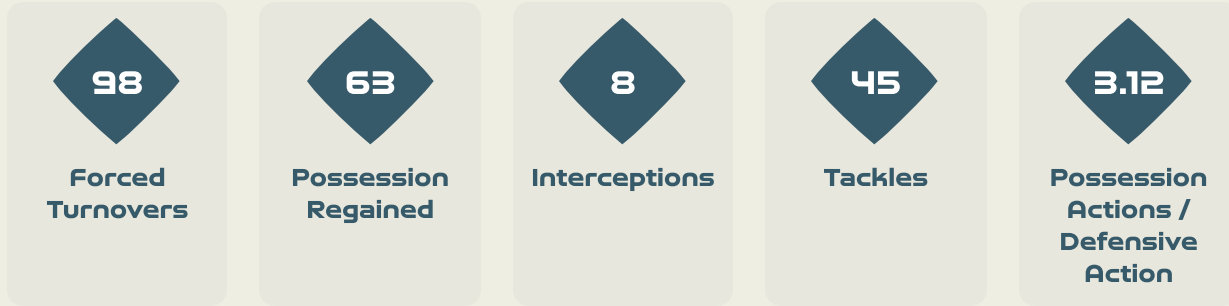

Defensive Actions