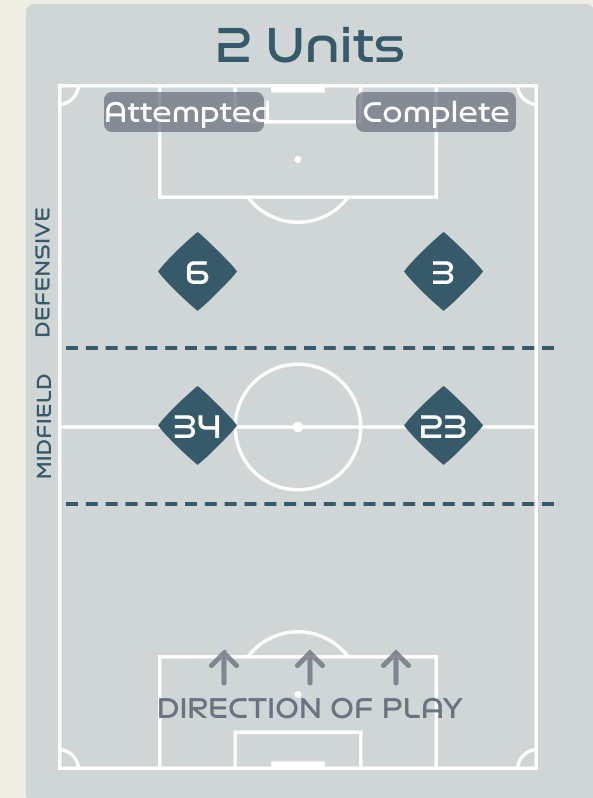

Attempted Line Breaks 89

Inside Shape 63

Outside Shape 26

Attempted Line Breaks 28

Inside Shape 26

Outside Shape 2

Line Breaks

Australia

Attempted Line Breaks

130

Attempted Line Breaks 11

Inside Shape	8
Outside Shape	3

Attempted Line Breaks 79

Inside Shape	46
Outside Shape	33

Attempted Line Breaks 40

Inside Shape	29
Outside Shape	11

Line Breaks

					4 Units				3 Units			2 Units		Direction			Distribution Type		
#	Player	Line Breaks Attempted	Line Breaks Completed	Line Break Completion %	Attacking Line	Attacking Midfield Line	Midfield Line	Defensive Line	Attacking Line	Midfield Line	Defensive Line	Midfield Line	Defensive Line	Through	Around	Over	Pass	Cross	Ball Progression
18	ARNOLD Mackenzie	15	9	60%	0	0	1	0	9	3	0	2	0	0	0	15	15	0	0
4	POLKINGHORNE Clare	10	7	70%	0	0	0	0	7	2	0	1	0	3	4	3	9	0	1
7	CATLEY Steph	24	16	66%	0	5	0	0	5	7	1	5	1	1	7	16	22	2	0
9	FOORD Caitlin	7	4	57%	0	0	0	0	0	2	1	3	1	2	3	2	5	2	0
11	FOWLER Mary	7	6	85%	0	1	0	0	0	3	0	3	0	3	2	2	7	0	0
15	HUNT Clare	5	0	0%	0	0	0	0	0	3	0	2	0	0	0	5	5	0	0
16	RASO Hayley	2	1	50%	0	0	0	0	0	1	0	0	1	0	2	0	1	0	1
19	GORRY Katrina	7	6	85%	0	0	0	0	1	1	0	4	1	5	2	0	5	0	2
20	KERR Sam	8	4	50%	0	0	0	0	0	5	3	0	0	1	2	5	8	0	0
21	CARPENTER Ellie	15	13	86%	0	1	0	0	9	2	0	2	1	1	10	4	15	0	0
23	COONEY-CROSS Kyra	13	9	69%	0	0	0	1	3	1	1	6	1	3	2	8	10	2	1
2	NEVIN Courtney	4	3	75%	0	0	0	0	2	0	0	2	0	0	2	2	4	0	0
5	VINE Cortnee	6	3	50%	0	0	0	1	1	1	1	2	0	1	1	4	6	0	0
8	CHIDIAC Alex	1	0	0%	0	0	0	0	0	0	0	1	0	0	1	0	1	0	0
10	VAN EGMOND Emily	6	3	50%	0	0	1	0	0	4	0	1	0	0	0	6	6	0	0