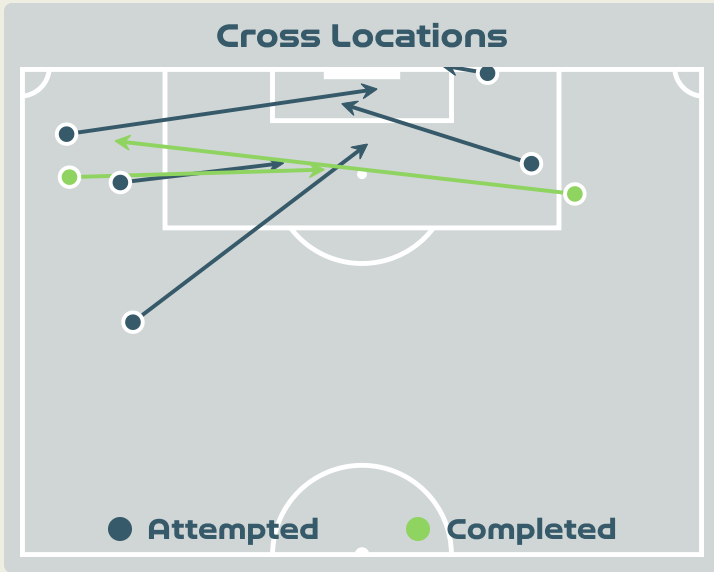

Crosses (Open Play)