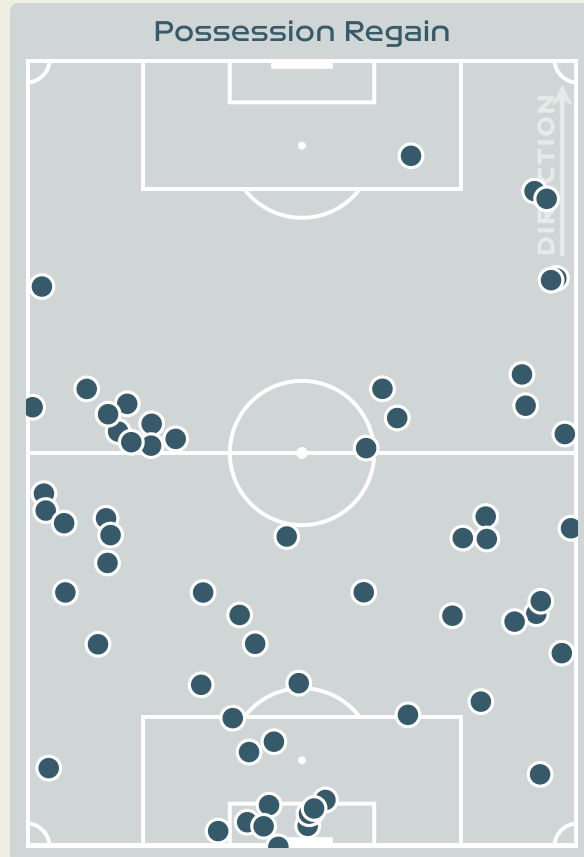

Top Ranked Players

Type	Player	Movements
In Front	21 CARPENTER Ellie	17
In Between	11 FOWLER Mary	17
Out to In	20 KERR Sam	2
In to Out	9 FOORD Caitlin	3
In Behind	20 KERR Sam	17

Movement Types Pitch Third

OUT OF POSSESSION

Sweden v Australia

Defensive Actions

Blocks

#	Player	Total Possession Regains
1	MUSOVIC Zecira	10
2	ANDERSSON Jonna	3
6	ERIKSSON Magdalena	3
9	ASLLANI Kosovare	2
11	BLACKSTENIUS Stina	1
13	ILESTEDT Amanda	2
14	BJORN Nathalie	7
16	ANGELDAL Filippa	10
18	ROLFO Fridolina	7
19	KANERYD Johanna	7
23	RUBENSSON Elin	8
3	SEMBRANT Linda	0
8	HURTIG Lina	3
15	BLOMQVIST Rebecka	0

Possession Contests

Most Possession Regains

10
MUSOVIC Zecira
GOALKEEPER

Defensive Actions

Blocks

Possession Contests

Most Possession Regains

10
ARNOLD Mackenzie
GOALKEEPER