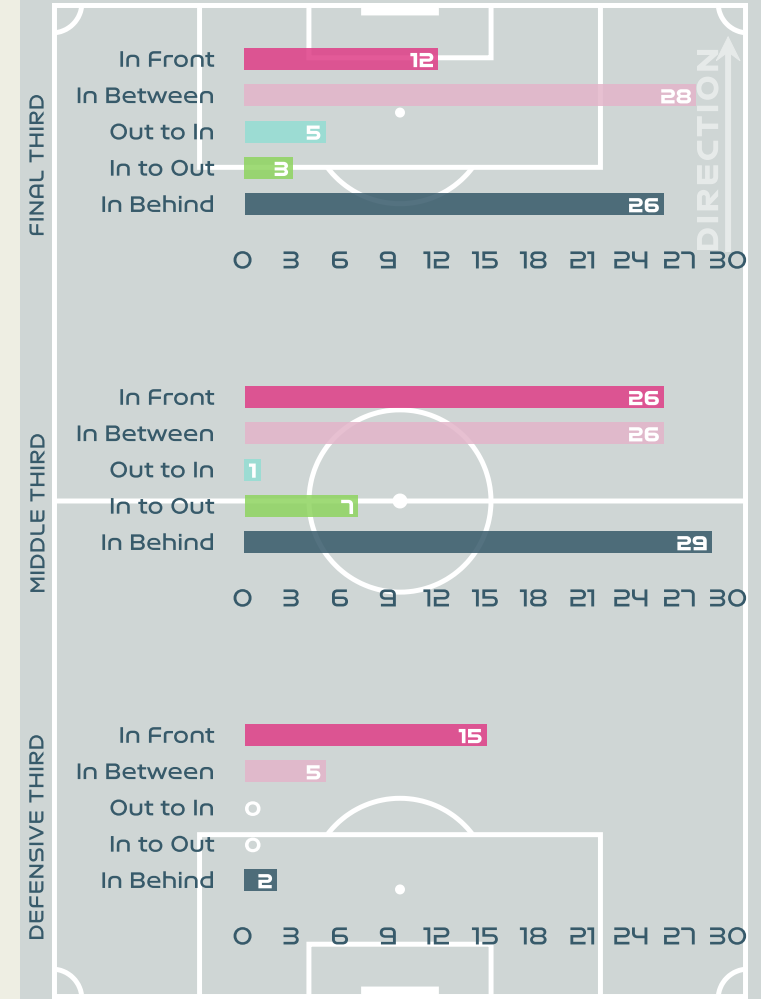

Movement Types Pitch Third

Movement to Receive

Movement Types by Phase

Final Third Phase

Progression Phase

Build Up Phase

All Movement Types

- In Front
- In Between
- Out to In
- In to Out
- In Behind

Top Ranked Players

Type	Player	Movements
In Front	21 CARPENTER Ellie	17
In Between	11 FOWLER Mary	17
Out to In	20 KERR Sam	2
In to Out	9 FOORD Caitlin	3
In Behind	20 KERR Sam	17

Movement Types Pitch Third