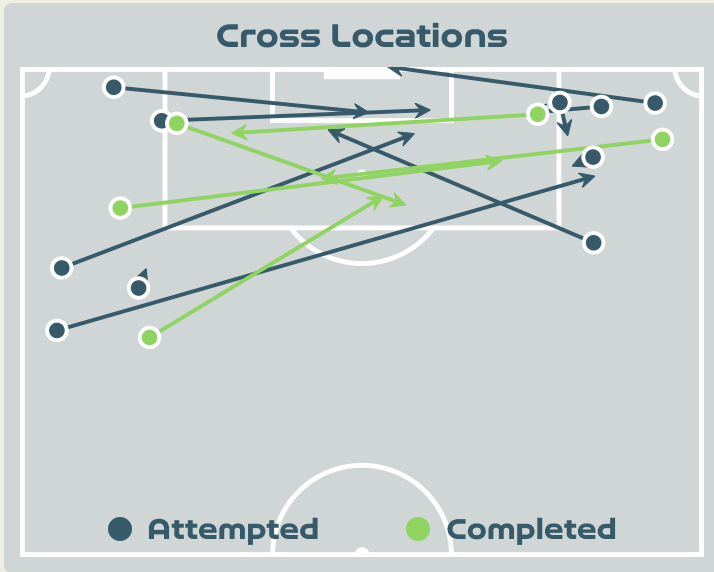

Attempted

7

Completed

2

Most Crosses Attempted

3

ANDERSSON Jonna
LEFT BACK

Crosses (Open Play)

#	Player	Inswing	Outswing	Driven	Lofted	Cutback	Push Cross	Total Attempted
18	ARNOLD Mackenzie	0	0	0	0	0	0	0
4	POLKINGHORNE Clare	0	0	0	0	0	0	0
7	CATLEY Steph	0	1	0	1	0	1	3
9	FOORD Caitlin	1	1	0	2	0	0	4
11	FOWLER Mary	0	1	0	0	0	0	1
15	HUNT Clare	0	0	0	0	0	0	0
16	RASO Hayley	0	0	0	1	0	1	2
19	GORRY Katrina	0	0	0	0	0	1	1
20	KERR Sam	0	0	0	0	0	0	0
21	CARPENTER Ellie	0	0	0	3	0	0	3
23	COONEY-CROSS Kyra	0	0	0	0	0	0	0
2	NEVIN Courtney	0	0	0	0	0	0	0
5	VINE Cortnee	0	1	0	0	0	0	1
8	CHIDIAC Alex	0	0	0	0	0	0	0
10	VAN EGMOND Emily	0	0	0	0	0	0	0