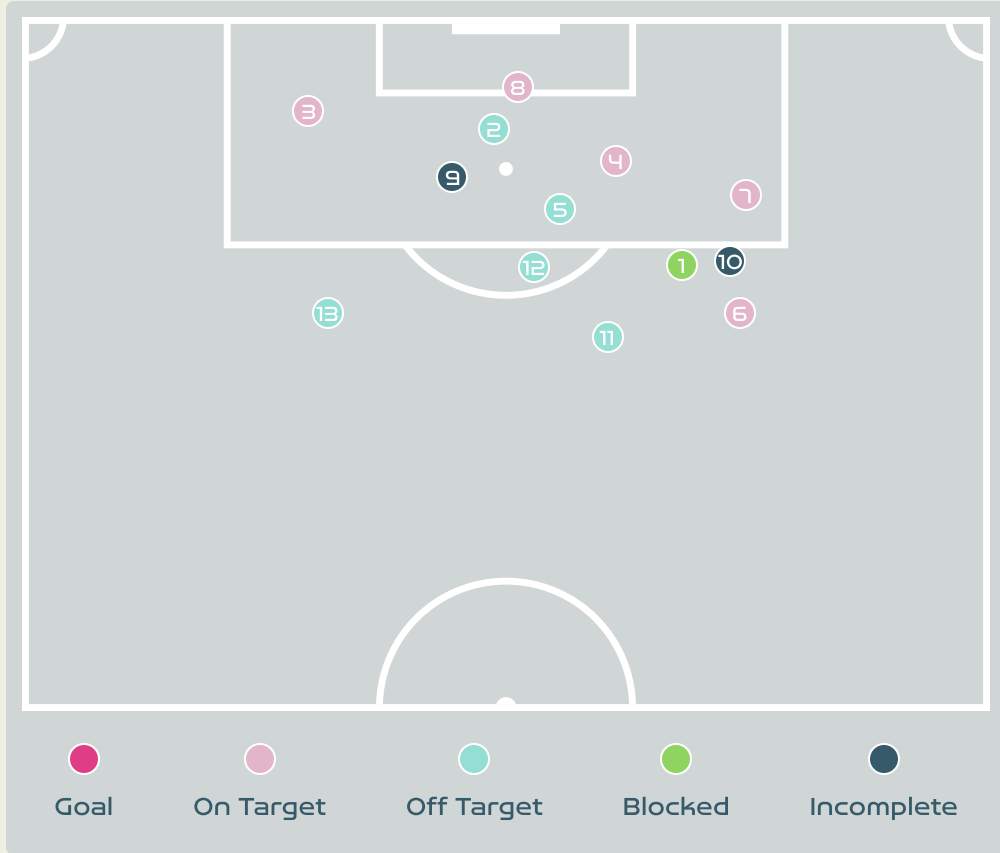

Attempts at Goal

Key	Outcome	Shots
	Goals	2
	On Target	3
	Off Target	5
	Blocked	1
	Incomplete	0

Attempts at Goal

Time	Player	Outcome	Body Part	Delivery Type
0	11 BLACKSTENIUS Stina	On Target - Saved	Right Foot	Pass
29	18 ROLFO Fridolina	On Target - Goal	Left Foot	Penalty
34	9 ASLLANI Kosovare	Incomplete - Blocked	Right Foot	Pass
39	9 ASLLANI Kosovare	On Target - Saved	Right Foot	Cross
40	16 ANGELDAL Filippa	Off Target	Right Foot	Pass
42	18 ROLFO Fridolina	Off Target	Right Foot	Pass
45	18 ROLFO Fridolina	Off Target	Left Foot	Loose Ball
46	16 ANGELDAL Filippa	On Target - Saved	Right Foot	Loose Ball
47	11 BLACKSTENIUS Stina	Off Target	Right Foot	Pass
51	9 ASLLANI Kosovare	Deflected Off Target - Defensive Event	Right Foot	Pass
61	9 ASLLANI Kosovare	On Target - Goal	Right Foot	Pass

Attempts at Goal

Key	Outcome	Shots
	Goals	0
	On Target	5
	Off Target	5
	Blocked	1
	Incomplete	2

Attempts at Goal

Time	Player	Outcome	Body Part	Delivery Type
16	16 RASO Hayley	Incomplete - Blocked	Right Foot	Other
18	4 POLKINGHORNE Clare	Off Target	Head	Corner
22	16 RASO Hayley	On Target - Saved	Right Foot	Cross
32	20 KERR Sam	On Target - Saved	Right Foot	Pass
32	19 GORRY Katrina	Off Target	Head	Pass
44	23 COONEY-CROSS Kyra	On Target - Saved	Right Foot	Loose Ball
50	20 KERR Sam	On Target - Saved	Right Foot	Pass
69	4 POLKINGHORNE Clare	On Target - Saved	Right Foot	Pass
74	11 FOWLER Mary	Incomplete - Player On Ball Error	Lower Body	Cross
91	23 COONEY-CROSS Kyra	Incomplete - Player On Ball Error	Right Foot	Loose Ball
91	10 VAN EGMOND Emily	Off Target	Right Foot	Loose Ball
91	5 VINE Cortnee	Off Target	Right Foot	Loose Ball
96	9 FOORD Caitlin	Off Target	Right Foot	Loose Ball