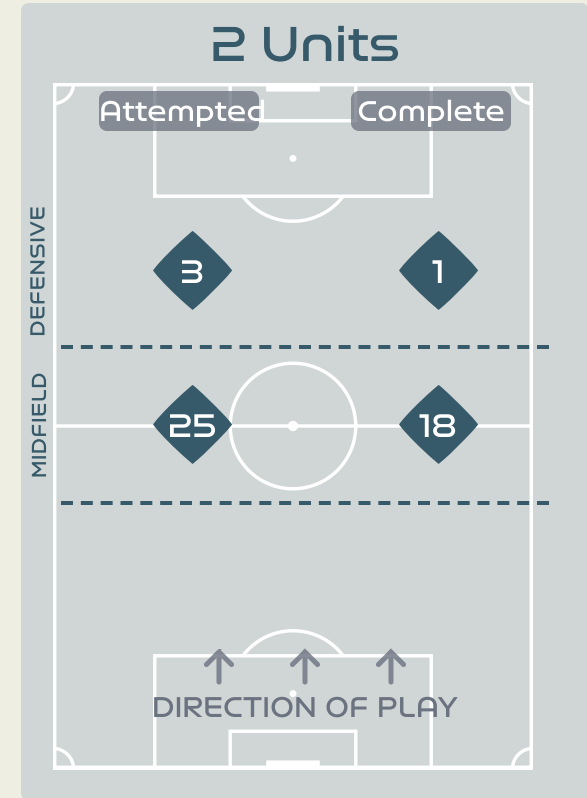

In Possession Line Height & Team Length

Line Breaks

Sweden

Attempted Line Breaks

126

Attempted Line Breaks 9

Inside Shape 8

Outside Shape 1

Attempted Line Breaks 89

Inside Shape 63

Outside Shape 26

Attempted Line Breaks 28

Inside Shape 26

Outside Shape 2

Line Breaks

Australia