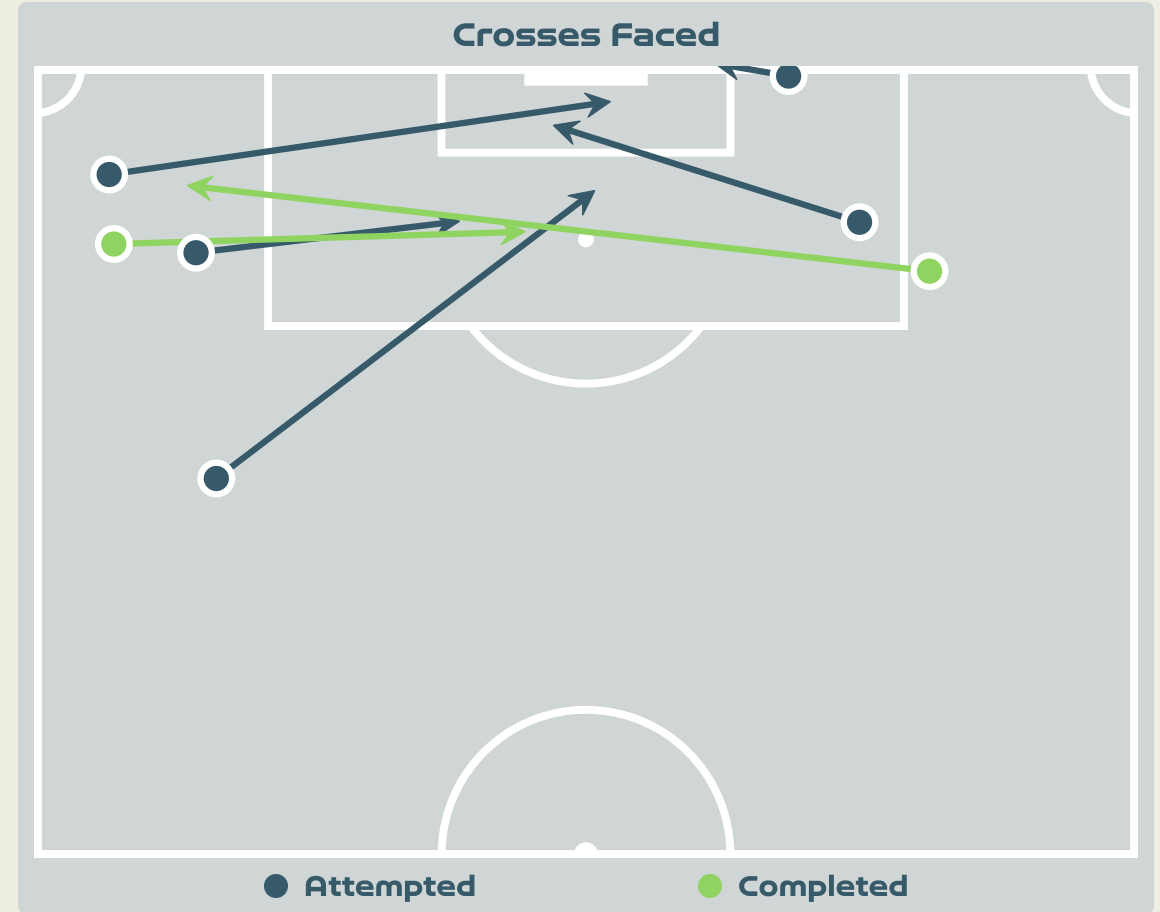

Total Attempts on Goal Faced	Total Goal Interventions	Save & Retain	Deflect & Retain	Save & Deflect	Save Attempt	No Save Attempt
12	4	0	0	4	0	7

Goal Prevention

12
Total Attempts on Goal Faced

60
Save %

Total Attempts on Goal Faced	Total Goal Interventions	Save & Retain	Deflect & Retain	Save & Deflect	Save Attempt	No Save Attempt
12	5	2	0	3	2	5

Aerial Control

Delivery Types Faced

Total	In Swing	Out Swing	Driven	Lofted	Cutback	Push
23	4	5	0	11	0	3

Aerial Control

Delivery Types Faced

Total	In Swing	Out Swing	Driven	Lofted	Cutback	Push
7	0	2	0	4	0	1