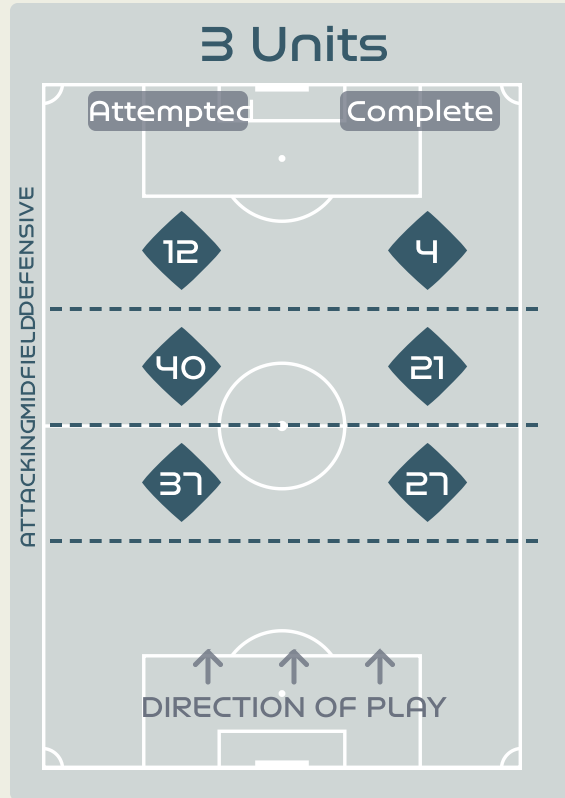

In Possession Line Height & Team Length

Line Breaks

Sweden

Attempted Line Breaks

126

Attempted Line Breaks 9

Inside Shape 8

Outside Shape 1

Attempted Line Breaks 89

Inside Shape 63

Outside Shape 26

Attempted Line Breaks 28

Inside Shape 26

Outside Shape 2

Line Breaks

Australia