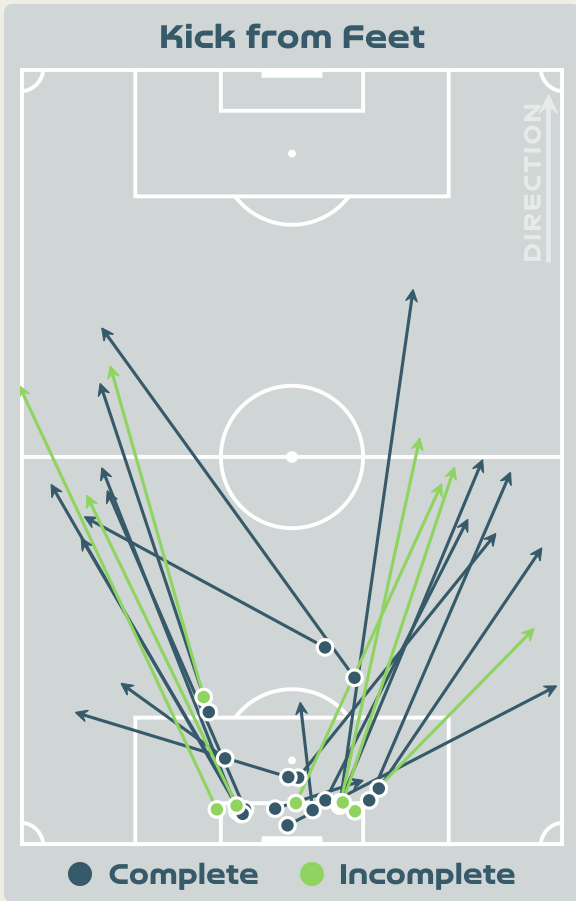

Australia GK Involvement Timeline

47

Total Involvements

Goalkeeping Distribution

Goalkeeping Distribution

Goal Prevention

12
Total Attempts on Goal Faced

100
Save %