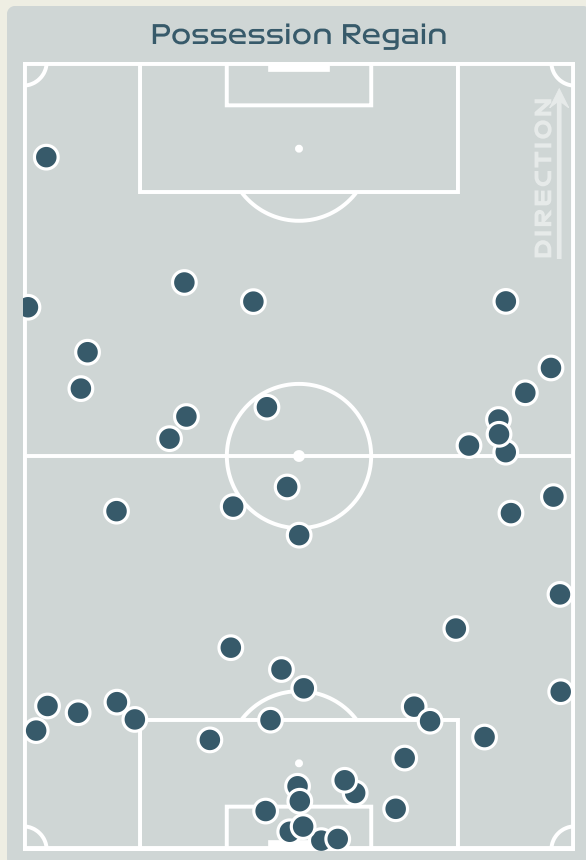

Possession Contests

Most Possession Regains

10
MUSOVIC Zecira
GOALKEEPER

Defensive Actions

Blocks

Possession Contests

Most Possession Regains

10
ARNOLD Mackenzie
GOALKEEPER