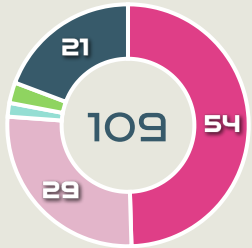

Build Up Phase