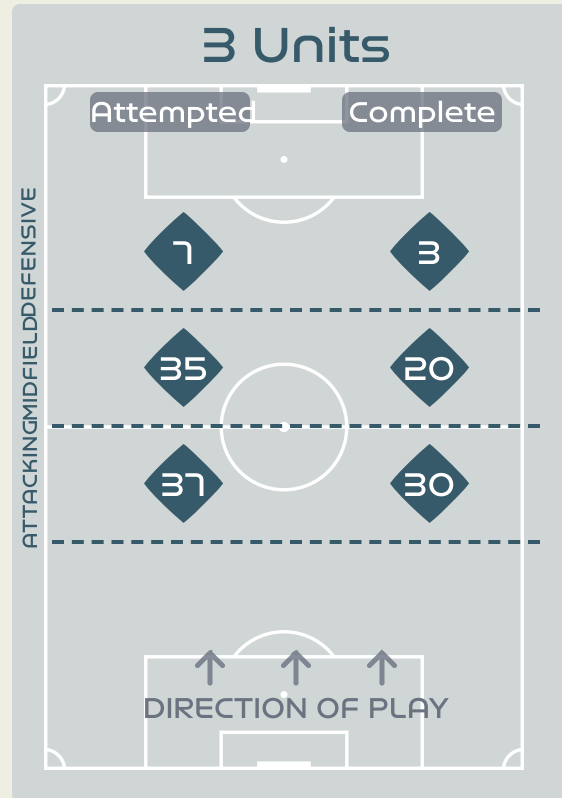

In Possession Line Height & Team Length

Line Breaks

Sweden

Attempted Line Breaks

126

Attempted Line Breaks 9

Inside Shape 8

Outside Shape 1

Attempted Line Breaks 89

Inside Shape 63

Outside Shape 26

Attempted Line Breaks 28

Inside Shape 26

Outside Shape 2

Line Breaks

Australia

Attempted Line Breaks

130

Attempted Line Breaks 11

Inside Shape	8
Outside Shape	3

Attempted Line Breaks 79

Inside Shape	46
Outside Shape	33

Attempted Line Breaks 40

Inside Shape	29
Outside Shape	11