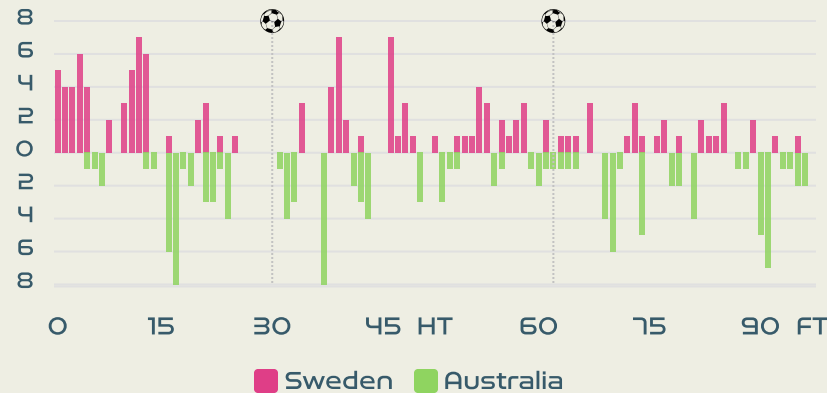

Distribution in the Final Third