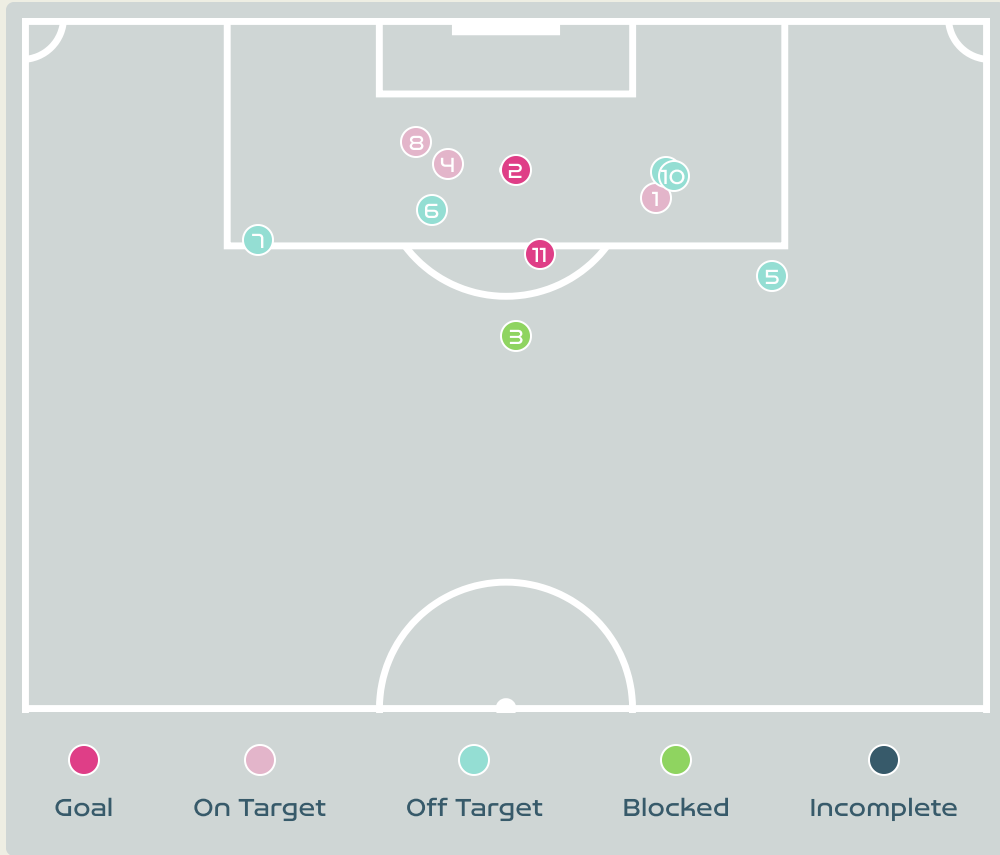

Attempts at Goal

Key	Outcome	Shots
	Goals	2
	On Target	3
	Off Target	5
	Blocked	1
	Incomplete	0