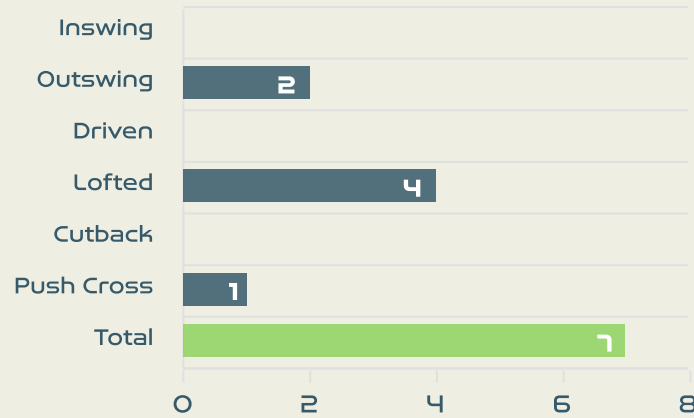

Delivery Type

#	Player	Inswing	Outswing	Driven	Lofted	Cutback	Push Cross	Total Attempted
1	MUSOVIC Zecira	0	0	0	0	0	0	0
2	ANDERSSON Jonna	0	2	0	0	0	1	3
6	ERIKSSON Magdalena	0	0	0	0	0	0	0
9	ASLLANI Kosovare	0	0	0	0	0	0	0
11	BLACKSTENIUS Stina	0	0	0	2	0	0	2
13	ILESTEDT Amanda	0	0	0	0	0	0	0
14	BJORN Nathalie	0	0	0	0	0	0	0
16	ANGELDAL Filippa	0	0	0	0	0	0	0
18	ROLFO Fridolina	0	0	0	0	0	0	0
19	KANERYD Johanna	0	0	0	0	0	0	0
23	RUBENSSON Elin	0	0	0	1	0	0	1
3	SEMBRANT Linda	0	0	0	0	0	0	0
8	HURTIG Lina	0	0	0	0	0	0	0
15	BLOMQVIST Rebecka	0	0	0	1	0	0	1