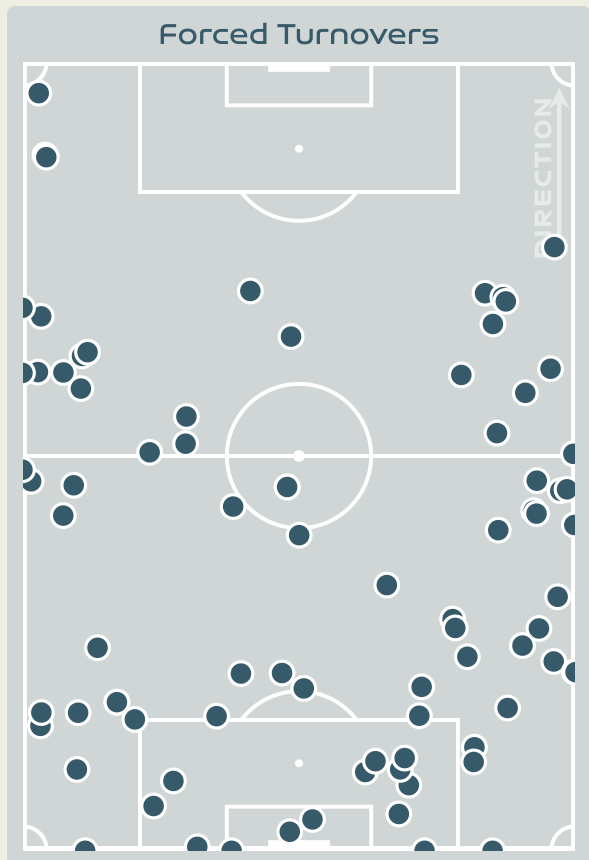

Possession Contests

Most Possession Regains

10
MUSOVIC Zecira
GOALKEEPER

Defensive Actions

Blocks

Possession Contests

Most Possession Regains

10
ARNOLD Mackenzie
GOALKEEPER