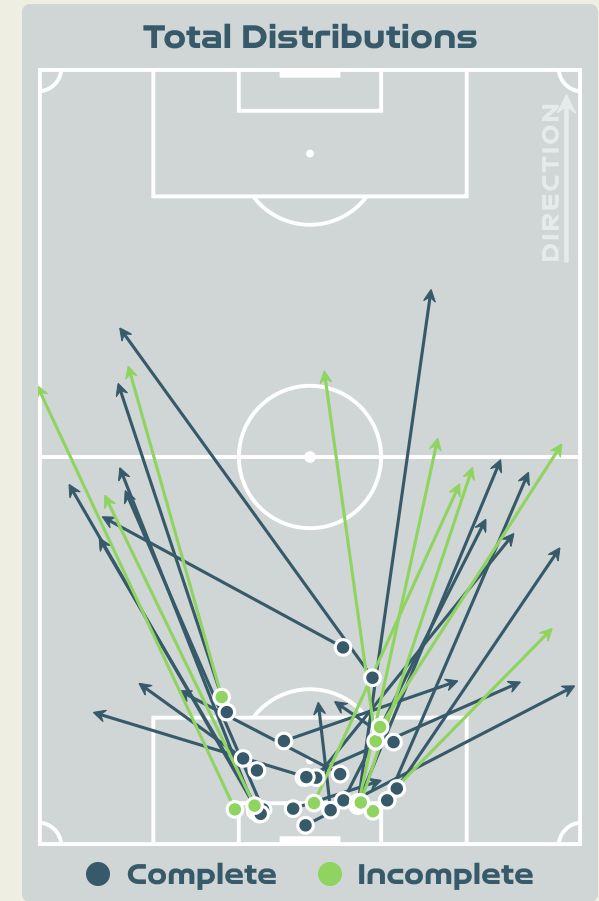

Australia GK Involvement Timeline

47

Total Involvements

Goalkeeping Distribution

Goalkeeping Distribution

Goal Prevention

12
Total Attempts on Goal Faced

100
Save %