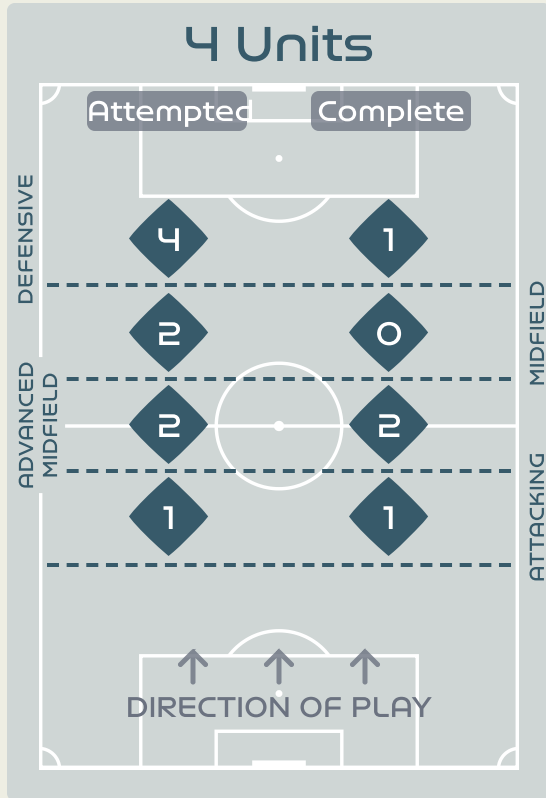

In Possession Line Height & Team Length

Line Breaks

Sweden

Attempted Line Breaks

126

Attempted Line Breaks 9

Inside Shape 8

Outside Shape 1

Attempted Line Breaks 89

Inside Shape 63

Outside Shape 26

Attempted Line Breaks 28

Inside Shape 26

Outside Shape 2

Line Breaks

Australia