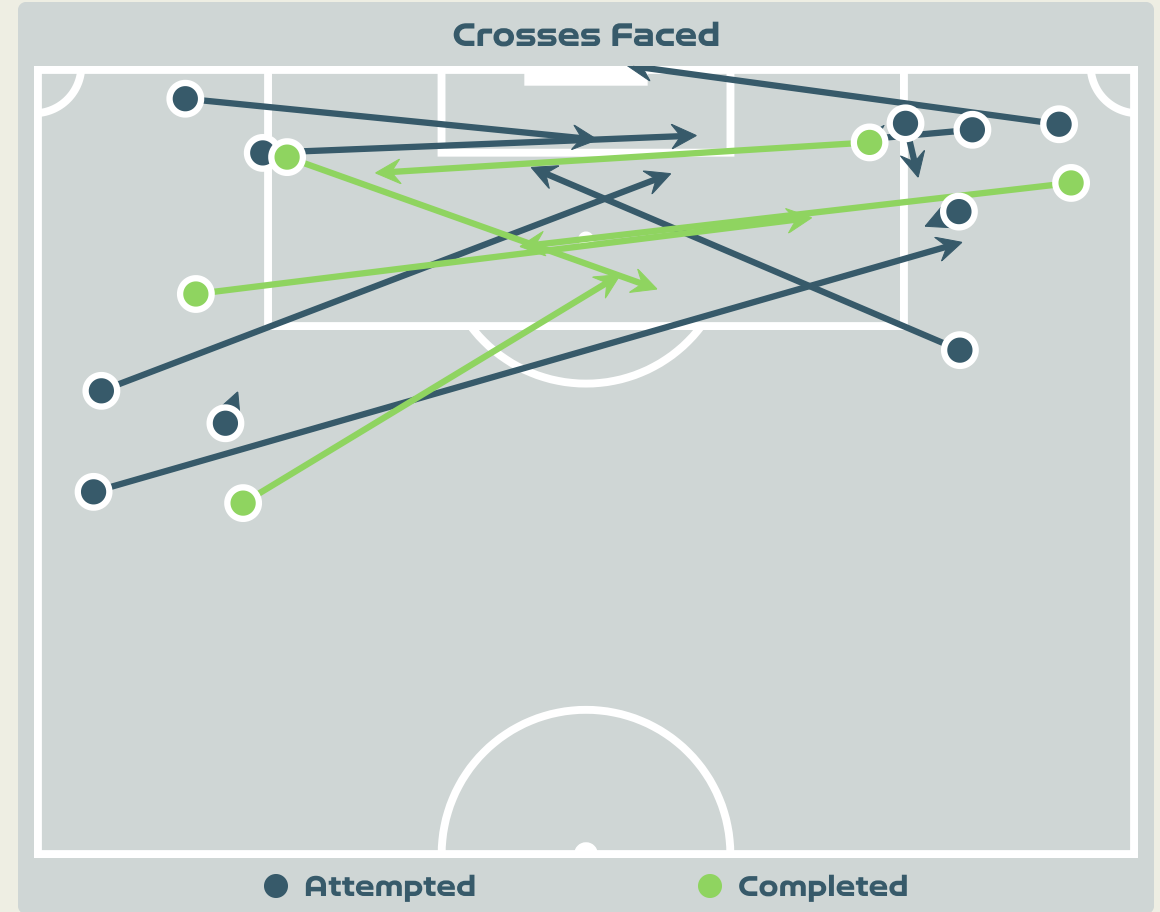

Total Attempts on Goal Faced	Total Goal Interventions	Save & Retain	Deflect & Retain	Save & Deflect	Save Attempt	No Save Attempt
12	4	0	0	4	0	7

Goal Prevention

12
Total Attempts on Goal Faced

60
Save %

Total Attempts on Goal Faced	Total Goal Interventions	Save & Retain	Deflect & Retain	Save & Deflect	Save Attempt	No Save Attempt
12	5	2	0	3	2	5

Aerial Control

Delivery Types Faced

Total	In Swing	Out Swing	Driven	Lofted	Cutback	Push
23	4	5	0	11	0	3

Aerial Control

Delivery Types Faced

Total	In Swing	Out Swing	Driven	Lofted	Cutback	Push
7	0	2	0	4	0	1