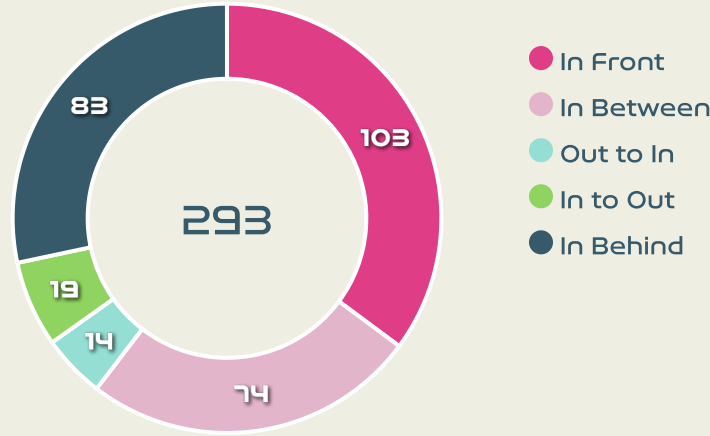

Final Third Phase

Progression Phase

Build Up Phase

All Movement Types

- In Front
- In Between
- Out to In
- In to Out
- In Behind

Top Ranked Players

Type	Player	Movements
In Front	23 RUBENSSON Elin	34
In Between	23 RUBENSSON Elin	17
Out to In	18 ROLFO Fridolina	5
In to Out	18 ROLFO Fridolina	5
In Behind	11 BLACKSTENIUS Stina	22

Movement Types Pitch Third

Movement to Receive

Movement Types by Phase

Final Third Phase

Progression Phase

Build Up Phase

All Movement Types

- In Front
- In Between
- Out to In
- In to Out
- In Behind