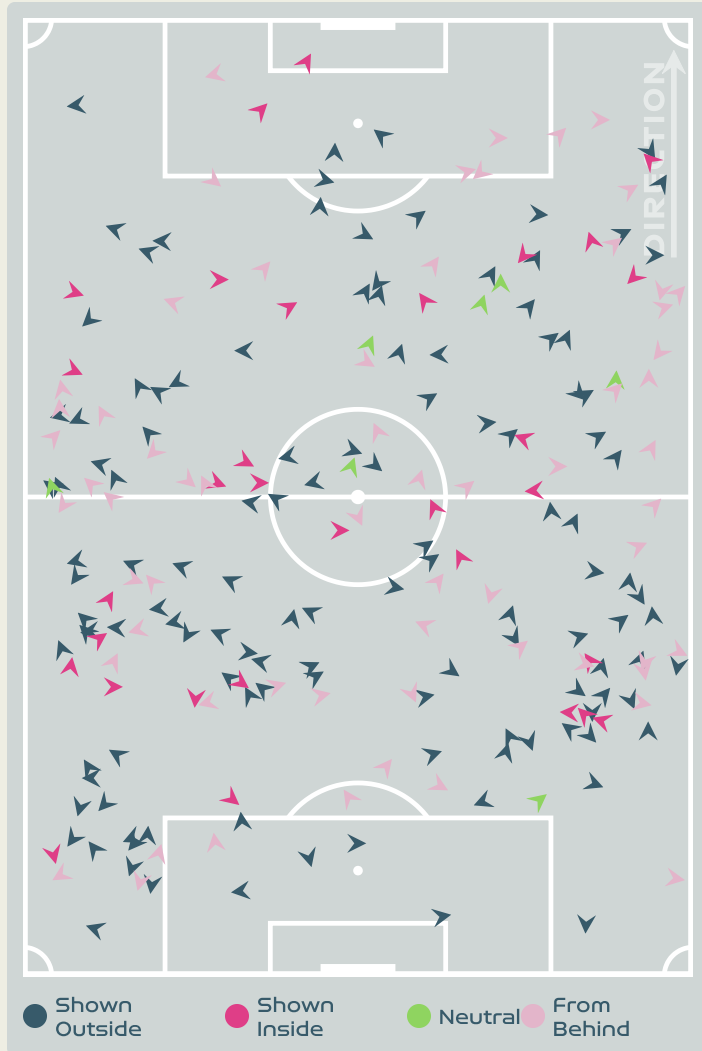

Defensive Line Height & Team Length

Defensive Line Height & Team Length

Defensive Pressure

Sweden

Australia

223	Total Pressures	222
85	Direct Pressures	66
1.3s	Avg Pressure Duration	1.35s
98	Forced Turnovers	83
8.21s	Ball Recovery Time	8.72s
77	Pushing on into Pressing	78
154	Pushing on	158
31	Pressing Direction Inside	38
123	Pressing Direction Outside	103

Most Direct Pressures

14

ANGELDAL Filippa
DEFENSIVE MIDFIELD CENTRE
RIGHT

Most Direct Pressures

11

HUNT Clare
RIGHT CENTRE BACK

● Shown Outside ● Shown Inside ● Neutral ● From Behind

● Shown Outside ● Shown Inside ● Neutral ● From Behind