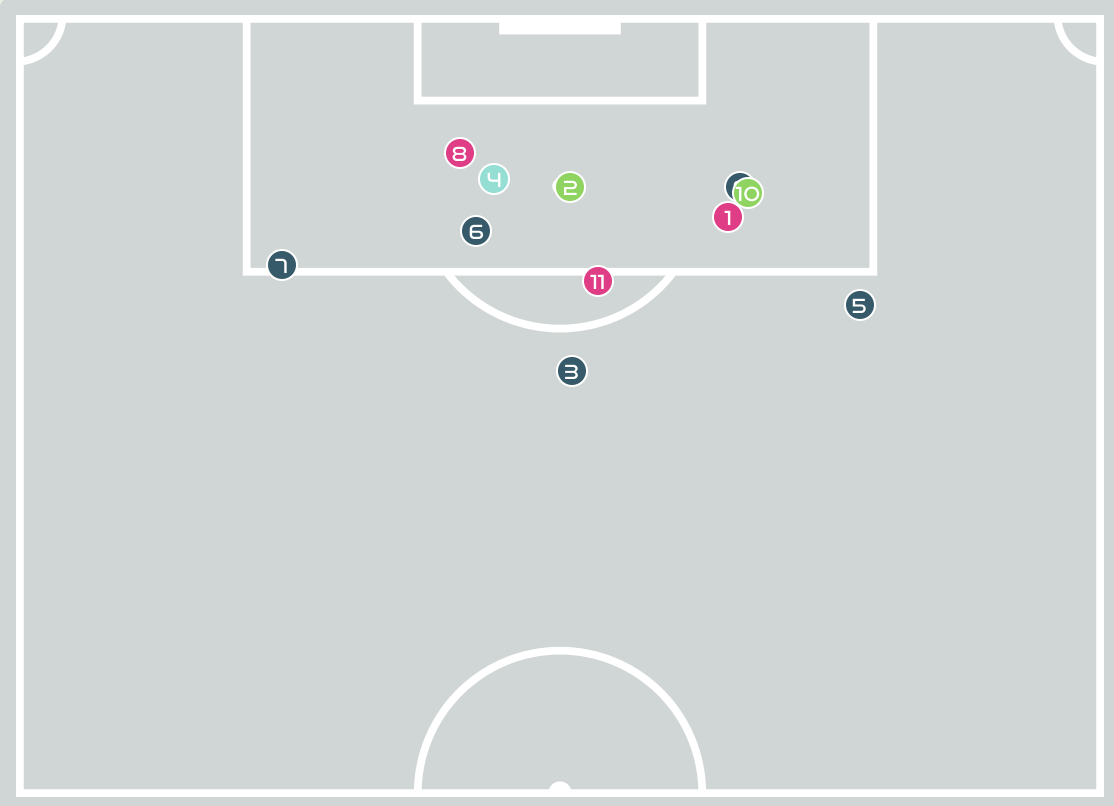

Goal Prevention

12
Total Attempts on Goal Faced

60
Save %

Total Attempts on Goal Faced	Total Goal Interventions	Save & Retain	Deflect & Retain	Save & Deflect	Save Attempt	No Save Attempt
12	5	2	0	3	2	5