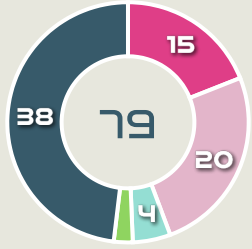

Progression Phase