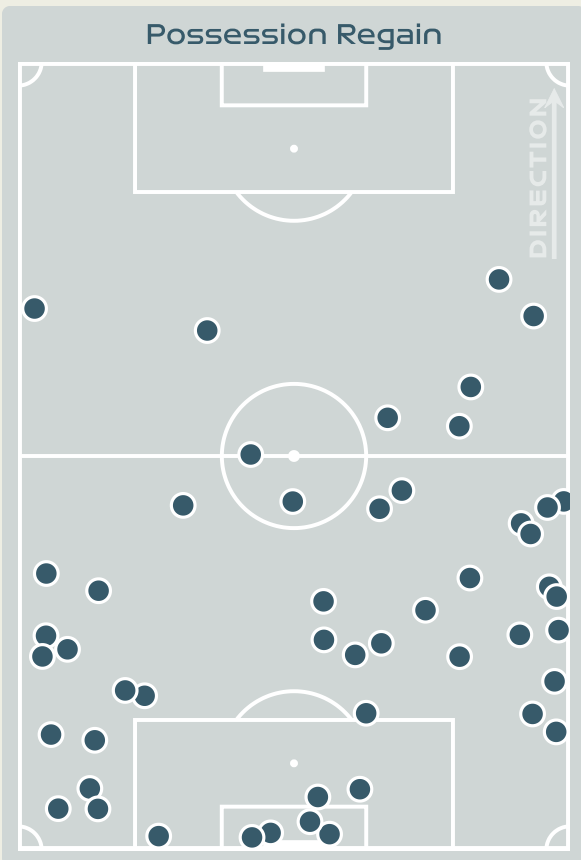

15

Interceptions

28

Tackles

5.1

Possession Actions / Defensive Action

Blocks

Possession Contests