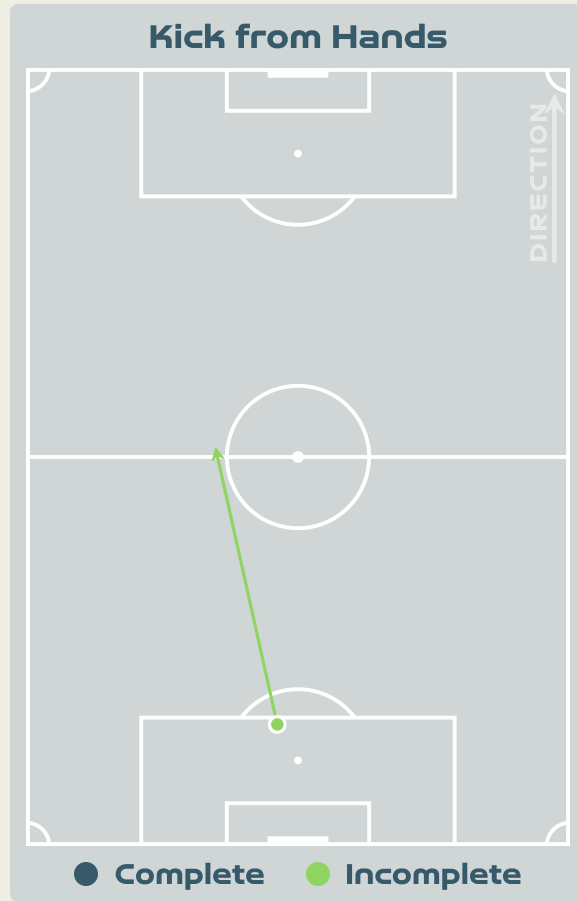

Goalkeeping Distribution