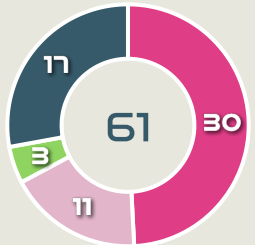

Movement Types by Phase

Final Third Phase

Progression Phase

Build Up Phase

All Movement Types

- In Front
- In Between
- Out to In
- In to Out
- In Behind

Top Ranked Players

Type	Player	Movements
In Front	23 RUBENSSON Elin	20
In Between	9 ASLLANI Kosovare	16
Out to In	9 ASLLANI Kosovare	2
In to Out	9 ASLLANI Kosovare	5
In Behind	11 BLACKSTENIUS Stina	21