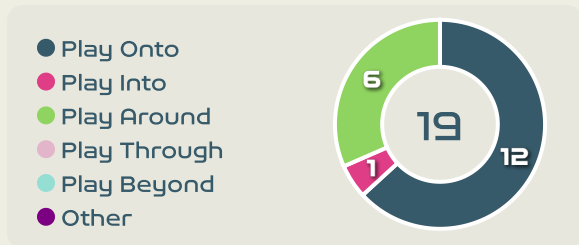

40

Total Involvements

Goalkeeping Distribution

Goalkeeping Distribution

Goal Prevention

5
Total Attempts on Goal Faced

67
Save %

Total Attempts on Goal Faced	Total Goal Interventions	Save & Retain	Deflect & Retain	Save & Deflect	Save Attempt	No Save Attempt
5	2	1	0	1	1	2