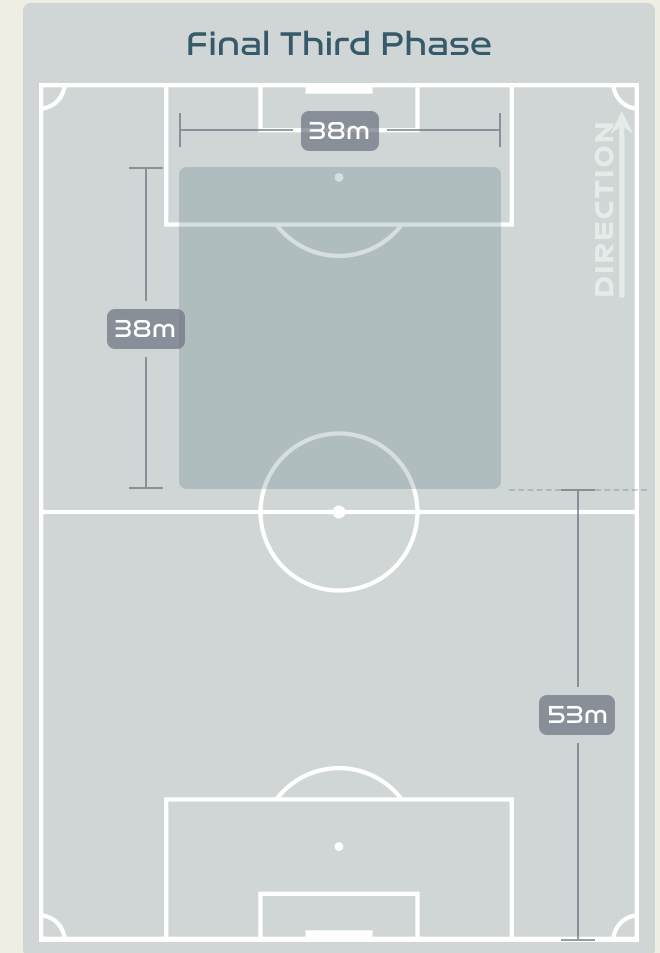

Spain

Phases of Play

Sweden

IN POSSESSION

OUT OF POSSESSION

IN POSSESSION

Spain v Sweden

In Possession Line Height & Team Length

In Possession Line Height & Team Length

Line Breaks

Spain

Attempted Line Breaks

163

Attempted Line Breaks 5

Inside Shape 3

Outside Shape 2