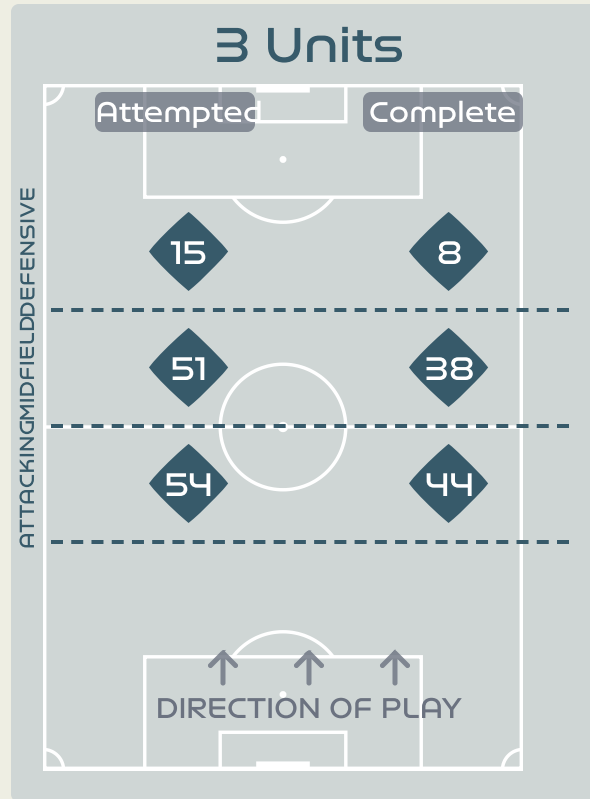

In Possession Line Height & Team Length

Line Breaks

Spain

Attempted Line Breaks

163

Attempted Line Breaks 5

Inside Shape 3

Outside Shape 2

Attempted Line Breaks 120

Inside Shape 58

Outside Shape 62

Attempted Line Breaks 38

Inside Shape 27

Outside Shape 11

Line Breaks

Sweden