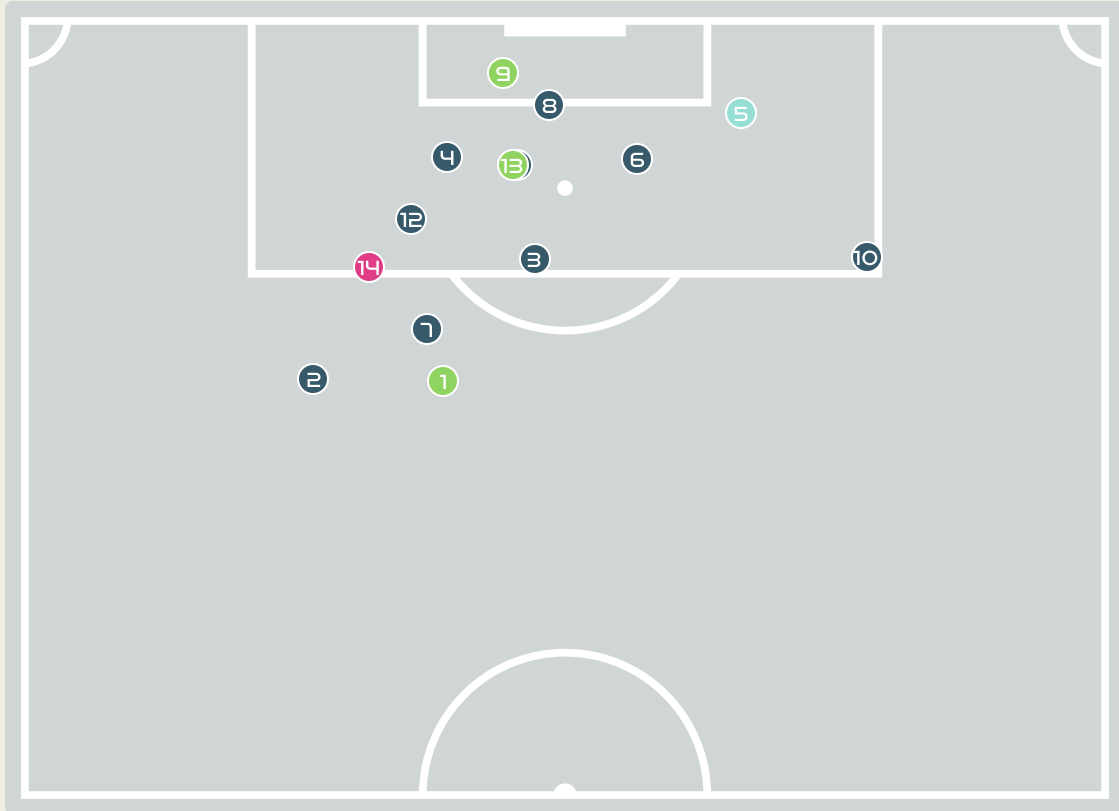

40

Total Involvements

Goalkeeping Distribution

Goalkeeping Distribution

Goal Prevention

5
Total Attempts on Goal Faced

67
Save %

Total Attempts on Goal Faced	Total Goal Interventions	Save & Retain	Deflect & Retain	Save & Deflect	Save Attempt	No Save Attempt
5	2	1	0	1	1	2

Goal Prevention

14
Total Attempts on Goal Faced

33
Save %

Total Attempts on Goal Faced	Total Goal Interventions	Save & Retain	Deflect & Retain	Save & Deflect	Save Attempt	No Save Attempt
14	2	1	0	1	3	9

Aerial Control