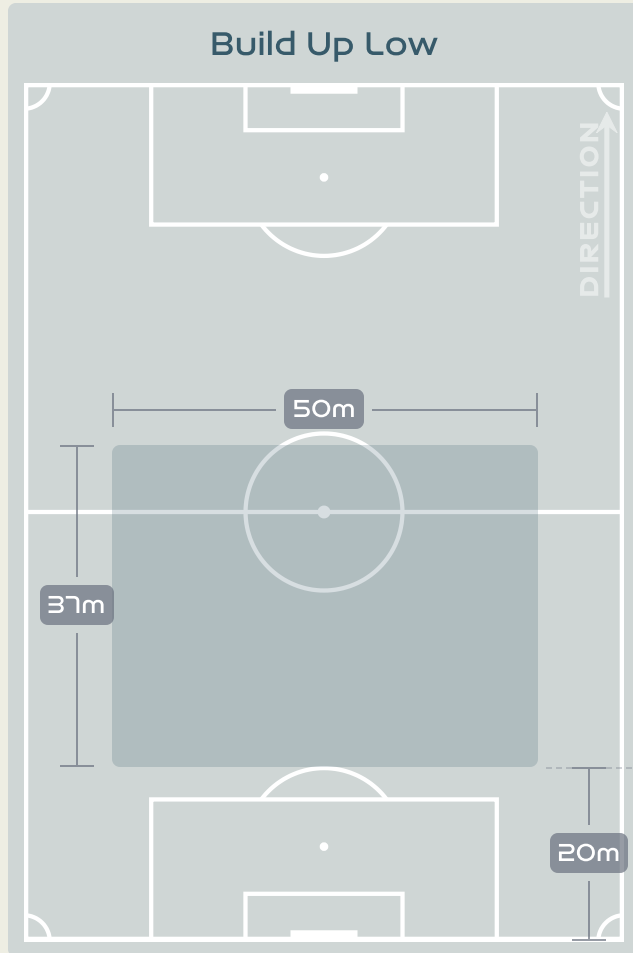

Spain

Phases of Play

Sweden

IN POSSESSION

OUT OF POSSESSION

IN POSSESSION

Spain v Sweden

In Possession Line Height & Team Length

In Possession Line Height & Team Length

Line Breaks

Spain

Attempted Line Breaks

163

Attempted Line Breaks 5

Inside Shape 3

Outside Shape 2