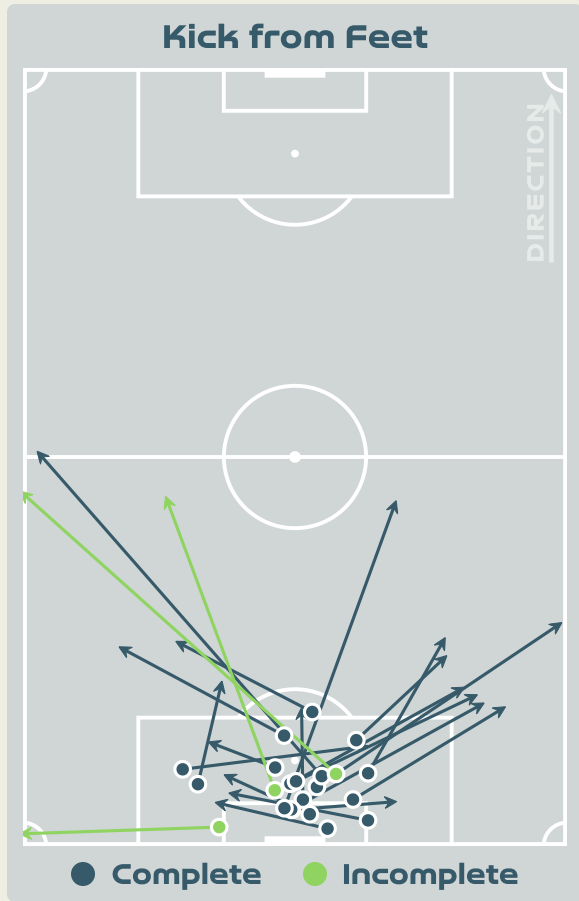

Goalkeeping Distribution