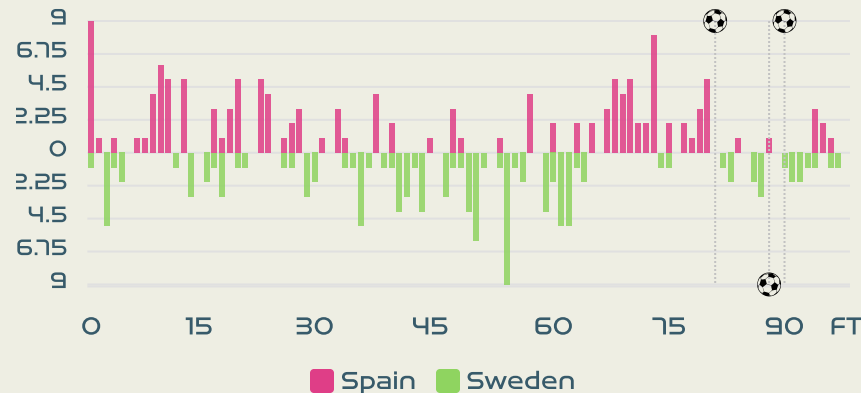

Distribution in the Final Third

STARTING

MUSOVIC Zecira	GK	1	
ANDERSSON Jonna	DF	2	
ERIKSSON Magdalena	DF	6	
(C) ASLLANI Kosovare	MF	9	
↓ 77'	BLACKSTENIUS Stina	FW	11
ILESTEDT Amanda	DF	13	
BJORN Nathalie	DF	14	
ANGELDAL Filippa	MF	16	
ROLFO Fridolina	MF	18	
↓ 77'	KANERYD Johanna	MF	19
↓ 86'	RUBENSSON Elin	MF	23

SUBSTITUTES

FALK Jennifer	GK	12		
ENBLOM Tove	GK	21		
SEMBRANT Linda	DF	3		
LENNARTSSON Stina	DF	4		
SANDBERG Anna	DF	5		
JANOBY Madelen	FW	7		
↑ 86'	HURTIG Lina	FW	8	
JAKOBSSON Sofia	FW	10		
⚽ 88'	↑ 77'	BLOMQVIST Rebecka	FW	15
SEGER Caroline	MF	17		
BENNISON Hanna	MF	20		
↑ 77'	SCHOUGH Olivia	MF	22