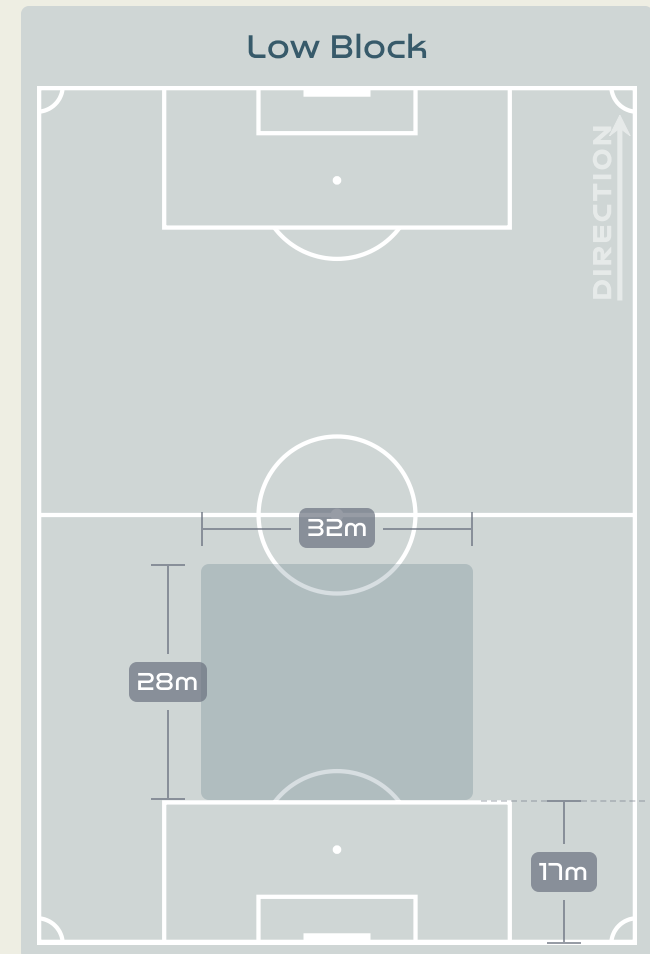

Tackles

2.21

Possession Actions / Defensive Action

Most Possession Regains

7

BJORN Nathalie
RIGHT BACK

#	Player	Total Possession Regains
1	MUSOVIC Zecira	5
2	ANDERSSON Jonna	6
6	ERIKSSON Magdalena	4
9	ASLLANI Kosovare	3
11	BLACKSTENIUS Stina	2
13	ILESTEDT Amanda	4
14	BJORN Nathalie	7
16	ANGELDAL Filippa	7
18	ROLFO Fridolina	5
19	KANERYD Johanna	1
23	RUBENSSON Elin	2
8	HURTIG Lina	0
15	BLOMQVIST Rebecka	0
22	SCHOUGH Olivia	0

Defensive Line Height & Team Length

Defensive Line Height & Team Length

Defensive Pressure

Spain

159	Total Pressures	317
41	Direct Pressures	87
1.4s	Avg Pressure Duration	1.5s
94	Forced Turnovers	112
6.57s	Ball Recovery Time	11.59s
52	Pushing on into Pressing	106
118	Pushing on	198
21	Pressing Direction Inside	54
84	Pressing Direction Outside	172