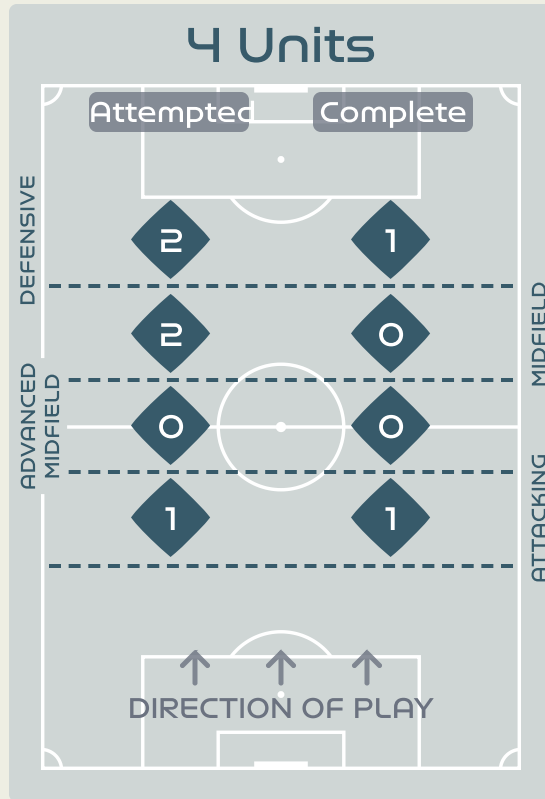

In Possession Line Height & Team Length

Line Breaks

Spain

Attempted Line Breaks

163

Attempted Line Breaks 5

Inside Shape 3

Outside Shape 2

Attempted Line Breaks 120

Inside Shape 58

Outside Shape 62

Attempted Line Breaks 38

Inside Shape 27

Outside Shape 11

Line Breaks

Sweden

Attempted Line Breaks

116

Attempted Line Breaks 5

Inside Shape 2

Outside Shape 3

Attempted Line Breaks 50

Inside Shape 35

Outside Shape 15