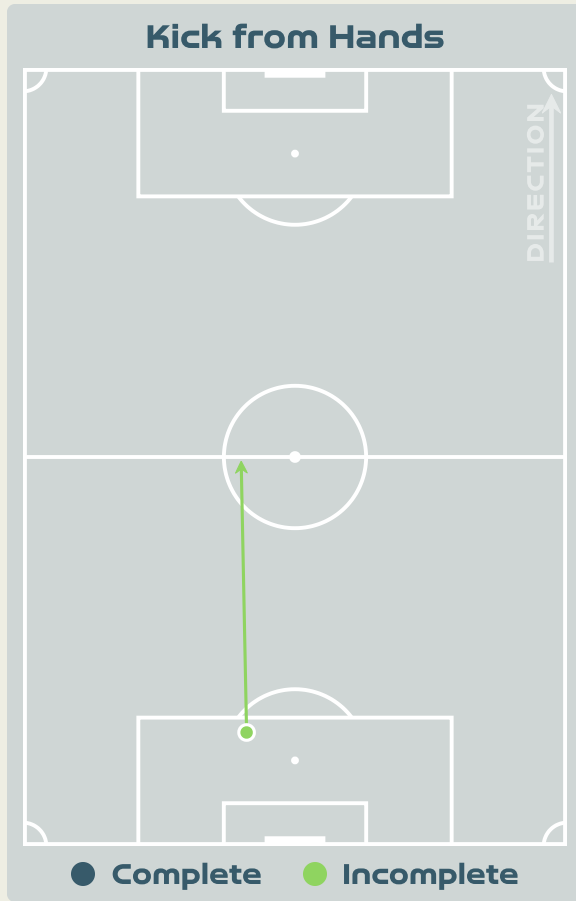

Goalkeeping Distribution