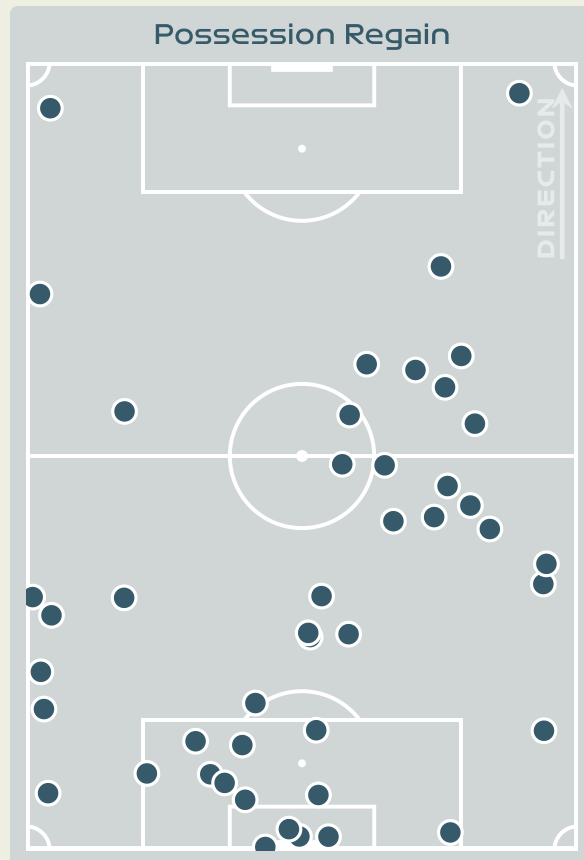

Defensive Actions

112

Forced Turnovers

46

Possession Regained

6

Interceptions

45

Tackles

2.21

Possession Actions / Defensive Action

Most Possession Regains

7

BJORN Nathalie
RIGHT BACK

#	Player	Total Possession Regains
1	MUSOVIC Zecira	5
2	ANDERSSON Jonna	6
6	ERIKSSON Magdalena	4
9	ASLLANI Kosovare	3
11	BLACKSTENIUS Stina	2
13	ILESTEDT Amanda	4
14	BJORN Nathalie	7
16	ANGELDAL Filippa	7
18	ROLFO Fridolina	5
19	KANERYD Johanna	1
23	RUBENSSON Elin	2
8	HURTIG Lina	0
15	BLOMQVIST Rebecka	0
22	SCHOUGH Olivia	0