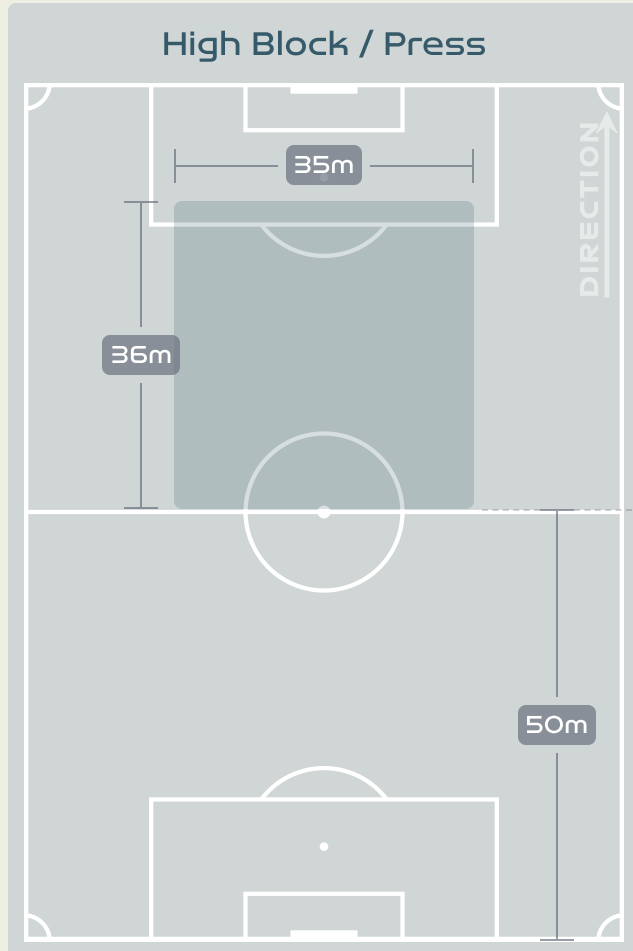

Tackles

2.21

Possession Actions / Defensive Action

Most Possession Regains

7

BJORN Nathalie
RIGHT BACK

#	Player	Total Possession Regains
1	MUSOVIC Zecira	5
2	ANDERSSON Jonna	6
6	ERIKSSON Magdalena	4
9	ASLLANI Kosovare	3
11	BLACKSTENIUS Stina	2
13	ILESTEDT Amanda	4
14	BJORN Nathalie	7
16	ANGELDAL Filippa	7
18	ROLFO Fridolina	5
19	KANERYD Johanna	1
23	RUBENSSON Elin	2
8	HURTIG Lina	0
15	BLOMQVIST Rebecka	0
22	SCHOUGH Olivia	0

Defensive Line Height & Team Length

Defensive Line Height & Team Length

Defensive Pressure

Spain

159	Total Pressures	317
41	Direct Pressures	87
1.4s	Avg Pressure Duration	1.5s
94	Forced Turnovers	112
6.57s	Ball Recovery Time	11.59s
52	Pushing on into Pressing	106
118	Pushing on	198
21	Pressing Direction Inside	54
84	Pressing Direction Outside	172