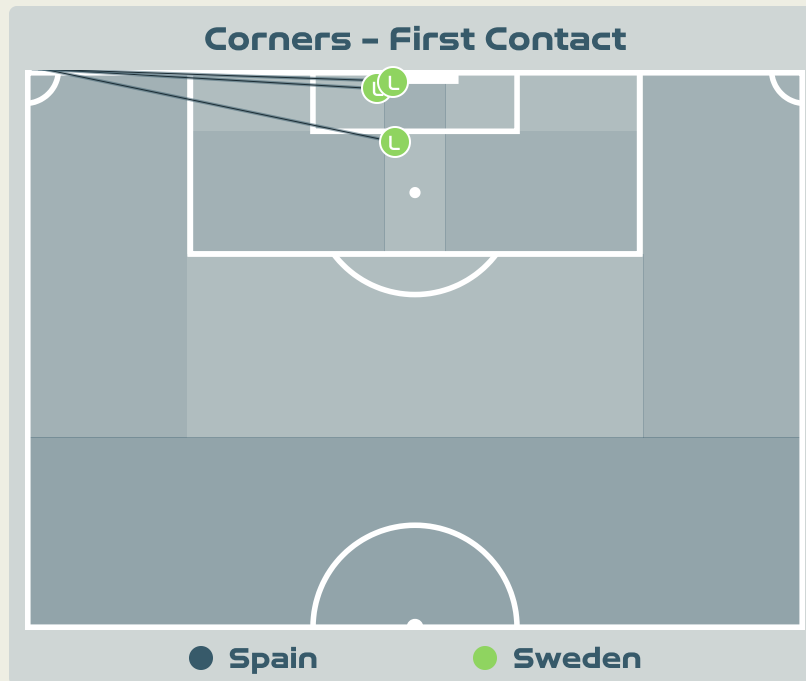

Goal Prevention

14
Total Attempts on Goal Faced

33
Save %

Total Attempts on Goal Faced	Total Goal Interventions	Save & Retain	Deflect & Retain	Save & Deflect	Save Attempt	No Save Attempt
14	2	1	0	1	3	9

Aerial Control

Delivery Types Faced

Total	In Swing	Out Swing	Driven	Lofted	Cutback	Push
15	3	2	2	7	0	1

Aerial Control

Delivery Types Faced

Total	In Swing	Out Swing	Driven	Lofted	Cutback	Push
15	3	5	1	6	0	0

SET PLAYS

Spain v Sweden

Set Plays - Corners

Delivery Type	From Left Side	From Right Side	Total
Direct to Area	2	0	2
Short	1	0	1
Edge of Penalty Area	0	0	0

Delivery Style	Total
Inswing	2
Outswing	0
Driven	0

Free Kicks	
Type	Total
Direct	13
Direct (on target)	0
Direct (off target)	1
Indirect	3