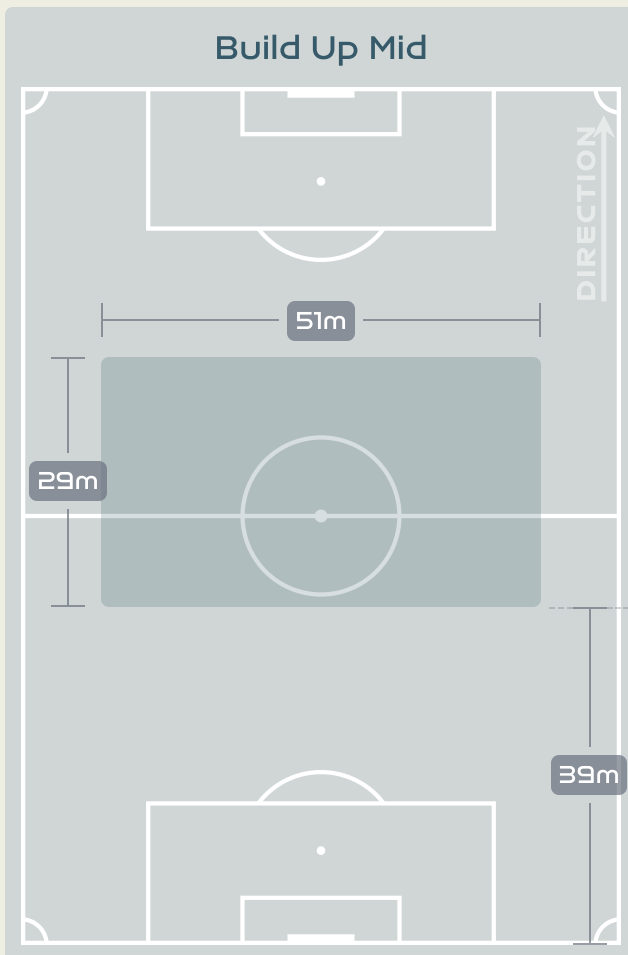

Spain

Phases of Play

Sweden

IN POSSESSION

OUT OF POSSESSION

IN POSSESSION

Spain v Sweden

In Possession Line Height & Team Length

In Possession Line Height & Team Length

Line Breaks

Spain

Attempted Line Breaks

163

Attempted Line Breaks 5

Inside Shape 3

Outside Shape 2