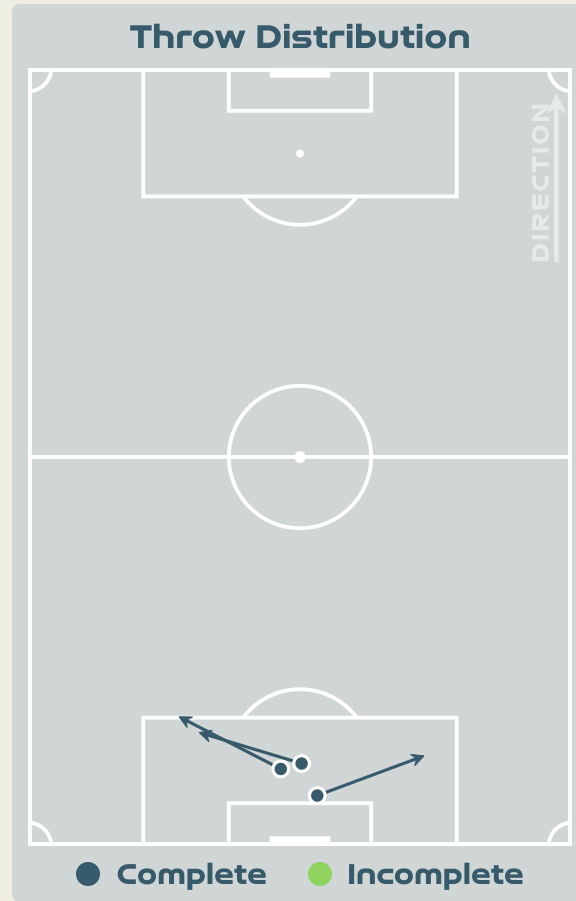

Goalkeeping Distribution