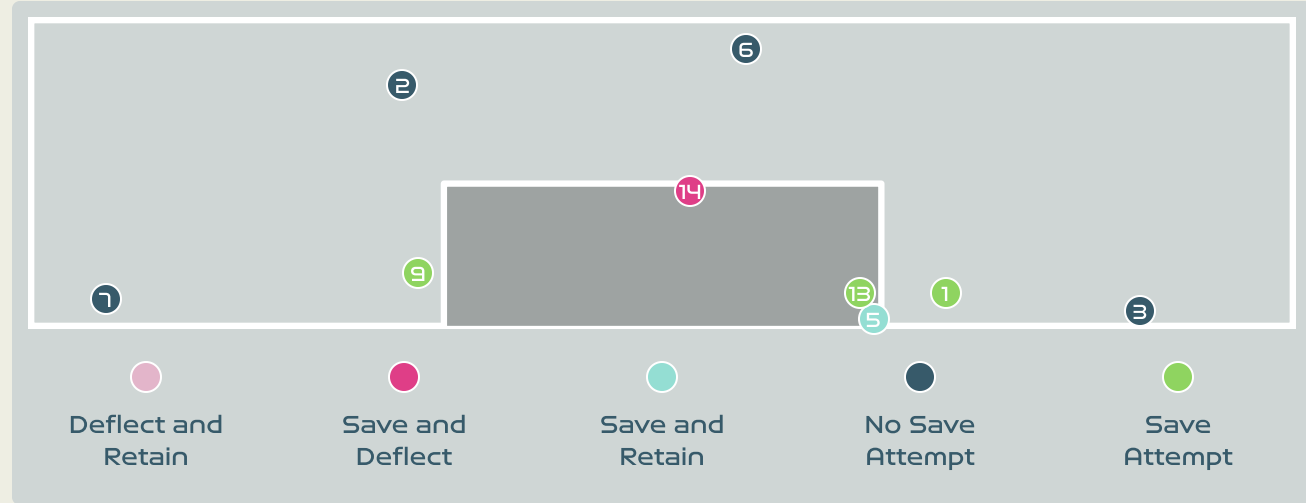

40

Total Involvements

Goalkeeping Distribution

Goalkeeping Distribution

Goal Prevention

5
Total Attempts on Goal Faced

67
Save %

Total Attempts on Goal Faced	Total Goal Interventions	Save & Retain	Deflect & Retain	Save & Deflect	Save Attempt	No Save Attempt
5	2	1	0	1	1	2

Goal Prevention

14
Total Attempts on Goal Faced

33
Save %

Total Attempts on Goal Faced	Total Goal Interventions	Save & Retain	Deflect & Retain	Save & Deflect	Save Attempt	No Save Attempt
14	2	1	0	1	3	9

Aerial Control