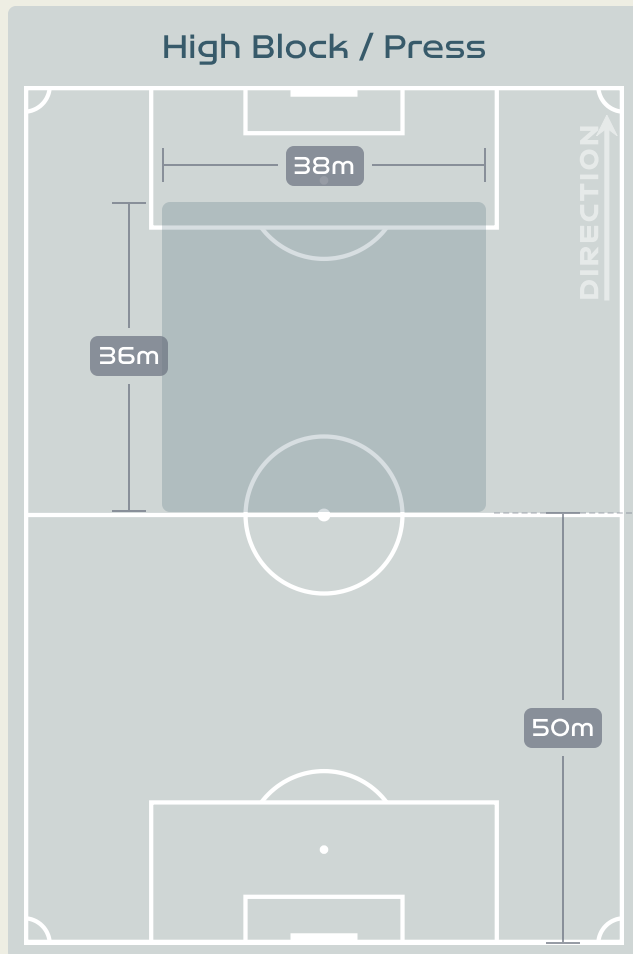

Tackles

2.21

Possession Actions / Defensive Action

Most Possession Regains

7

BJORN Nathalie
RIGHT BACK

#	Player	Total Possession Regains
1	MUSOVIC Zecira	5
2	ANDERSSON Jonna	6
6	ERIKSSON Magdalena	4
9	ASLLANI Kosovare	3
11	BLACKSTENIUS Stina	2
13	ILESTEDT Amanda	4
14	BJORN Nathalie	7
16	ANGELDAL Filippa	7
18	ROLFO Fridolina	5
19	KANERYD Johanna	1
23	RUBENSSON Elin	2
8	HURTIG Lina	0
15	BLOMQVIST Rebecka	0
22	SCHOUGH Olivia	0

Defensive Line Height & Team Length

Defensive Line Height & Team Length

Defensive Pressure

Spain

159	Total Pressures	317
41	Direct Pressures	87
1.4s	Avg Pressure Duration	1.5s
94	Forced Turnovers	112
6.57s	Ball Recovery Time	11.59s
52	Pushing on into Pressing	106
118	Pushing on	198
21	Pressing Direction Inside	54
84	Pressing Direction Outside	172