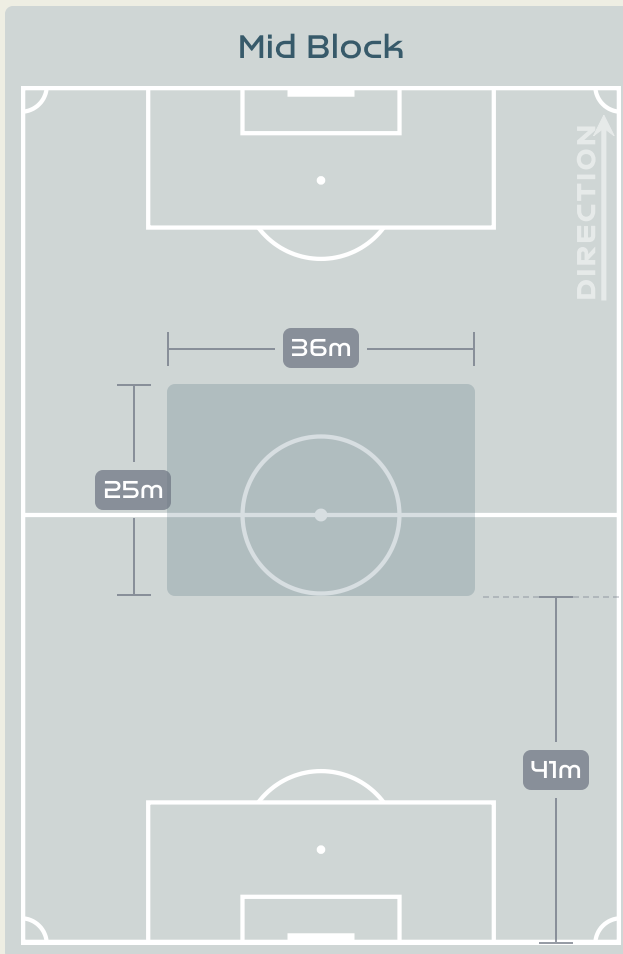

Tackles

2.21

Possession Actions / Defensive Action

Most Possession Regains

7

BJORN Nathalie
RIGHT BACK

#	Player	Total Possession Regains
1	MUSOVIC Zecira	5
2	ANDERSSON Jonna	6
6	ERIKSSON Magdalena	4
9	ASLLANI Kosovare	3
11	BLACKSTENIUS Stina	2
13	ILESTEDT Amanda	4
14	BJORN Nathalie	7
16	ANGELDAL Filippa	7
18	ROLFO Fridolina	5
19	KANERYD Johanna	1
23	RUBENSSON Elin	2
8	HURTIG Lina	0
15	BLOMQVIST Rebecka	0
22	SCHOUGH Olivia	0

Defensive Line Height & Team Length

Defensive Line Height & Team Length

Defensive Pressure

Spain

159	Total Pressures	317
41	Direct Pressures	87
1.4s	Avg Pressure Duration	1.5s
94	Forced Turnovers	112
6.57s	Ball Recovery Time	11.59s
52	Pushing on into Pressing	106
118	Pushing on	198
21	Pressing Direction Inside	54
84	Pressing Direction Outside	172