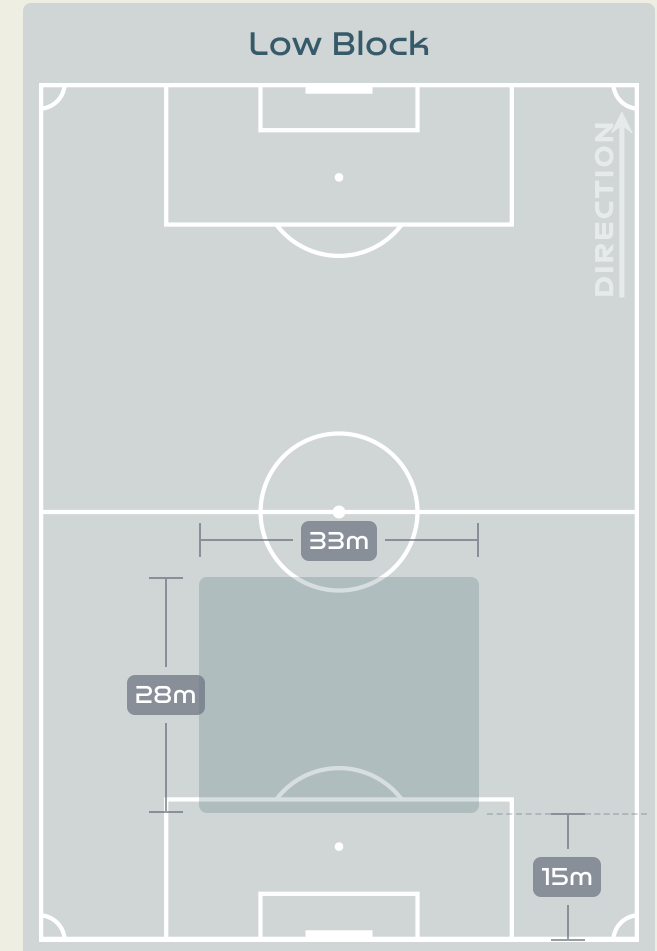

Tackles

2.21

Possession Actions / Defensive Action

Most Possession Regains

7

BJORN Nathalie
RIGHT BACK

#	Player	Total Possession Regains
1	MUSOVIC Zecira	5
2	ANDERSSON Jonna	6
6	ERIKSSON Magdalena	4
9	ASLLANI Kosovare	3
11	BLACKSTENIUS Stina	2
13	ILESTEDT Amanda	4
14	BJORN Nathalie	7
16	ANGELDAL Filippa	7
18	ROLFO Fridolina	5
19	KANERYD Johanna	1
23	RUBENSSON Elin	2
8	HURTIG Lina	0
15	BLOMQVIST Rebecka	0
22	SCHOUGH Olivia	0

Defensive Line Height & Team Length

Defensive Line Height & Team Length

Defensive Pressure

Spain

159	Total Pressures	317
41	Direct Pressures	87
1.4s	Avg Pressure Duration	1.5s
94	Forced Turnovers	112
6.57s	Ball Recovery Time	11.59s
52	Pushing on into Pressing	106
118	Pushing on	198
21	Pressing Direction Inside	54
84	Pressing Direction Outside	172