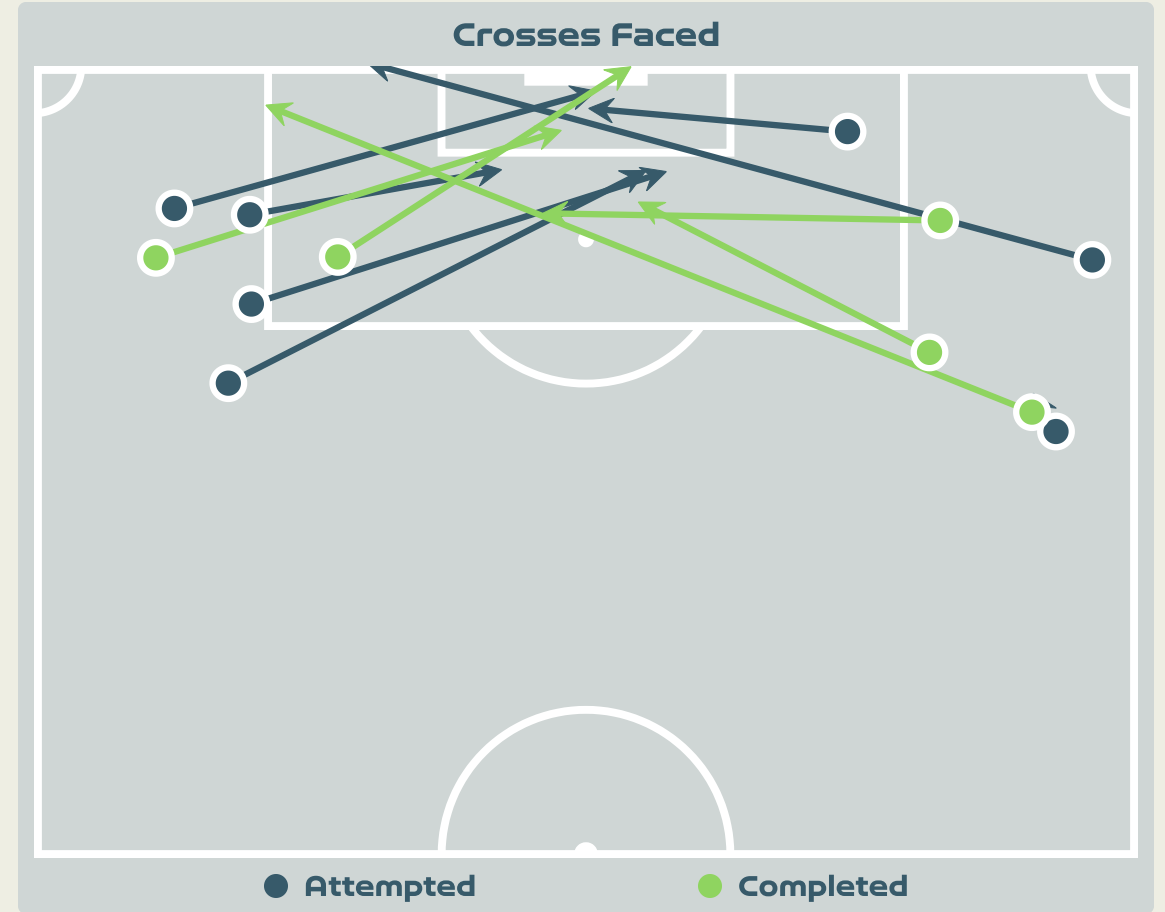

40

Total Involvements

Goalkeeping Distribution

Goalkeeping Distribution

Goal Prevention

5
Total Attempts on Goal Faced

67
Save %

Total Attempts on Goal Faced	Total Goal Interventions	Save & Retain	Deflect & Retain	Save & Deflect	Save Attempt	No Save Attempt
5	2	1	0	1	1	2

Goal Prevention

14
Total Attempts on Goal Faced

33
Save %

Total Attempts on Goal Faced	Total Goal Interventions	Save & Retain	Deflect & Retain	Save & Deflect	Save Attempt	No Save Attempt
14	2	1	0	1	3	9

Aerial Control

Delivery Types Faced

Total	In Swing	Out Swing	Driven	Lofted	Cutback	Push
15	3	2	2	7	0	1

Aerial Control

Delivery Types Faced

Total	In Swing	Out Swing	Driven	Lofted	Cutback	Push
15	3	5	1	6	0	0

SET PLAYS

Spain v Sweden