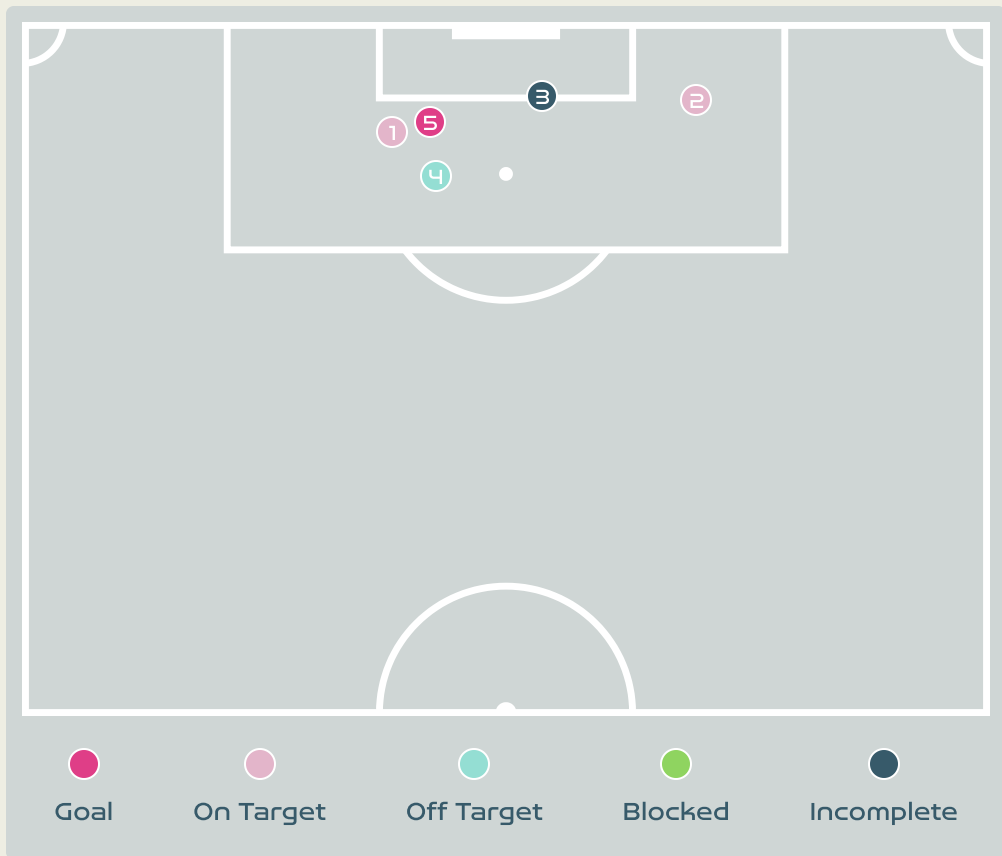

ANDERSSON Jonna	ROLFO Fridolina	2.8%
-----------------	-----------------	------

Attempts at Goal

Key	Outcome	Shots
●	Goals	2
●	On Target	1
●	Off Target	6
●	Blocked	3
●	Incomplete	2

Attempts at Goal

Time	Player	Outcome	Body Part	Delivery Type
13	19 CARMONA Olga	Off Target	Left Foot	Pass
24	19 CARMONA Olga	Off Target	Left Foot	Pass
38	6 BONMATI Aitana	Off Target	Right Foot	Pass
57	17 REDONDO Alba	Incomplete - Blocked	Left Foot	Pass
60	6 BONMATI Aitana	On Target - Saved	Right Foot	Pass
63	18 PARALLUELO Salma	Off Target	Head	Cross
66	8 CALDENTEY Mariona	Deflected Off Target - Defensive Event	Right Foot	Freekick
69	17 REDONDO Alba	Incomplete	Right Foot	Cross
69	17 REDONDO Alba	Off Target	Left Foot	Pass
71	18 PARALLUELO Salma	Incomplete - Blocked	Left Foot	Pass
73	8 CALDENTEY Mariona	Incomplete	Right Foot	Cross
79	18 PARALLUELO Salma	Incomplete - Blocked	Left Foot	Pass
80	18 PARALLUELO Salma	On Target - Goal	Right Foot	Loose Ball
88	19 CARMONA Olga	On Target - Goal	Left Foot	Corner

Attempts at Goal

Key	Outcome	Shots
	Goals	1
	On Target	2
	Off Target	1
	Blocked	0
	Incomplete	1

Attempts at Goal

Time	Player	Outcome	Body Part	Delivery Type
41	18 ROLFO Fridolina	On Target - Saved	Left Foot	Cross
54	11 BLACKSTENIUS Stina	On Target - Saved	Right Foot	Pass
75	11 BLACKSTENIUS Stina	Incomplete - Player On Ball Error	Head	Cross
83	6 ERIKSSON Magdalena	Off Target	Head	Pass
87	15 BLOMQVIST Rebecka	On Target - Goal	Right Foot	Pass