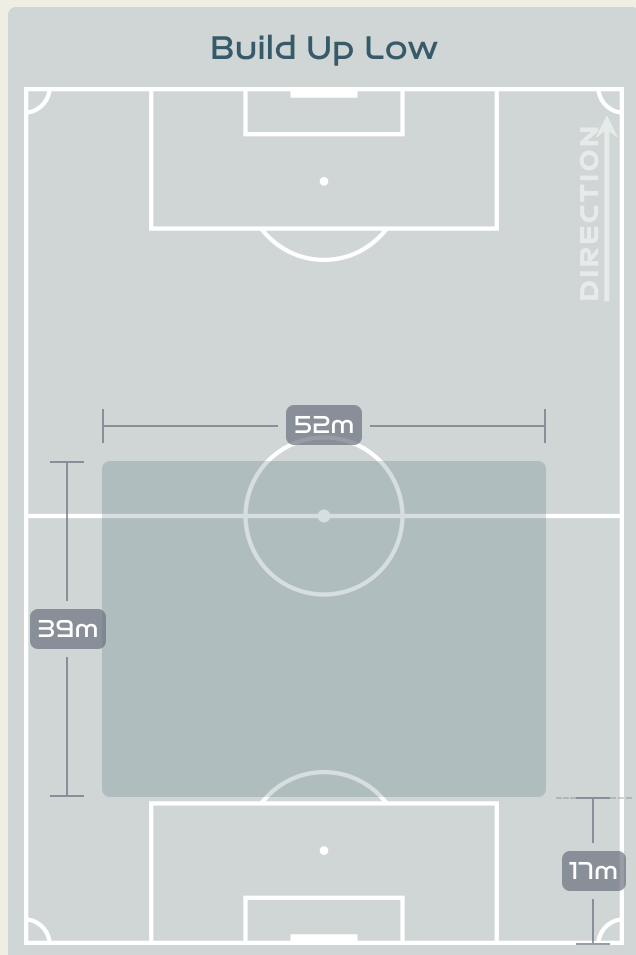

Spain

Phases of Play

Sweden

IN POSSESSION

OUT OF POSSESSION

IN POSSESSION

Spain v Sweden

In Possession Line Height & Team Length

In Possession Line Height & Team Length

Line Breaks

Spain

Attempted Line Breaks

163

Attempted Line Breaks 5

Inside Shape 3

Outside Shape 2