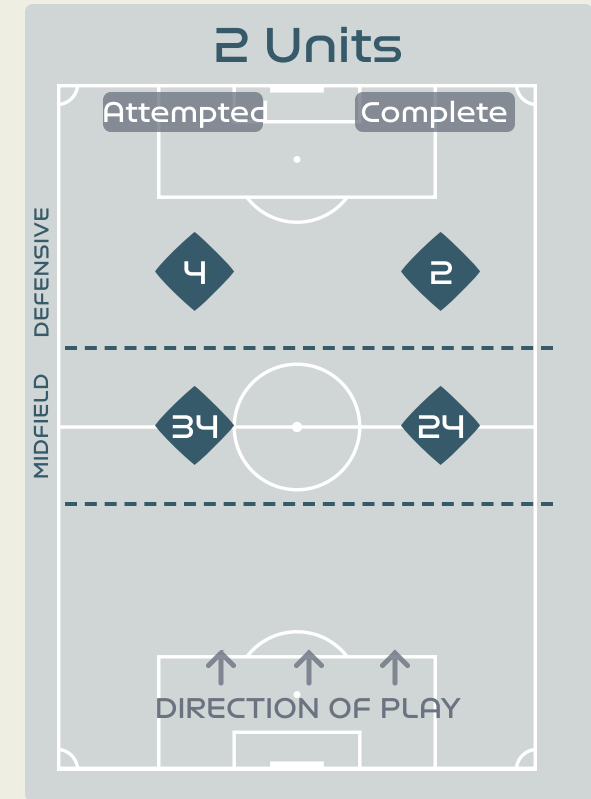

In Possession Line Height & Team Length

Line Breaks

Spain

Attempted Line Breaks

163

Attempted Line Breaks 5

Inside Shape 3

Outside Shape 2

Attempted Line Breaks 120

Inside Shape 58

Outside Shape 62

Attempted Line Breaks 38

Inside Shape 27

Outside Shape 11

Line Breaks

Sweden