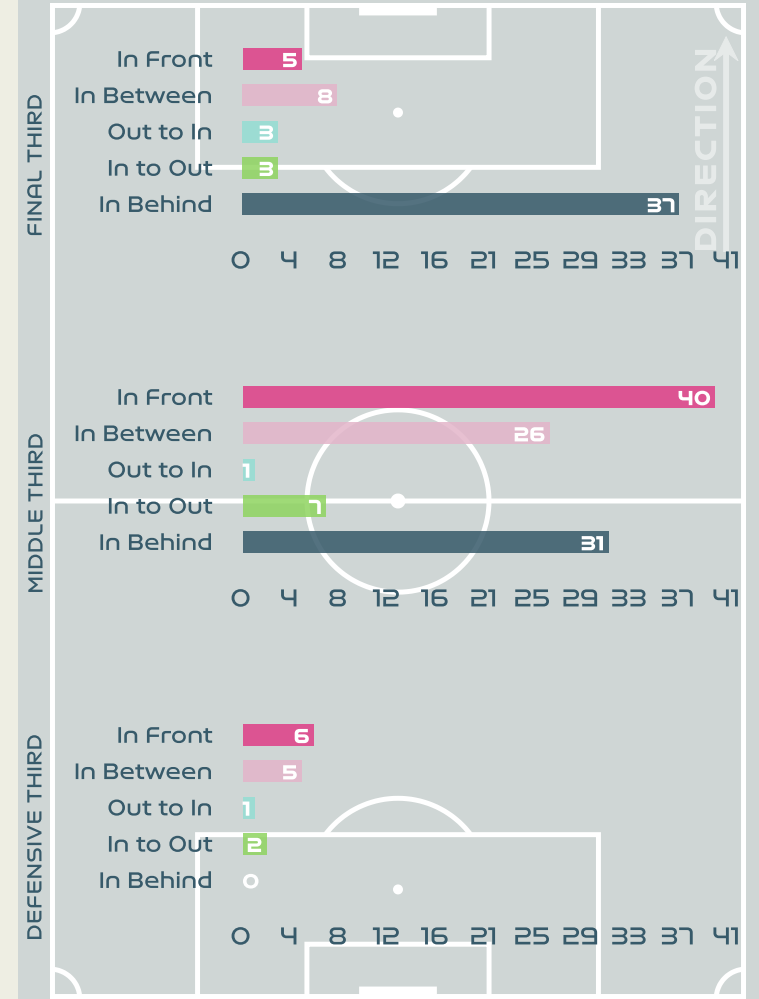

Movement Types Pitch Third