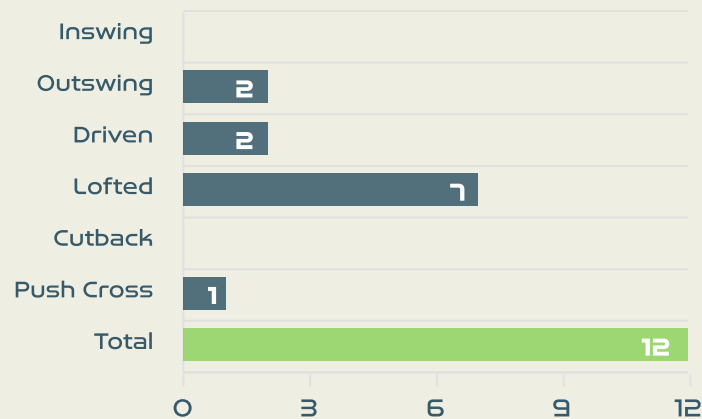

Attempted

12

Completed

5

Most Crosses Attempted

3

HERMOSO Jennifer
CENTRE FORWARD

Crosses (Open Play)

Delivery Type

#	Player	Inswing	Outswing	Driven	Lofted	Cutback	Push Cross	Total Attempted
1	MUSOVIC Zecira	0	0	0	0	0	0	0
2	ANDERSSON Jonna	0	0	0	1	0	0	1
6	ERIKSSON Magdalena	0	0	0	0	0	0	0
9	ASLLANI Kosovare	0	1	0	0	0	1	2
11	BLACKSTENIUS Stina	0	0	0	0	0	0	0
13	ILESTEDT Amanda	0	0	0	0	0	0	0
14	BJORN Nathalie	0	1	0	1	0	0	2
16	ANGELDAL Filippa	0	0	0	1	0	0	1
18	ROLFO Fridolina	0	0	1	1	0	0	2
19	KANERYD Johanna	0	0	1	1	0	0	2
23	RUBENSSON Elin	0	0	0	1	0	0	1
8	HURTIG Lina	0	0	0	1	0	0	1
15	BLOMQVIST Rebecka	0	0	0	0	0	0	0
22	SCHOUGH Olivia	0	0	0	0	0	0	0