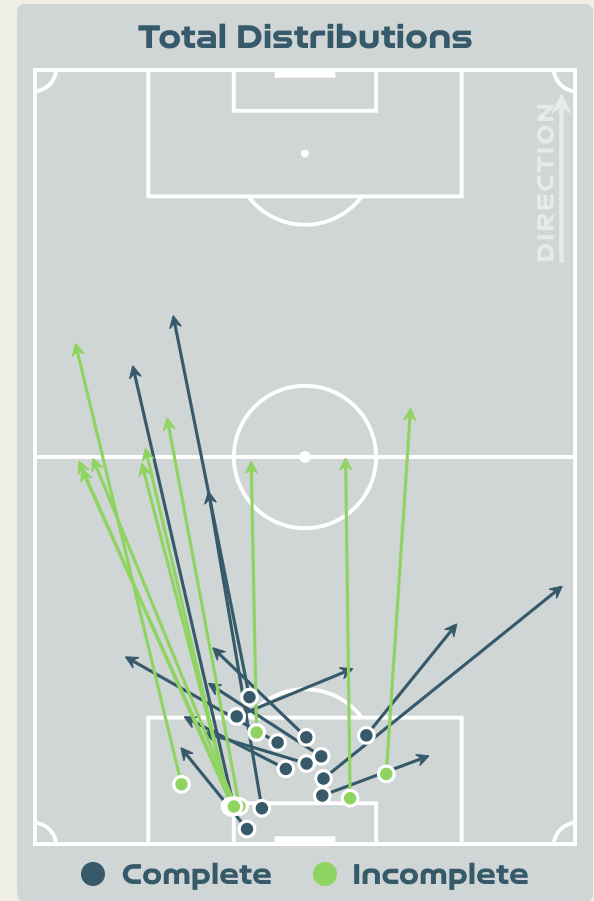

Goalkeeping Distribution