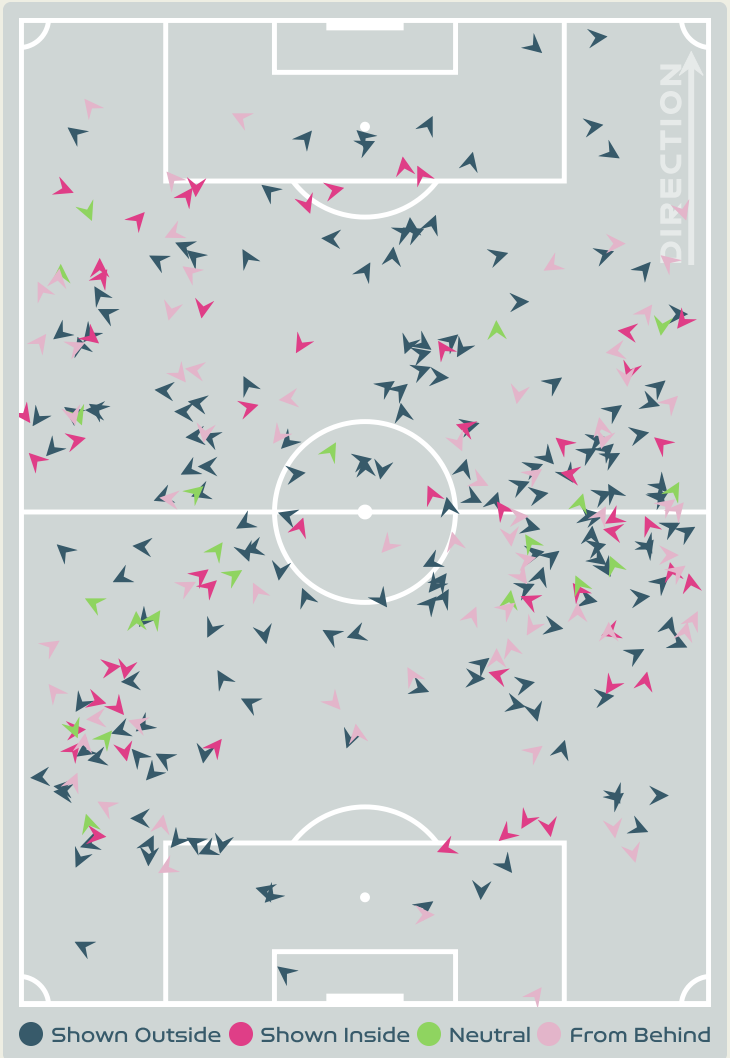

Most Direct Pressures

9

BATLLE Ona
RIGHT BACK

Most Direct Pressures

22

BJORN Nathalie
RIGHT BACK

Sweden

GOALKEEPING