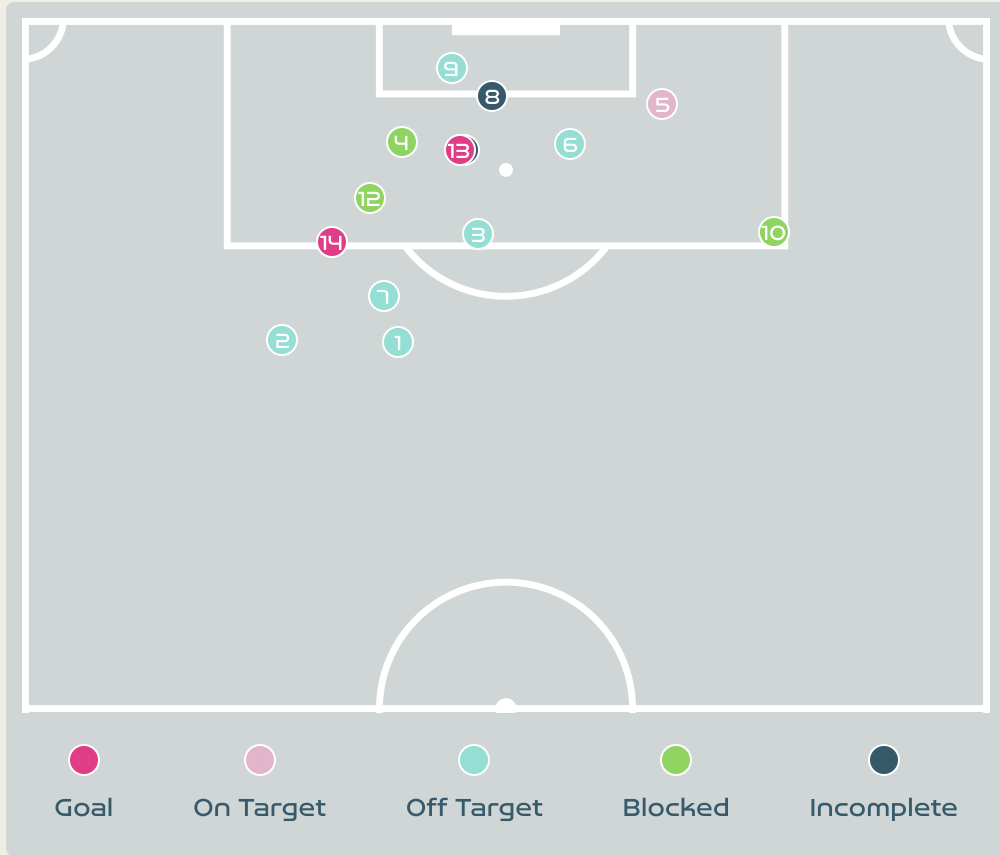

ANDERSSON Jonna	ROLFO Fridolina	2.8%
-----------------	-----------------	------

Attempts at Goal

Key	Outcome	Shots
●	Goals	2
●	On Target	1
●	Off Target	6
●	Blocked	3
●	Incomplete	2

Attempts at Goal

Time	Player	Outcome	Body Part	Delivery Type
13	19 CARMONA Olga	Off Target	Left Foot	Pass
24	19 CARMONA Olga	Off Target	Left Foot	Pass
38	6 BONMATI Aitana	Off Target	Right Foot	Pass
57	17 REDONDO Alba	Incomplete - Blocked	Left Foot	Pass
60	6 BONMATI Aitana	On Target - Saved	Right Foot	Pass
63	18 PARALLUELO Salma	Off Target	Head	Cross
66	8 CALDENTEY Mariona	Deflected Off Target - Defensive Event	Right Foot	Freekick
69	17 REDONDO Alba	Incomplete	Right Foot	Cross
69	17 REDONDO Alba	Off Target	Left Foot	Pass
71	18 PARALLUELO Salma	Incomplete - Blocked	Left Foot	Pass
73	8 CALDENTEY Mariona	Incomplete	Right Foot	Cross
79	18 PARALLUELO Salma	Incomplete - Blocked	Left Foot	Pass
80	18 PARALLUELO Salma	On Target - Goal	Right Foot	Loose Ball
88	19 CARMONA Olga	On Target - Goal	Left Foot	Corner