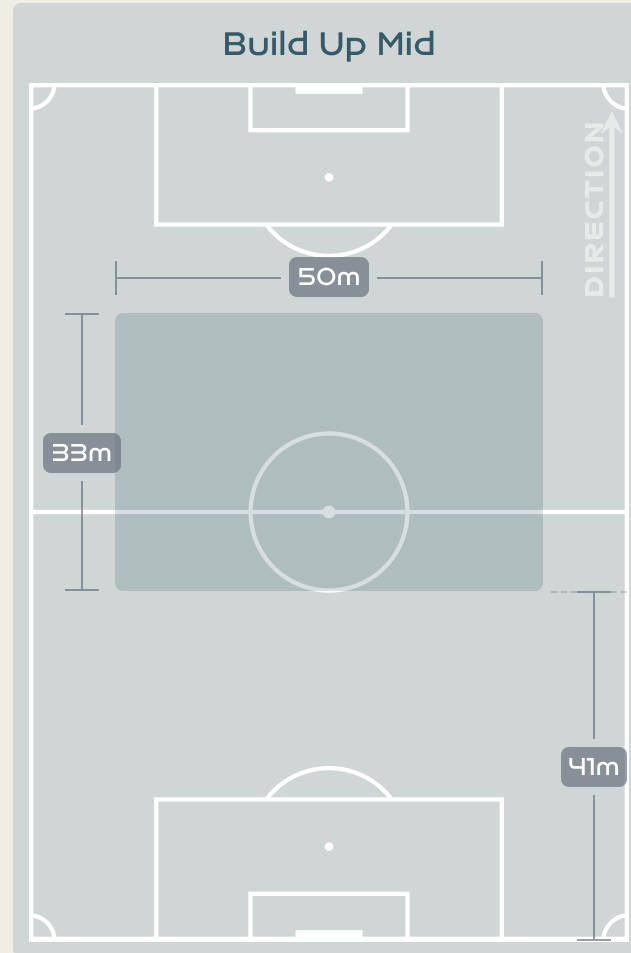

Spain

Phases of Play

Sweden

IN POSSESSION

OUT OF POSSESSION

IN POSSESSION

Spain v Sweden

In Possession Line Height & Team Length

In Possession Line Height & Team Length

Line Breaks

Spain

Attempted Line Breaks

163

Attempted Line Breaks 5

Inside Shape 3

Outside Shape 2