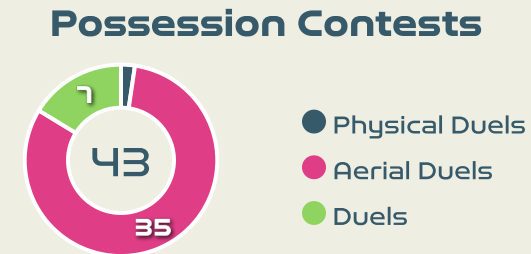

Defensive Actions

112

Forced Turnovers

46

Possession Regained

6

Interceptions

45

Tackles

2.21

Possession Actions / Defensive Action

Most Possession Regains

7

BJORN Nathalie
RIGHT BACK

#	Player	Total Possession Regains
1	MUSOVIC Zecira	5
2	ANDERSSON Jonna	6
6	ERIKSSON Magdalena	4
9	ASLLANI Kosovare	3
11	BLACKSTENIUS Stina	2
13	ILESTEDT Amanda	4
14	BJORN Nathalie	7
16	ANGELDAL Filippa	7
18	ROLFO Fridolina	5
19	KANERYD Johanna	1
23	RUBENSSON Elin	2
8	HURTIG Lina	0
15	BLOMQVIST Rebecka	0
22	SCHOUGH Olivia	0