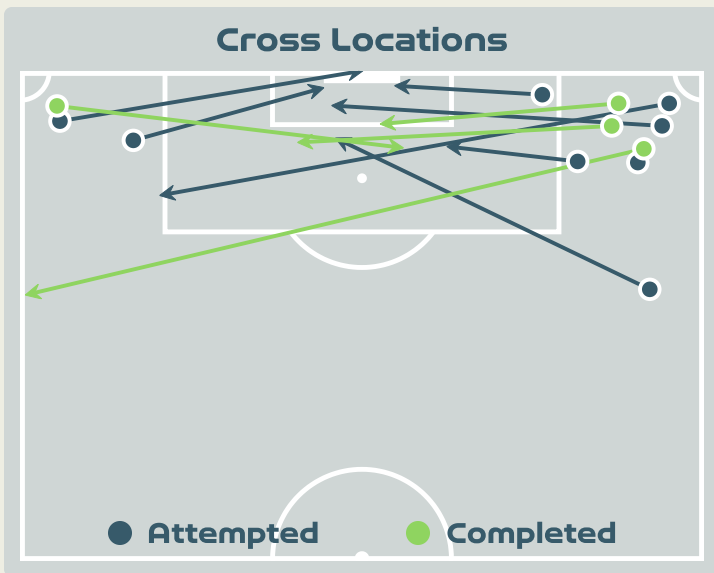

Attempted

12

Completed

5

Most Crosses Attempted

3

HERMOSO Jennifer
CENTRE FORWARD

Crosses (Open Play)

Delivery Type

#	Player	Inswing	Outswing	Driven	Lofted	Cutback	Push Cross	Total Attempted
1	MUSOVIC Zecira	0	0	0	0	0	0	0
2	ANDERSSON Jonna	0	0	0	1	0	0	1
6	ERIKSSON Magdalena	0	0	0	0	0	0	0
9	ASLLANI Kosovare	0	1	0	0	0	1	2
11	BLACKSTENIUS Stina	0	0	0	0	0	0	0
13	ILESTEDT Amanda	0	0	0	0	0	0	0
14	BJORN Nathalie	0	1	0	1	0	0	2
16	ANGELDAL Filippa	0	0	0	1	0	0	1
18	ROLFO Fridolina	0	0	1	1	0	0	2
19	KANERYD Johanna	0	0	1	1	0	0	2
23	RUBENSSON Elin	0	0	0	1	0	0	1
8	HURTIG Lina	0	0	0	1	0	0	1
15	BLOMQVIST Rebecka	0	0	0	0	0	0	0
22	SCHOUGH Olivia	0	0	0	0	0	0	0