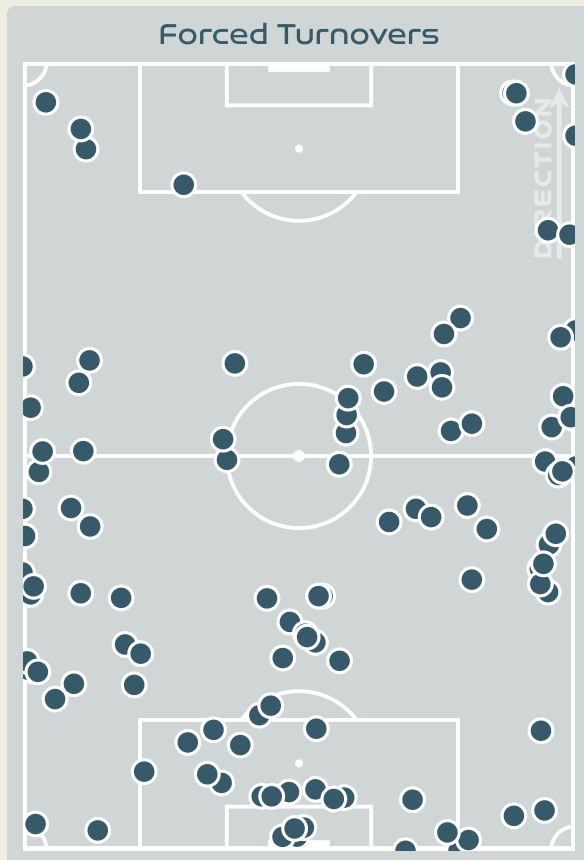

Defensive Actions

112

Forced Turnovers

46

Possession Regained

6

Interceptions

45

Tackles

2.21

Possession Actions / Defensive Action

Most Possession Regains

7

BJORN Nathalie
RIGHT BACK

#	Player	Total Possession Regains
1	MUSOVIC Zecira	5
2	ANDERSSON Jonna	6
6	ERIKSSON Magdalena	4
9	ASLLANI Kosovare	3
11	BLACKSTENIUS Stina	2
13	ILESTEDT Amanda	4
14	BJORN Nathalie	7
16	ANGELDAL Filippa	7
18	ROLFO Fridolina	5
19	KANERYD Johanna	1
23	RUBENSSON Elin	2
8	HURTIG Lina	0
15	BLOMQVIST Rebecka	0
22	SCHOUGH Olivia	0