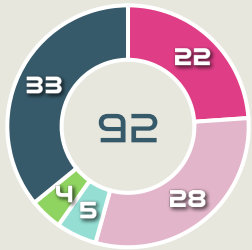

Movement to Receive

Movement Types by Phase

Final Third Phase