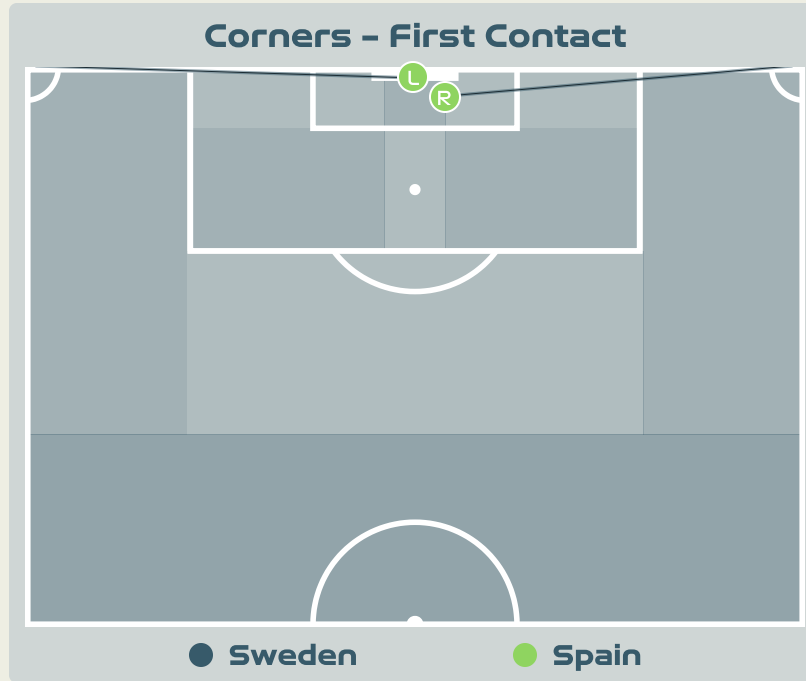

0

Total Penalties

3

Total Corners

46

Total Throw Ins

Delivery Type	From Left Side	From Right Side	Total
Direct to Area	2	1	3
Short	0	0	0
Edge of Penalty Area	0	0	0

Delivery Style	Total
Inswing	3
Outswing	0
Driven	0