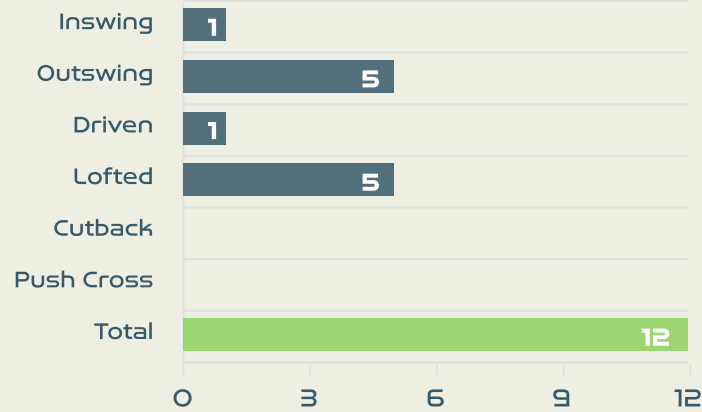

Delivery Type

#	Player	Inswing	Outswing	Driven	Lofted	Cutback	Push Cross	Total Attempted
23	COLL Cata	0	0	0	0	0	0	0
2	BATLLE Ona	0	1	0	0	0	0	1
3	ABELLEIRA Teresa	0	0	0	0	0	0	0
4	PAREDES Irene	0	0	0	0	0	0	0
6	BONMATI Aitana	1	0	0	0	0	0	1
8	CALDENTHEY Mariona	0	2	0	0	0	0	2
10	HERMOSO Jennifer	0	0	0	3	0	0	3
11	PUTELLAS Alexia	0	0	1	0	0	0	1
14	CODINA Laia	0	0	0	0	0	0	0
17	REDONDO Alba	0	1	0	1	0	0	2
19	CARMONA Olga	0	0	0	1	0	0	1
9	GONZALEZ Esther	0	0	0	0	0	0	0
15	NAVARRO Eva	0	1	0	0	0	0	1
18	PARALLUELO Salma	0	0	0	0	0	0	0