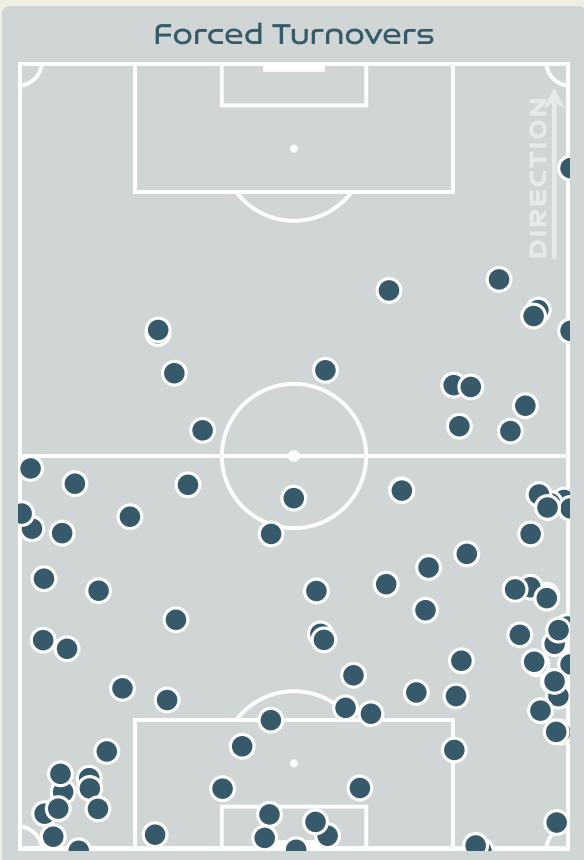

15

Interceptions

28

Tackles

5.1

Possession Actions / Defensive Action

Blocks

Possession Contests