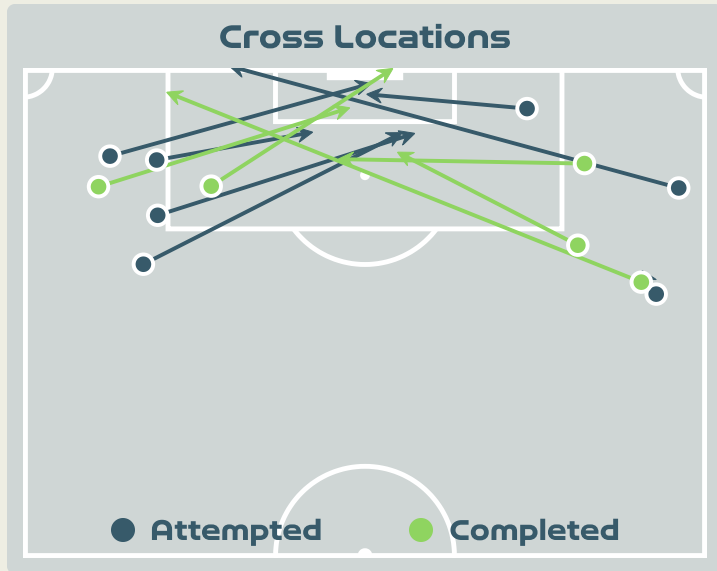

Crosses (Open Play)