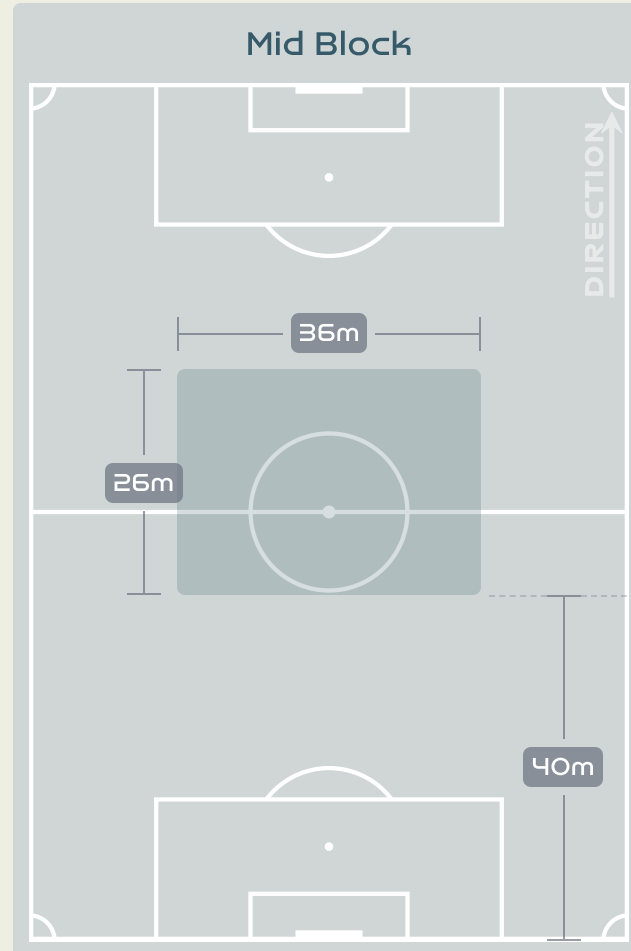

Tackles

2.21

Possession Actions / Defensive Action

Most Possession Regains

7

BJORN Nathalie
RIGHT BACK

#	Player	Total Possession Regains
1	MUSOVIC Zecira	5
2	ANDERSSON Jonna	6
6	ERIKSSON Magdalena	4
9	ASLLANI Kosovare	3
11	BLACKSTENIUS Stina	2
13	ILESTEDT Amanda	4
14	BJORN Nathalie	7
16	ANGELDAL Filippa	7
18	ROLFO Fridolina	5
19	KANERYD Johanna	1
23	RUBENSSON Elin	2
8	HURTIG Lina	0
15	BLOMQVIST Rebecka	0
22	SCHOUGH Olivia	0

Defensive Line Height & Team Length

Defensive Line Height & Team Length

Defensive Pressure

Spain

159	Total Pressures	317
41	Direct Pressures	87
1.4s	Avg Pressure Duration	1.5s
94	Forced Turnovers	112
6.57s	Ball Recovery Time	11.59s
52	Pushing on into Pressing	106
118	Pushing on	198
21	Pressing Direction Inside	54
84	Pressing Direction Outside	172