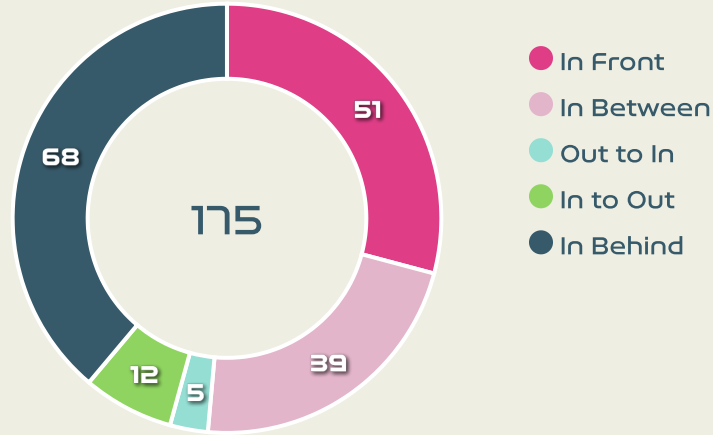

Movement Types by Phase

Final Third Phase

Progression Phase

Build Up Phase

All Movement Types

- In Front
- In Between
- Out to In
- In to Out
- In Behind

Top Ranked Players

Type	Player	Movements
In Front	23 RUBENSSON Elin	20
In Between	9 ASLLANI Kosovare	16
Out to In	9 ASLLANI Kosovare	2
In to Out	9 ASLLANI Kosovare	5
In Behind	11 BLACKSTENIUS Stina	21