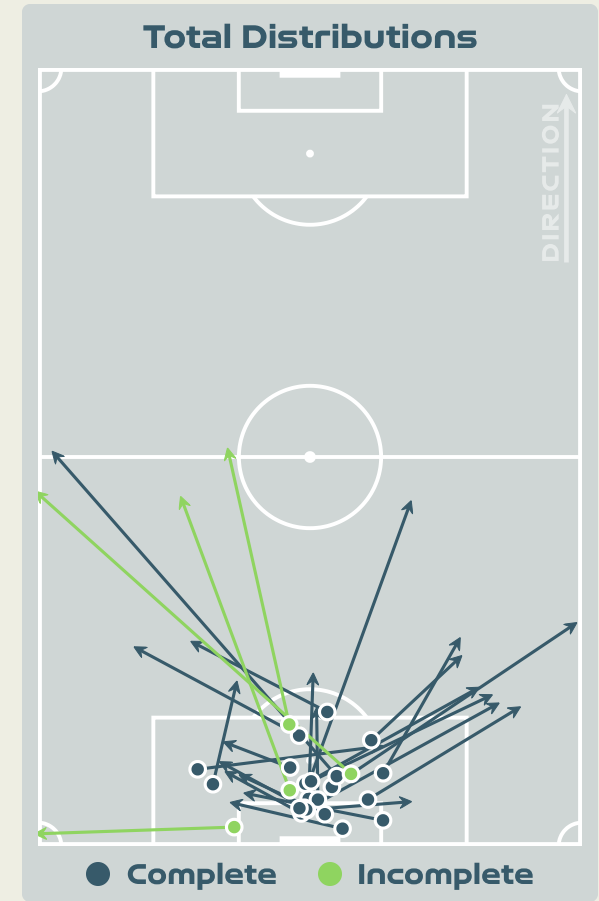

Goalkeeping Distribution