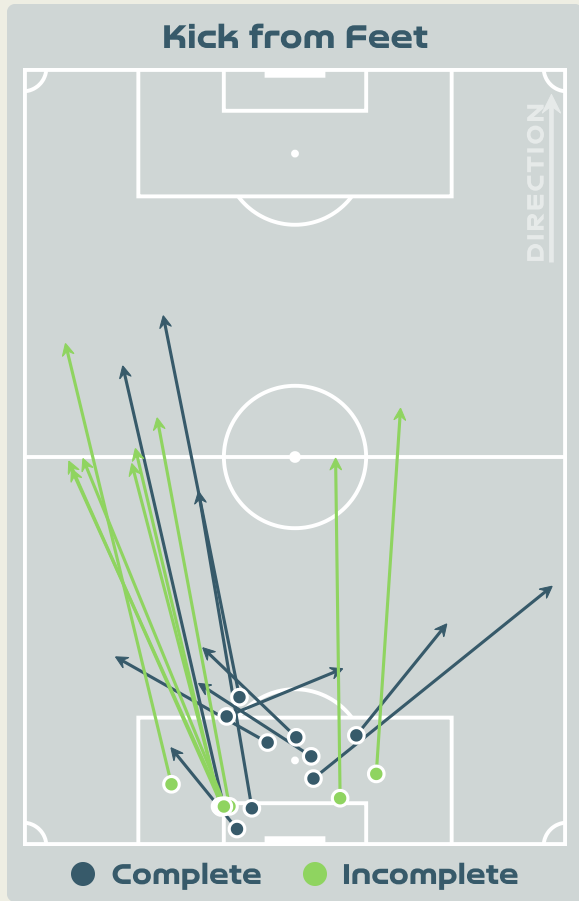

Goalkeeping Distribution