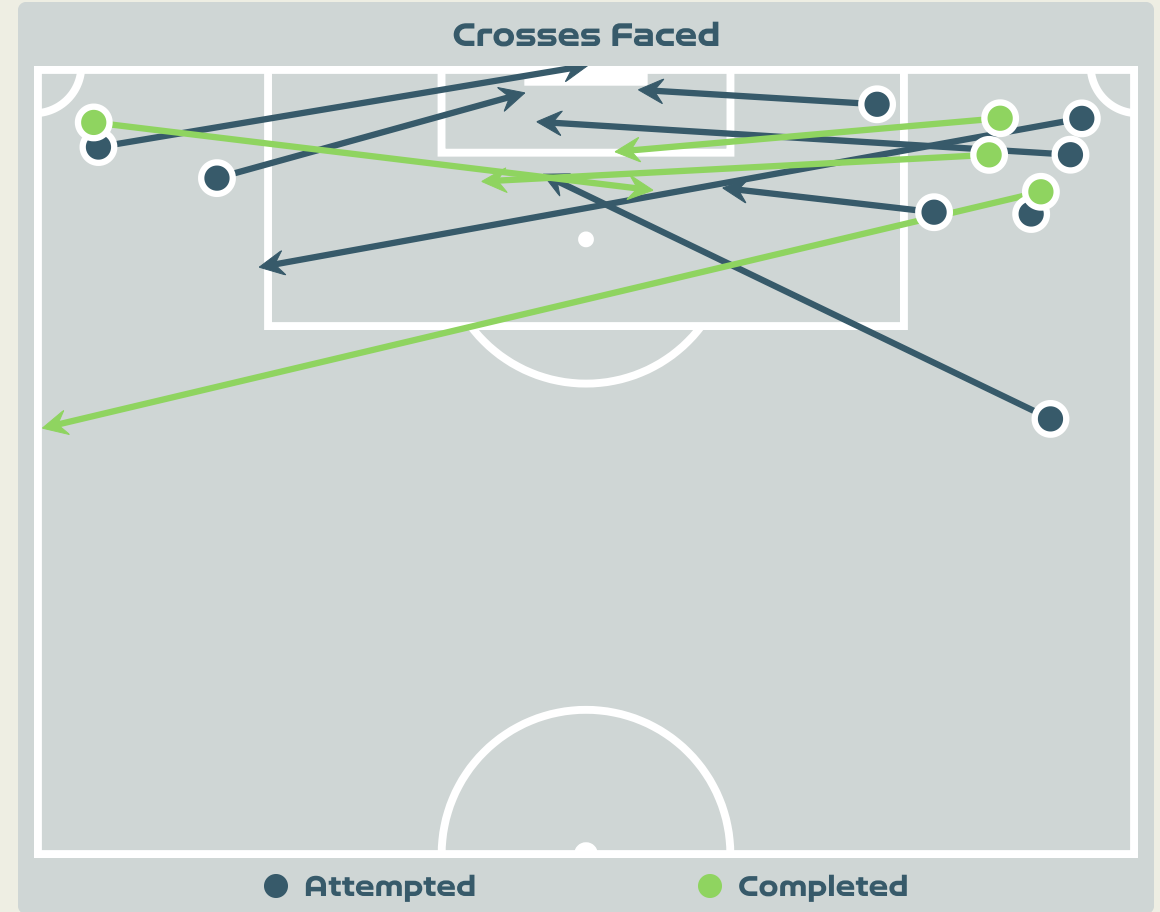

40

Total Involvements

Goalkeeping Distribution

Goalkeeping Distribution

Goal Prevention

5
Total Attempts on Goal Faced

67
Save %

Total Attempts on Goal Faced	Total Goal Interventions	Save & Retain	Deflect & Retain	Save & Deflect	Save Attempt	No Save Attempt
5	2	1	0	1	1	2

Goal Prevention

14
Total Attempts on Goal Faced

33
Save %

Total Attempts on Goal Faced	Total Goal Interventions	Save & Retain	Deflect & Retain	Save & Deflect	Save Attempt	No Save Attempt
14	2	1	0	1	3	9

Aerial Control

Delivery Types Faced

Total	In Swing	Out Swing	Driven	Lofted	Cutback	Push
15	3	2	2	7	0	1

Aerial Control

Delivery Types Faced

Total	In Swing	Out Swing	Driven	Lofted	Cutback	Push
15	3	5	1	6	0	0

SET PLAYS

Spain v Sweden