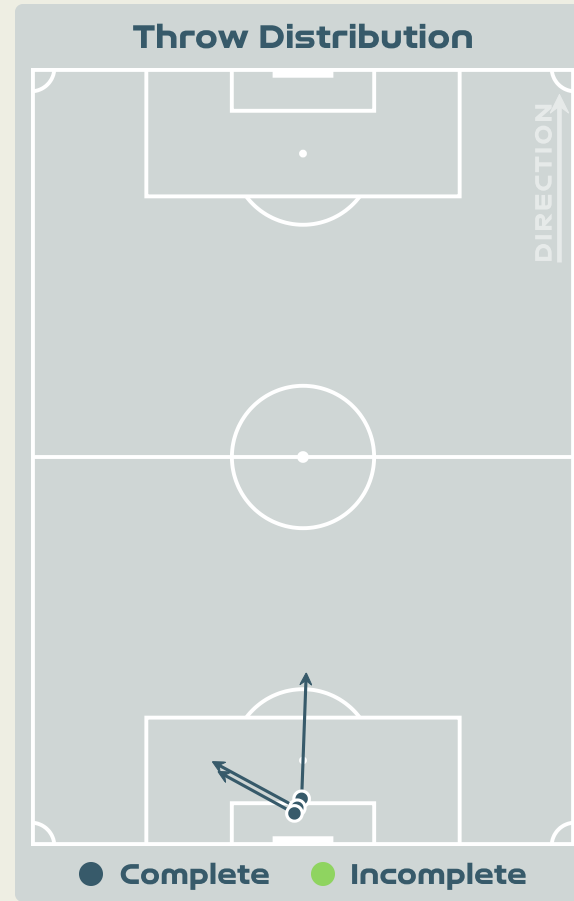

Goalkeeping Distribution