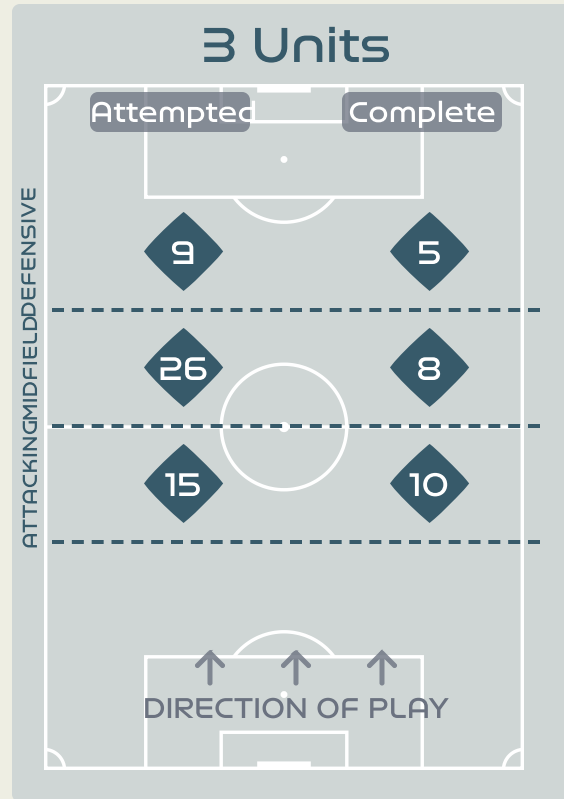

Attempted Line Breaks

116

Attempted Line Breaks 5

Inside Shape 2

Outside Shape 3

Attempted Line Breaks 50

Inside Shape 35

Outside Shape 15

Attempted Line Breaks 61

Inside Shape 42

Outside Shape 19

Passing Networks

#	Passes From ↓ to →	COLL Cata	BATLLE Ona	ABELLEIRA Teresa	PAREDES Irene	BONMATI Aitana	CALDENTEY Mariona	HERMOSO Jennifer	PUTELLAS Alexia	CODINA Laia	REDONDO Alba	CARMONA Olga	GONZALEZ Esther	NAVARRO Eva	PARALLUELO Salma
23	COLL Cata		6	4	2	0	0	0	0	8	0	0	0	0	2
2	BATLLE Ona	2		9	11	10	1	5	1	2	5	0	0	1	3
3	ABELLEIRA Teresa	0	4		5	6	11	1	3	7	1	7	0	1	2
4	PAREDES Irene	2	10	3		0	2	0	0	16	1	1	0	1	0
6	BONMATI Aitana	1	10	3	2		1	2	0	2	8	2	0	0	0
8	CALDENTEY Mariona	0	2	9	1	1		11	7	6	1	9	0	0	1
10	HERMOSO Jennifer	0	3	3	1	4	8		0	0	1	1	0	0	2
11	PUTELLAS Alexia	0	0	2	0	1	7	1		2	0	1	0	0	0
14	CODINA Laia	10	4	2	11	0	15	1	2		0	18	0	0	0
17	REDONDO Alba	0	7	0	0	4	0	3	0	0		0	0	0	1
19	CARMONA Olga	0	0	1	1	2	21	5	1	9	0		0	0	2
9	GONZALEZ Esther	0	0	0	0	1	0	0	0	0	0	0		0	0
15	NAVARRO Eva	0	0	0	0	1	0	1	0	0	0	0	0		0
18	PARALLUELO Salma	0	3	2	0	0	0	1	0	0	1	0	1	0	