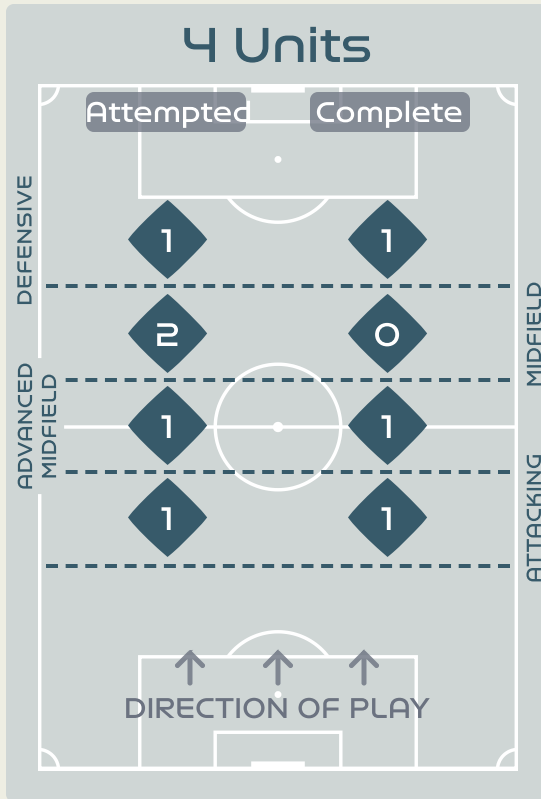

In Possession Line Height & Team Length

Line Breaks

Spain

Attempted Line Breaks

163

Attempted Line Breaks 5

Inside Shape 3

Outside Shape 2

Attempted Line Breaks 120

Inside Shape 58

Outside Shape 62

Attempted Line Breaks 38

Inside Shape 27

Outside Shape 11

Line Breaks

Sweden

Attempted Line Breaks

116

Attempted Line Breaks 5

Inside Shape 2

Outside Shape 3

Attempted Line Breaks 50

Inside Shape 35

Outside Shape 15