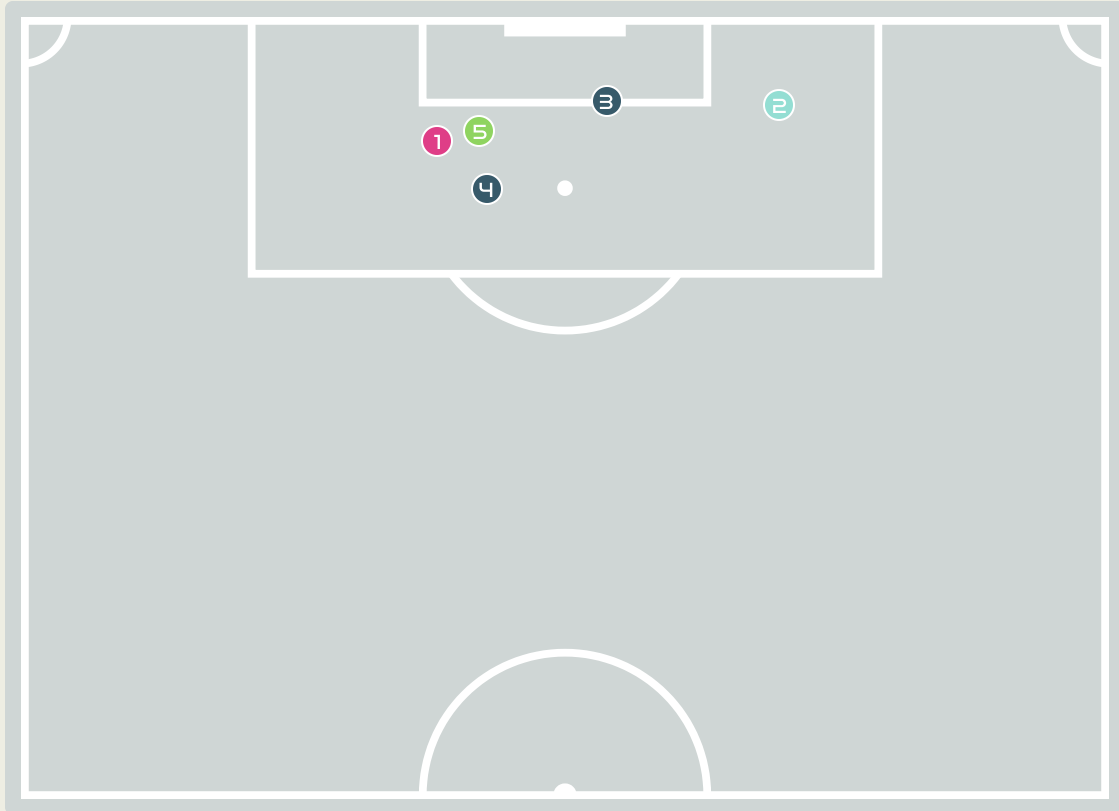

40

Total Involvements

Goalkeeping Distribution

Goalkeeping Distribution

Goal Prevention

5
Total Attempts on Goal Faced

67
Save %

Total Attempts on Goal Faced	Total Goal Interventions	Save & Retain	Deflect & Retain	Save & Deflect	Save Attempt	No Save Attempt
5	2	1	0	1	1	2

Goal Prevention

14
Total Attempts on Goal Faced

33
Save %

Total Attempts on Goal Faced	Total Goal Interventions	Save & Retain	Deflect & Retain	Save & Deflect	Save Attempt	No Save Attempt
14	2	1	0	1	3	9

Aerial Control