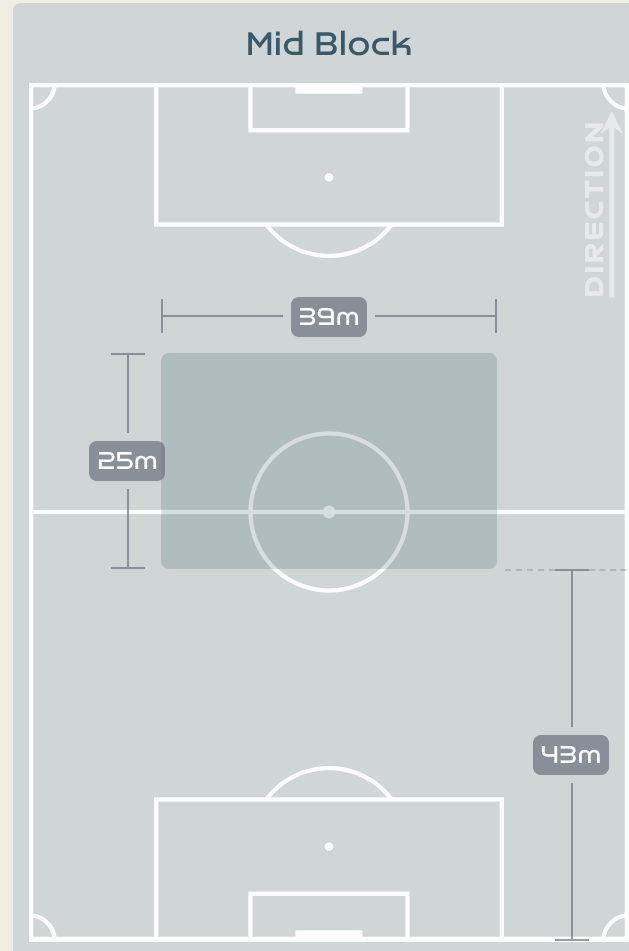

Defensive Line Height & Team Length