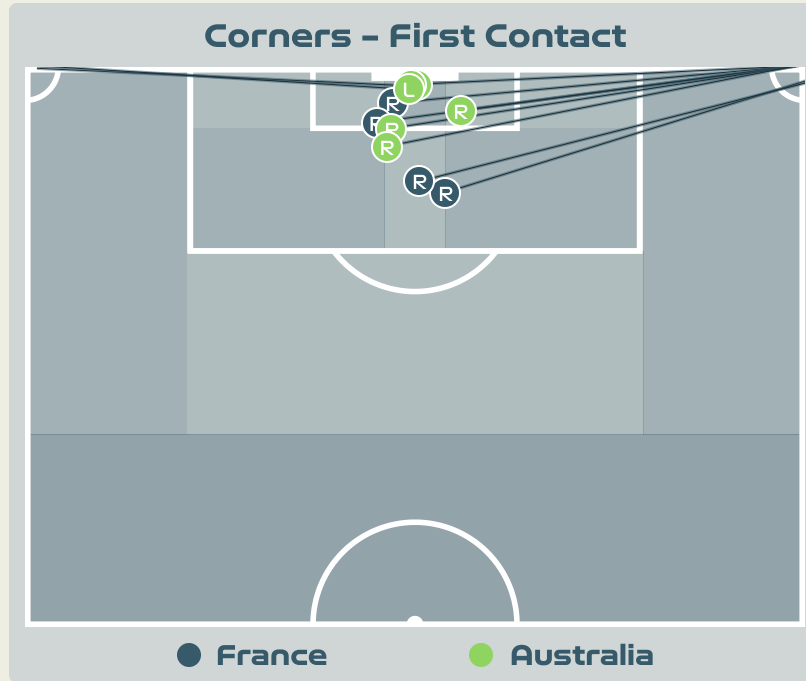

Set Plays - Corners

59

Total Set Plays

10

Total Free Kicks

0

Total Penalties

12

Total Corners

37

Total Throw Ins

Delivery Type	From Left Side	From Right Side	Total
Direct to Area	3	9	12
Short	0	0	0
Edge of Penalty Area	0	0	0

Delivery Style	Total
Inswing	5
Outswing	2
Driven	0

Free Kicks	
Type	Total
Direct	9
Direct (on target)	0
Direct (off target)	0
Indirect	1

First Contacts on France Crosses

4

By France

6

By Australia

Top 5 Player First Contacts		
Player	Team	Total
ARNOLD Mackenzie	Australia	3
LAKRAR Maelle	France	2
RENARD Wendie	France	1
DE ALMEIDA Elisa	France	1
CATLEY Steph	Australia	1