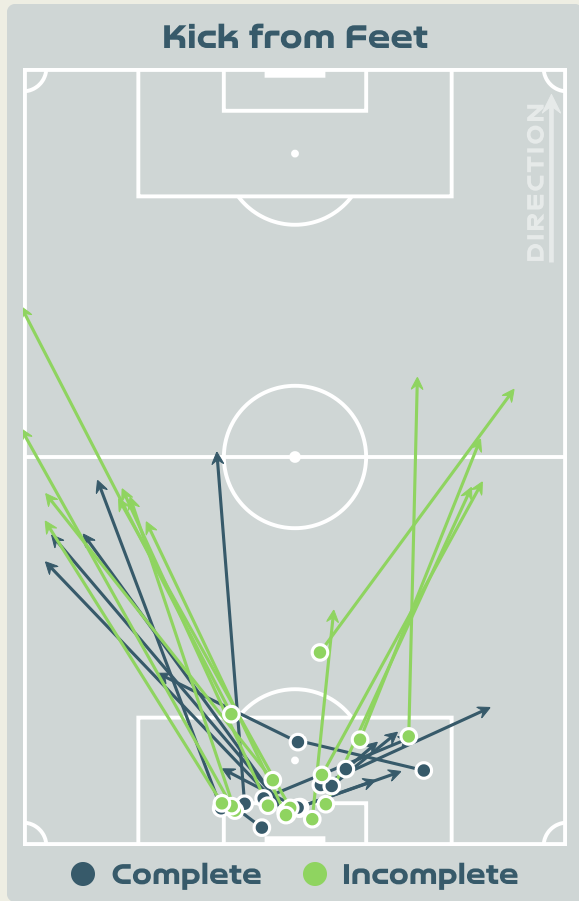

Goalkeeping Distribution