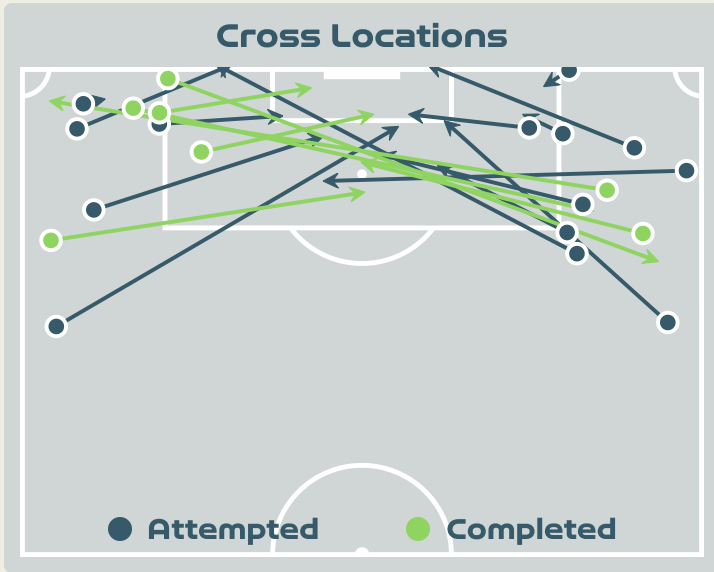

Crosses (Open Play)