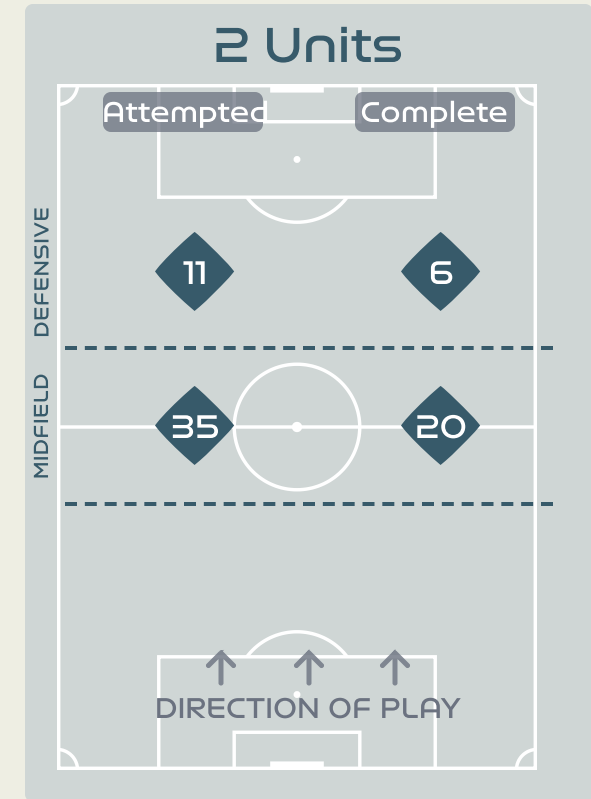

## 158

Attempted Line Breaks 6

Inside Shape	4
Outside Shape	2

Attempted Line Breaks 106

Inside Shape	71
Outside Shape	35

Attempted Line Breaks 46

Inside Shape	35
Outside Shape	11

## Line Breaks

					4 Units				3 Units			2 Units		Direction			Distribution Type		
#	Player	Line Breaks Attempted	Line Breaks Completed	Line Break Completion %	Attacking Line	Attacking Midfield Line	Midfield Line	Defensive Line	Attacking Line	Midfield Line	Defensive Line	Midfield Line	Defensive Line	Through	Around	Over	Pass	Cross	Ball Progression
18	ARNOLD Mackenzie	17	7	41%	0	0	0	0	9	7	0	1	0	1	0	16	17	0	0
7	CATLEY Steph	25	19	76%	0	0	0	0	1	11	2	8	3	1	9	15	22	2	1
9	FOORD Caitlin	8	6	75%	0	0	0	1	0	5	1	1	0	6	1	1	7	0	1
10	VAN EGMOND Emily	6	2	33%	0	0	0	0	0	1	2	2	1	2	1	3	6	0	0
11	FOWLER Mary	7	5	71%	0	0	0	0	0	4	0	3	0	4	2	1	7	0	0
14	KENNEDY Alanna	19	12	63%	0	1	0	0	8	4	1	5	0	4	4	11	19	0	0
15	HUNT Clare	7	4	57%	0	0	0	0	2	3	0	2	0	0	1	6	7	0	0
16	RASO Hayley	4	1	25%	0	0	0	0	0	2	2	0	0	0	0	4	3	1	0
19	GORRY Katrina	19	11	57%	0	0	0	1	1	9	4	3	1	6	3	10	18	0	1
21	CARPENTER Ellie	37	25	67%	0	0	1	0	9	12	3	12	0	2	9	26	37	0	0
23	COONEY-CROSS Kyra	10	8	80%	0	0	0	0	2	3	0	5	0	5	4	1	10	0	0
5	VINE Cortnee	1	1	100%	0	0	0	0	0	1	0	0	0	0	1	0	1	0	0
13	YALLOP Tameka	2	1	50%	0	0	0	0	0	2	0	0	0	0	1	1	1	1	0
20	KERR Sam	4	1	25%	0	0	0	0	0	0	4	0	0	2	0	2	4	0	0