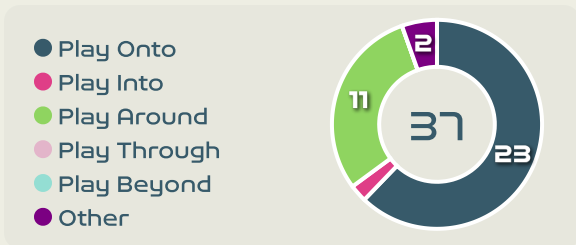

Goalkeeping Distribution