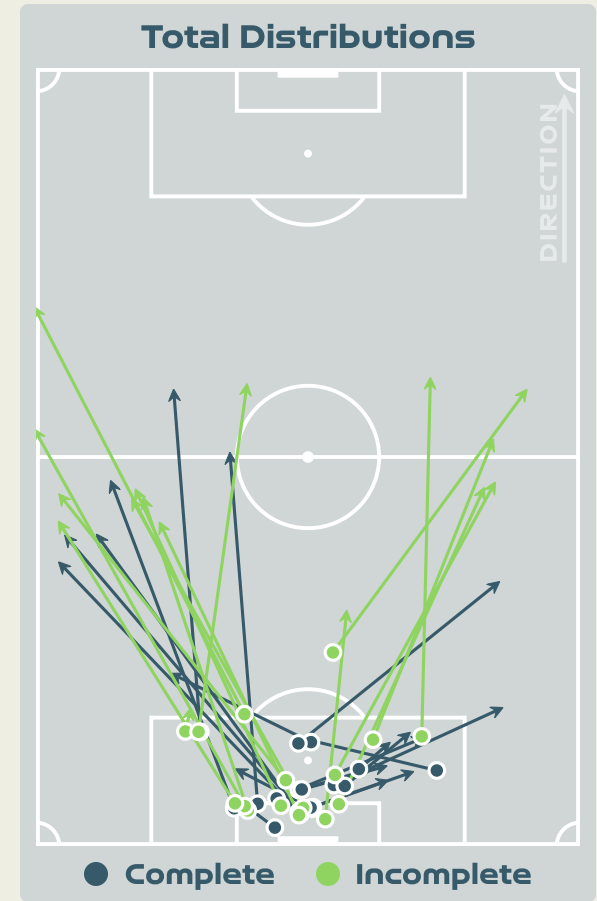

Goalkeeping Distribution