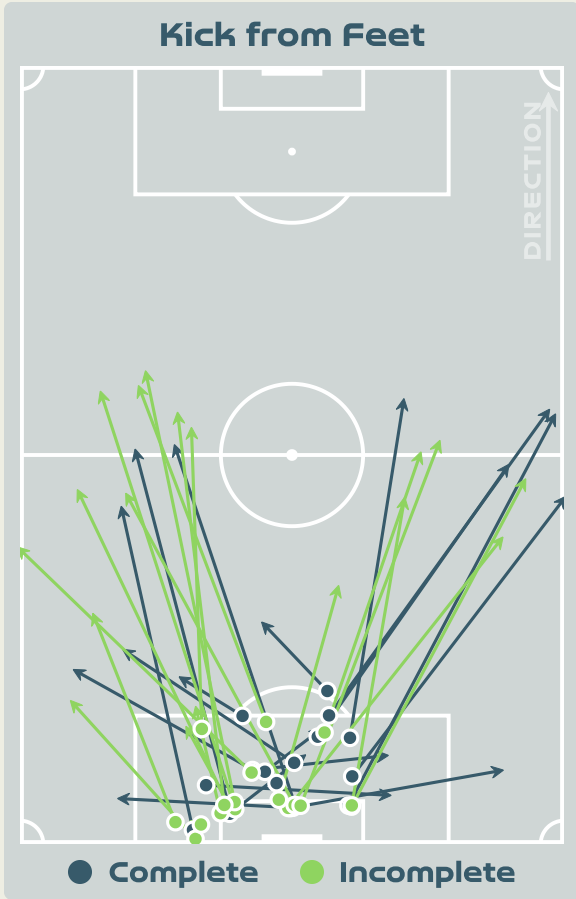

Goalkeeping Distribution