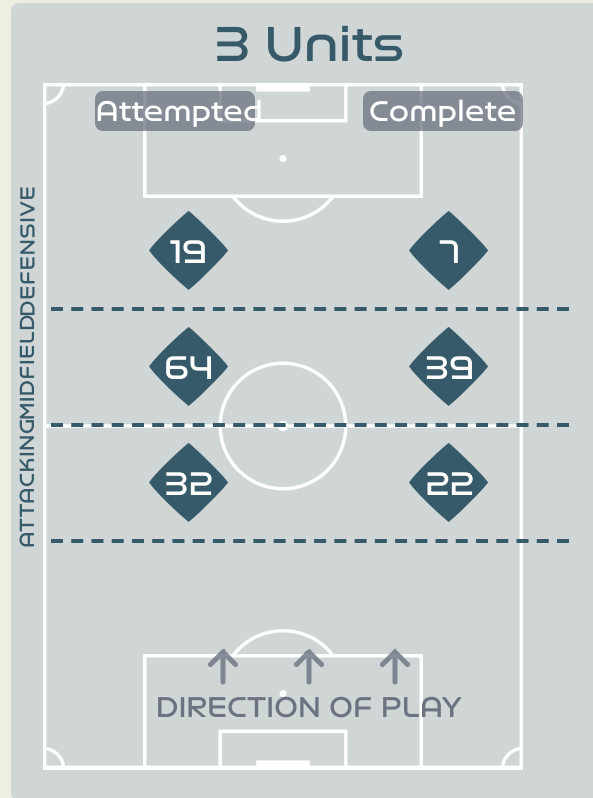

# In Possession Line Height & Team Length

# Line Breaks

Australia

Attempted Line Breaks

166

Attempted Line Breaks 4

Inside Shape 2

Outside Shape 2

Attempted Line Breaks 115

Inside Shape 74

Outside Shape 41

Attempted Line Breaks 47

Inside Shape 35

Outside Shape 12