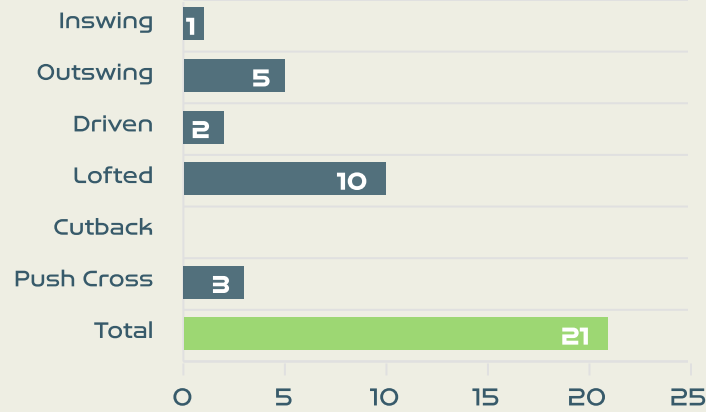

Delivery Type

#	Player	Inswing	Outswing	Driven	Lofted	Cutback	Push Cross	Total Attempted
18	ARNOLD Mackenzie	0	0	0	0	0	0	0
7	CATLEY Steph	1	2	1	1	0	0	5
9	FOORD Caitlin	0	1	1	0	0	0	2
10	VAN EGMOND Emily	0	0	0	1	0	0	1
11	FOWLER Mary	0	0	0	0	0	0	0
14	KENNEDY Alanna	0	0	0	0	0	0	0
15	HUNT Clare	0	0	0	0	0	0	0
16	RASO Hayley	0	0	0	3	0	1	4
19	GORRY Katrina	0	2	0	1	0	0	3
21	CARPENTER Ellie	0	0	0	2	0	2	4
23	COONEY-CROSS Kyra	0	0	0	0	0	0	0
5	VINE Cortnee	0	0	0	0	0	0	0
13	YALLOP Tameka	0	0	0	1	0	0	1
20	KERR Sam	0	0	0	1	0	0	1