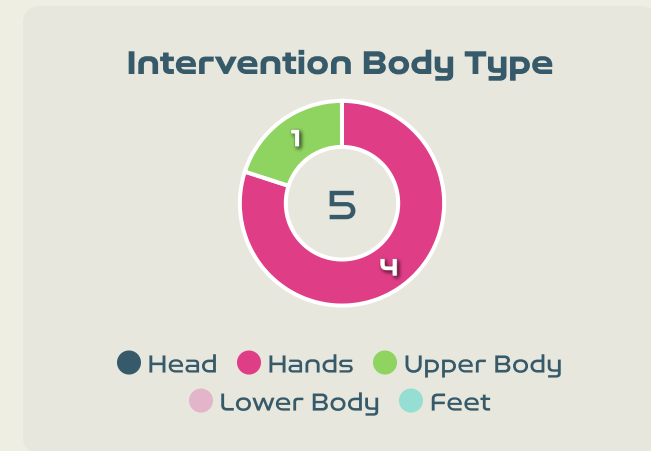

Goal Prevention

20
Total Attempts on Goal Faced

100
Save %

Total Attempts on Goal Faced	Total Goal Interventions	Save & Retain	Deflect & Retain	Save & Deflect	Save Attempt	No Save Attempt
20	5	1	0	4	0	15