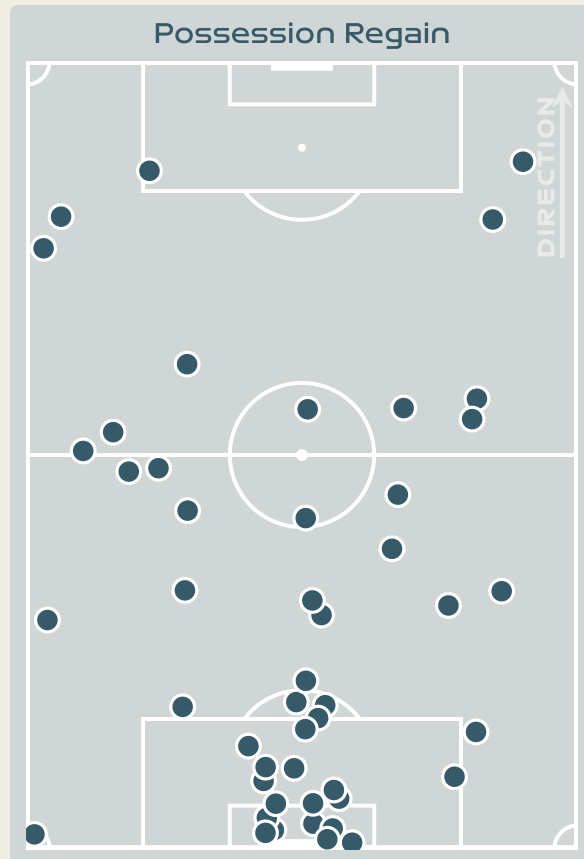

Defensive Actions

Blocks

#	Player	Total Possession Regains
18	ARNOLD Mackenzie	7
7	CATLEY Steph	3
9	FOORD Caitlin	6
10	VAN EGMOND Emily	2
11	FOWLER Mary	4
14	KENNEDY Alanna	5
15	HUNT Clare	9
16	RASO Hayley	4
19	GORRY Katrina	4
21	CARPENTER Ellie	3
23	COONEY-CROSS Kyra	3
5	VINE Cortnee	0
13	YALLOP Tameka	1
20	KERR Sam	2

Possession Contests

Most Possession Regains

9
HUNT Clare
RIGHT CENTRE BACK