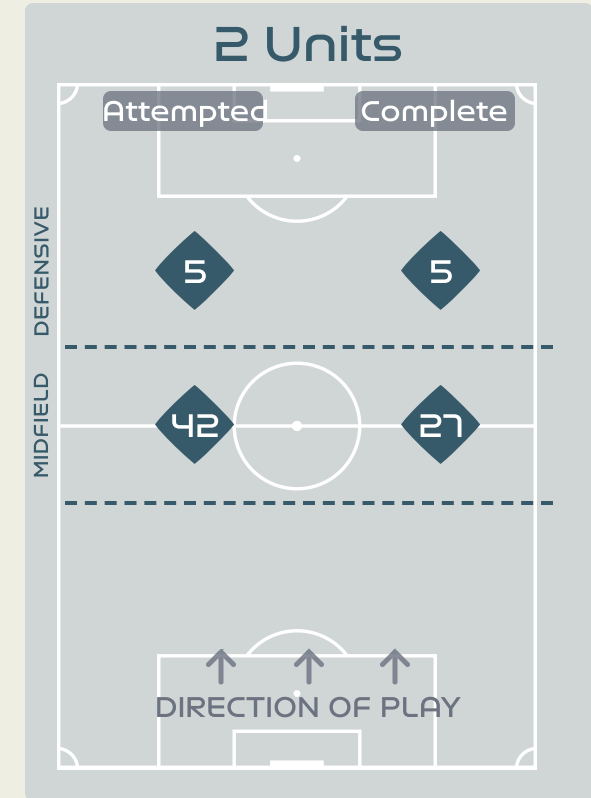

Attempted Line Breaks 47

Inside Shape 35

Outside Shape 12