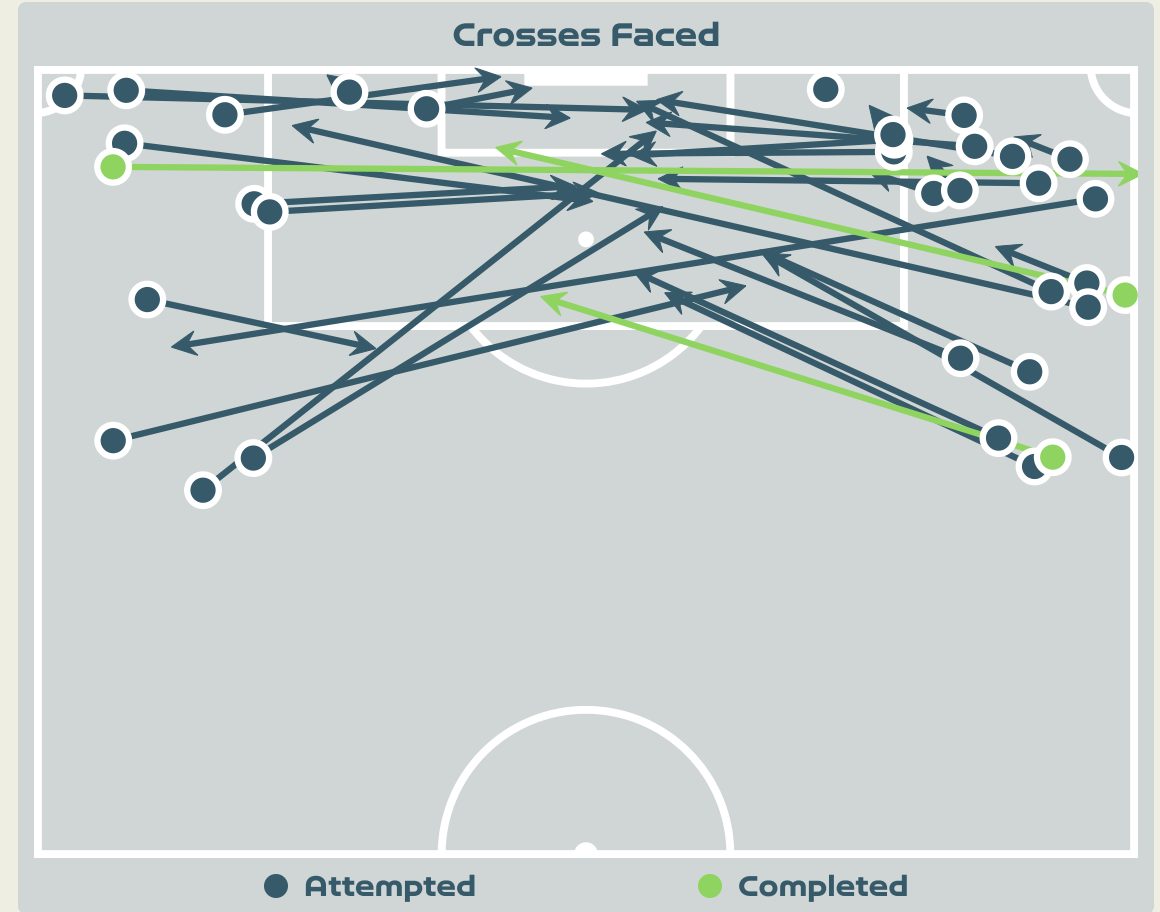

Aerial Control

Delivery Types Faced

Total	In Swing	Out Swing	Driven	Lofted	Cutback	Push
51	9	10	6	22	0	4