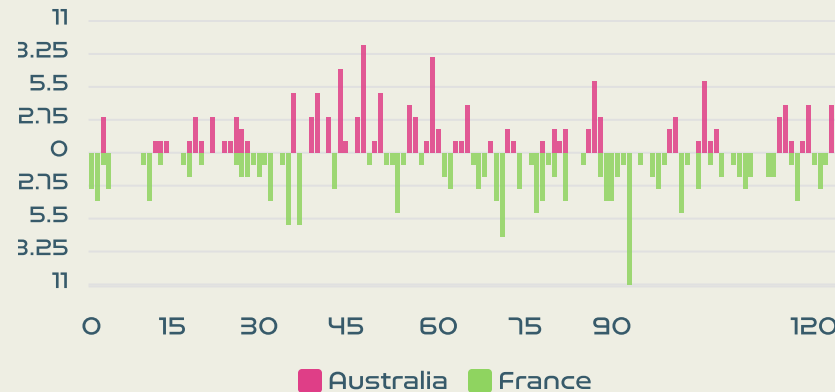

Distribution in the Final Third

STARTING

↓ 120+3'	PEYRAUD-MAGNIN Pauline	GK	16	
	LAKRAR Maelle	DF	2	
	(C) RENARD Wendie	DF	3	
↓ 120+3'	DE ALMEIDA Elisa	DF	5	
↓ 64'	TOLETTI Sandie	MF	6	
	KARCHAOUI Sakina	DF	7	
	GEYORO Grace	MF	8	
	LE SOMMER Eugenie	FW	9	
	DIANI Kadidiatou	FW	11	
	BACHA Selma	DF	13	
	DALI Kenza	MF	15	

SUBSTITUTES

↑ 120+3'	DURAND Solene	GK	1	
	PICAUD Constance	GK	21	
	FAZER Laurina	MF	4	
	MAJRI Amel	MF	10	
	MATEO Clara	FW	12	
	TOUNKARA Aissatou	DF	14	
	LE GARREC Lea	MF	17	
	ASSEYI Viviane	FW	18	
	FELLER Naomie	FW	19	
	CASCARINO Estelle	DF	20	
↑ 120+3'	PERISSET Eve	DF	22	
↑ 64'	BECHO Vicki	FW	23