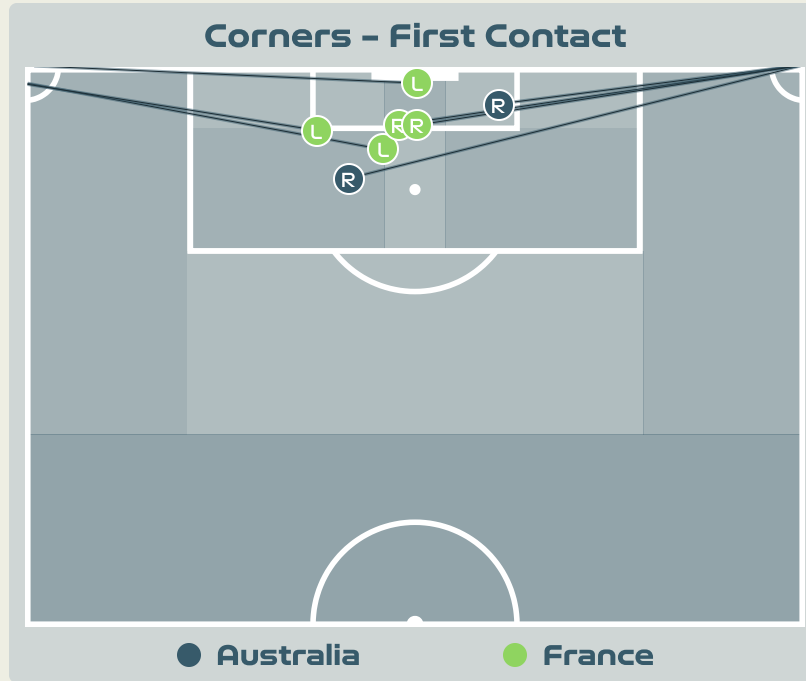

Set Plays - Corners

75

Total Set Plays

14

Total Free Kicks

0

Total Penalties

8

Total Corners

53

Total Throw Ins

Delivery Type	From Left Side	From Right Side	Total
Direct to Area	3	5	8
Short	0	0	0
Edge of Penalty Area	0	0	0

Delivery Style	Total
Inswing	6
Outswing	2
Driven	0

Free Kicks	
Type	Total
Direct	12
Direct (on target)	0
Direct (off target)	1
Indirect	2

First Contacts on Australia Crosses

2

By Australia

5

By France

Top 5 Player First Contacts		
Player	Team	Total
RENARD Wendie	France	2
FOORD Caitlin	Australia	1
FOWLER Mary	Australia	1
PEYRAUD-MAGNIN Pauline	France	1
BACHA Selma	France	1