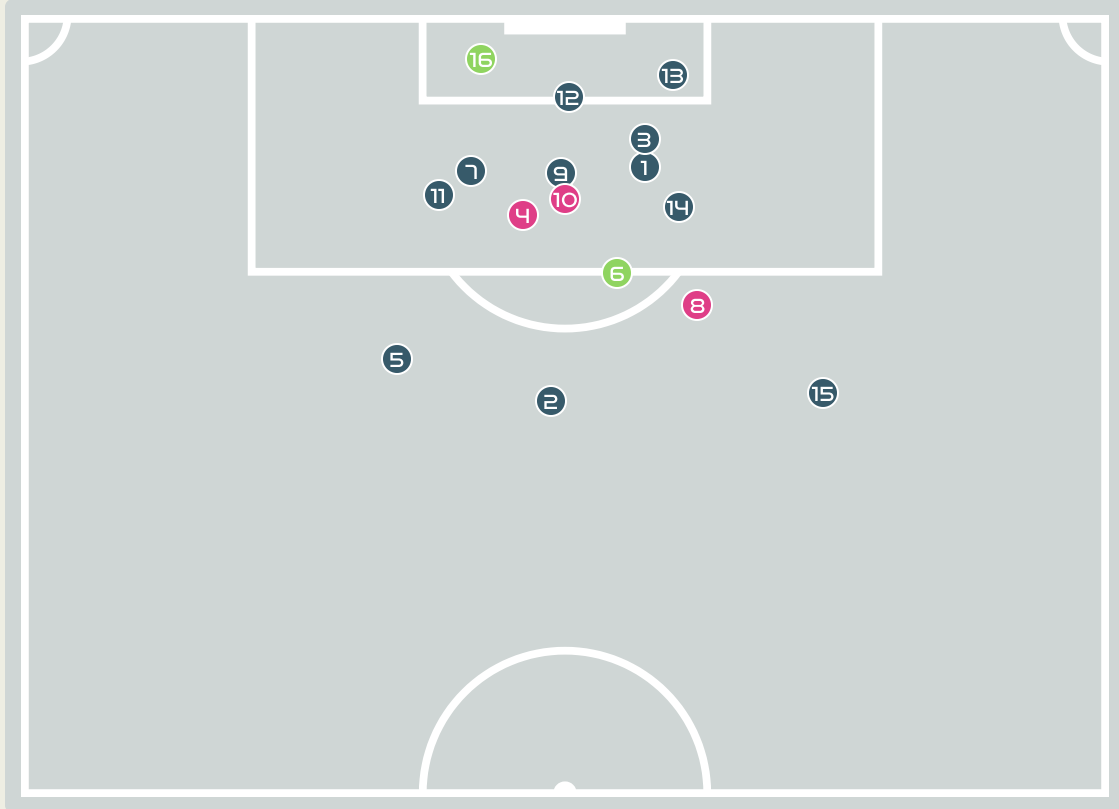

Goal Prevention

16
Total Attempts on Goal Faced

75
Save %

Total Attempts on Goal Faced	Total Goal Interventions	Save & Retain	Deflect & Retain	Save & Deflect	Save Attempt	No Save Attempt
16	3	0	0	3	2	11