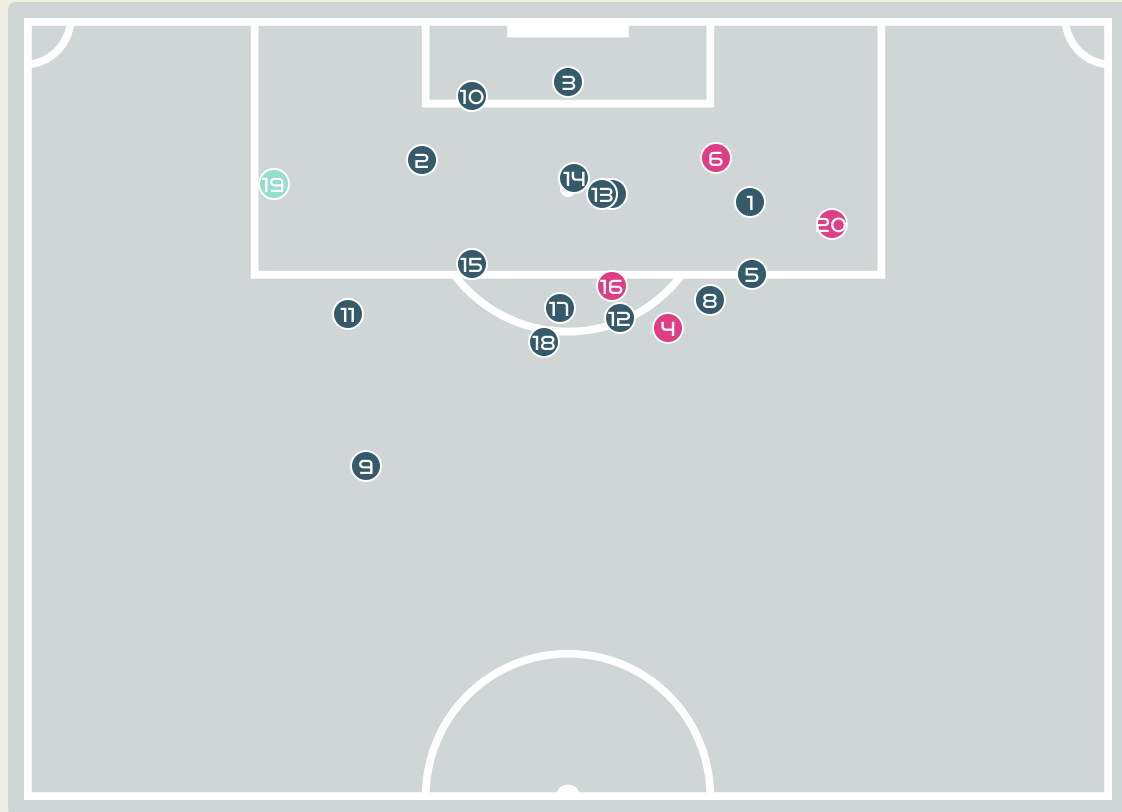

Goal Prevention

20
Total Attempts on Goal Faced

100
Save %

Total Attempts on Goal Faced	Total Goal Interventions	Save & Retain	Deflect & Retain	Save & Deflect	Save Attempt	No Save Attempt
20	5	1	0	4	0	15