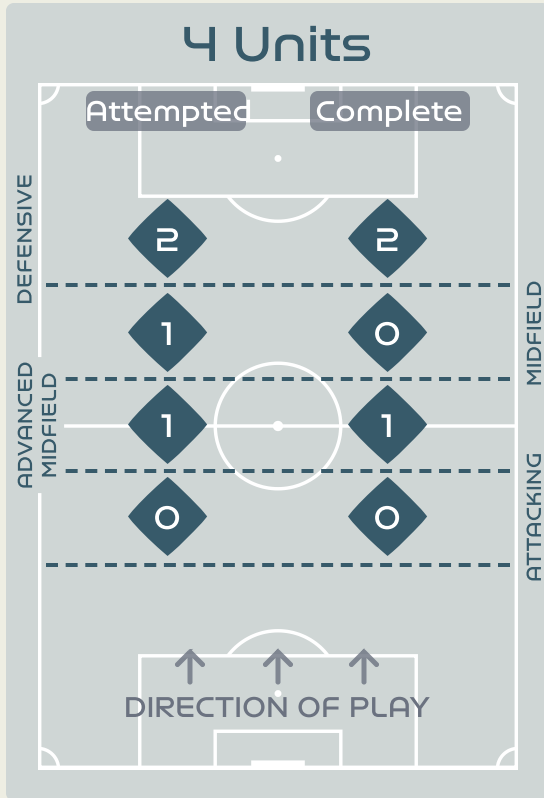

# In Possession Line Height & Team Length

# Line Breaks

Australia

Attempted Line Breaks

166

Attempted Line Breaks 4

Inside Shape 2

Outside Shape 2

Attempted Line Breaks 115