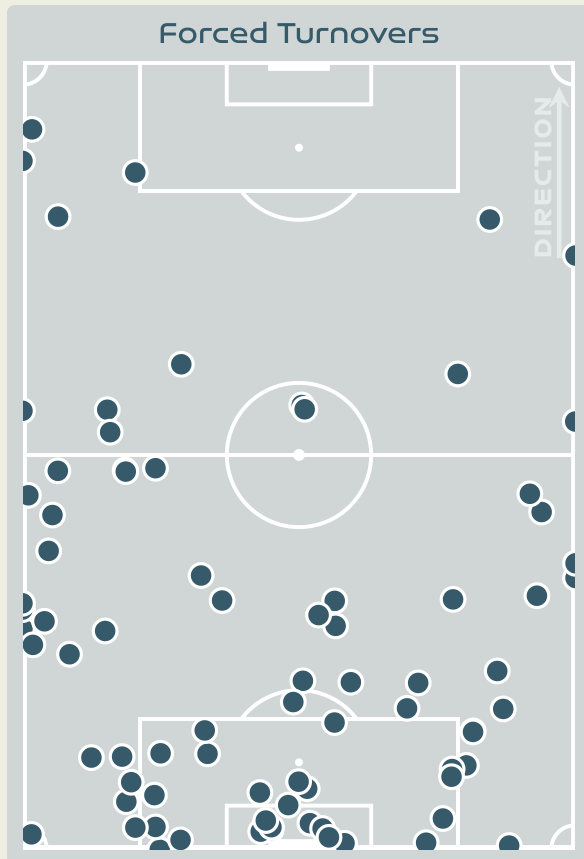

Defensive Actions

Blocks

#	Player	Total Possession Regains
18	ARNOLD Mackenzie	7
7	CATLEY Steph	3
9	FOORD Caitlin	6
10	VAN EGMOND Emily	2
11	FOWLER Mary	4
14	KENNEDY Alanna	5
15	HUNT Clare	9
16	RASO Hayley	4
19	GORRY Katrina	4
21	CARPENTER Ellie	3
23	COONEY-CROSS Kyra	3
5	VINE Cortnee	0
13	YALLOP Tameka	1
20	KERR Sam	2

Possession Contests

Most Possession Regains

9
HUNT Clare
RIGHT CENTRE BACK