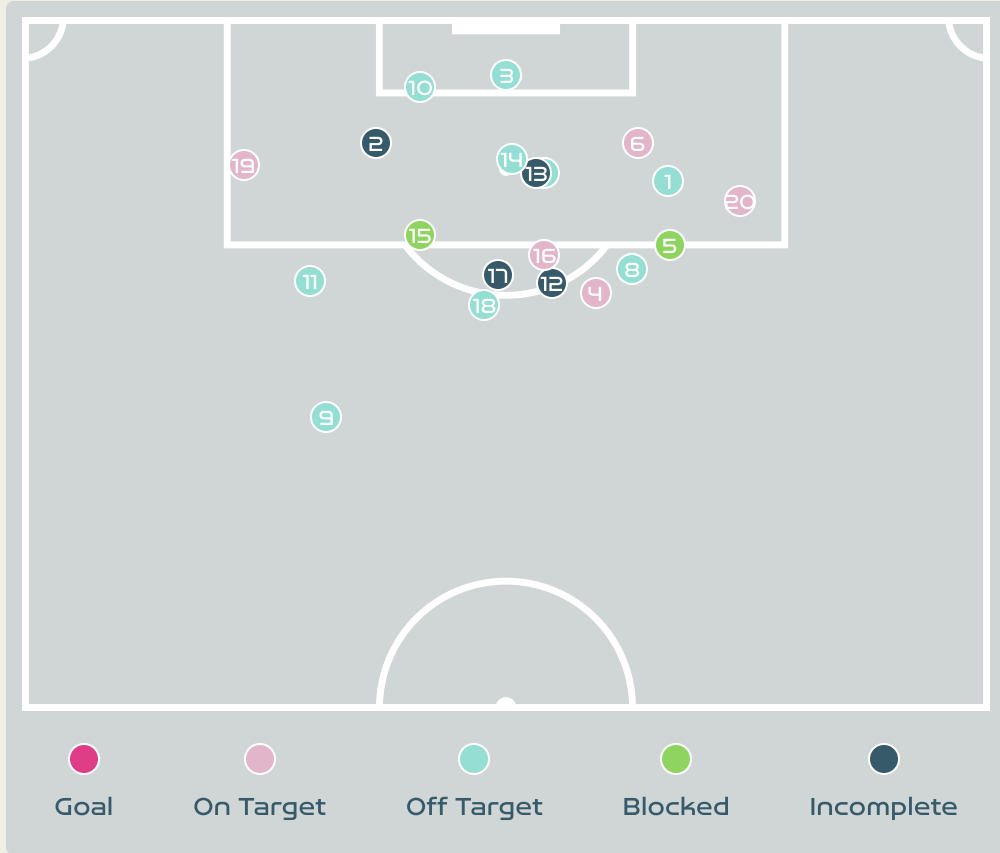

Attempts at Goal

Key	Outcome	Shots
	Goals	0
	On Target	5
	Off Target	9
	Blocked	2
	Incomplete	4