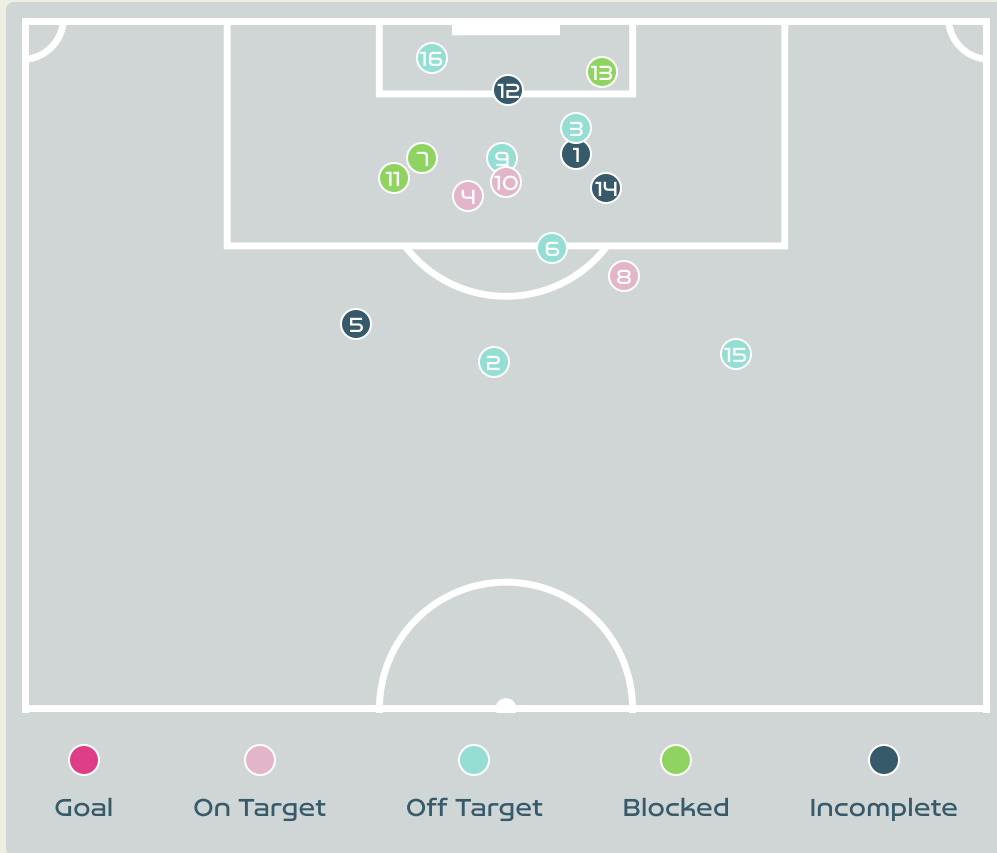

Attempts at Goal

Key	Outcome	Shots
	Goals	0
	On Target	3
	Off Target	6
	Blocked	3
	Incomplete	4