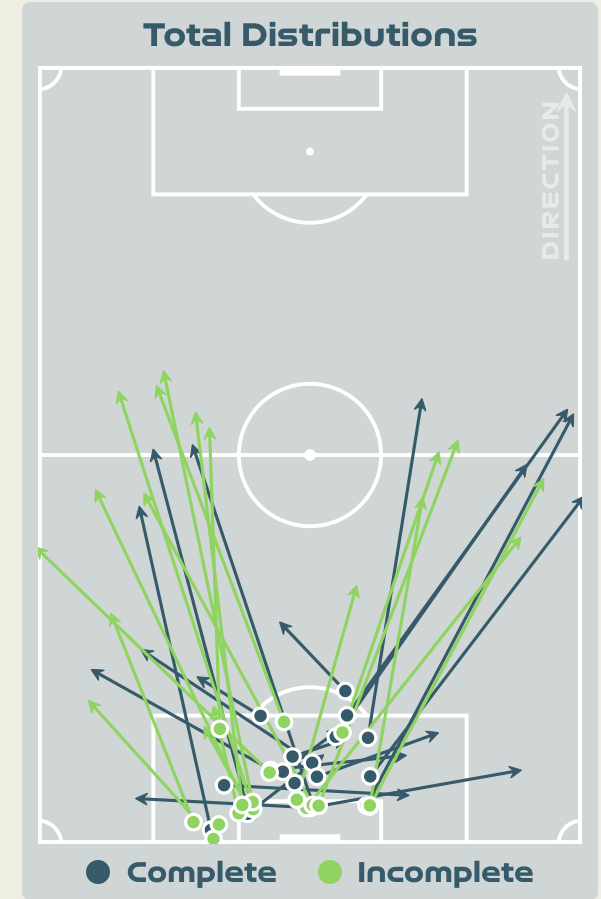

Goalkeeping Distribution