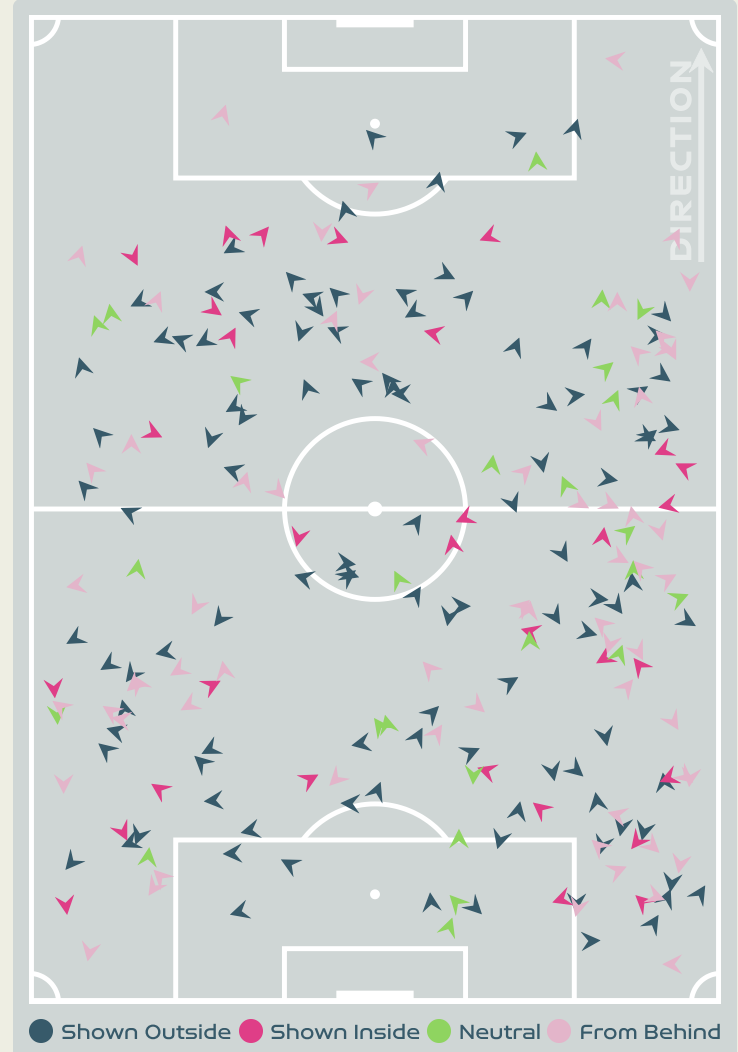

**Most Direct Pressures**

**13**

**GORRY Katrina**  
RIGHT CENTRE MIDFIELD

**Most Direct Pressures**

**14**

**GEYORO Grace**  
RIGHT CENTRE MIDFIELD