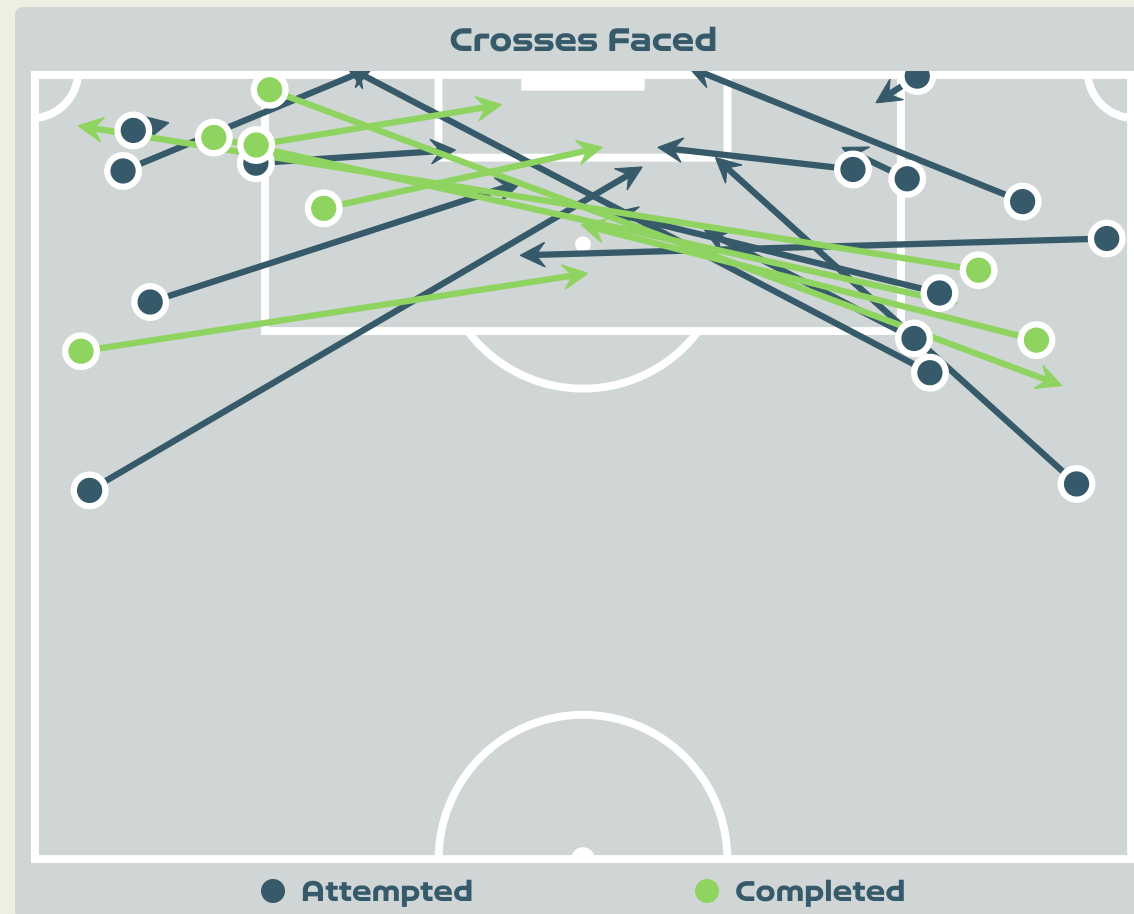

Aerial Control

Delivery Types Faced

Total	In Swing	Out Swing	Driven	Lofted	Cutback	Push
30	7	8	2	10	0	3