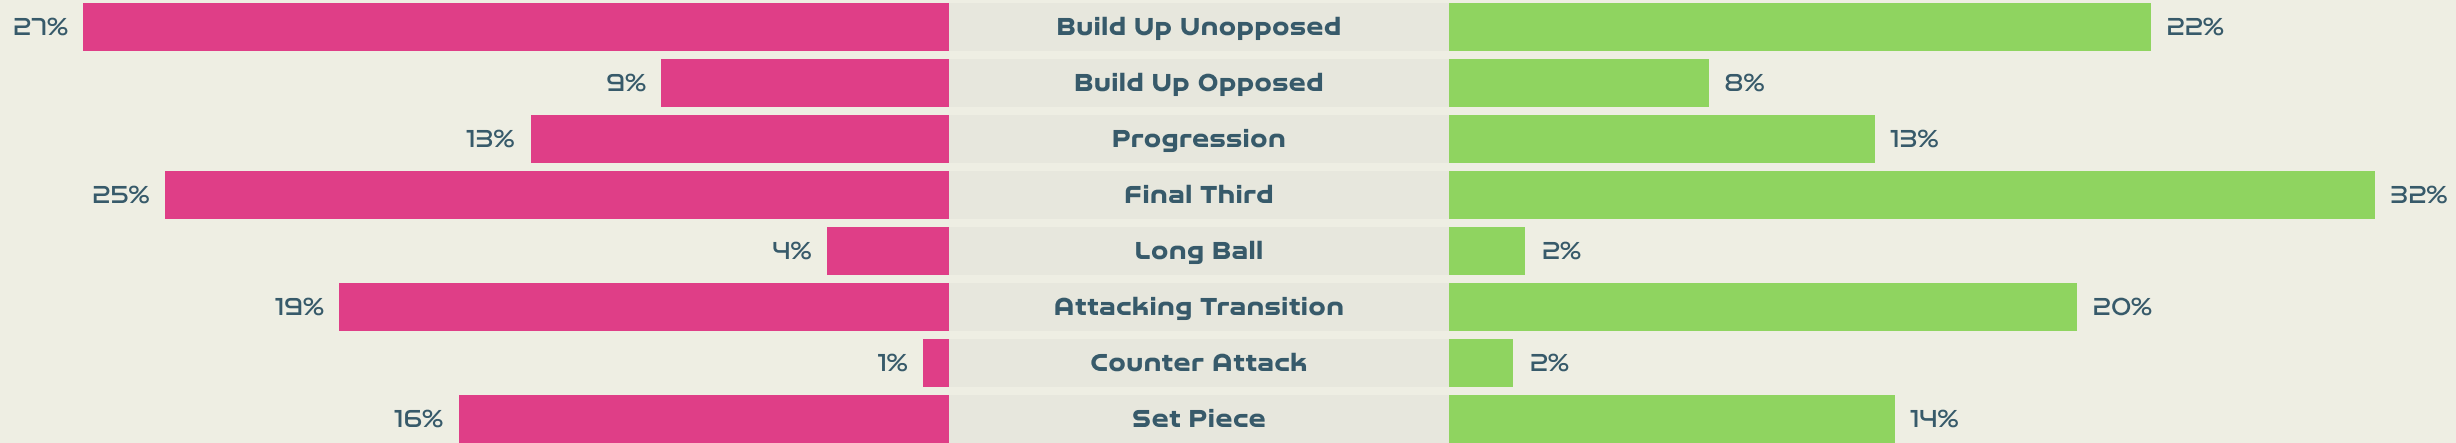

Australia

Phases of Play

France

IN POSSESSION