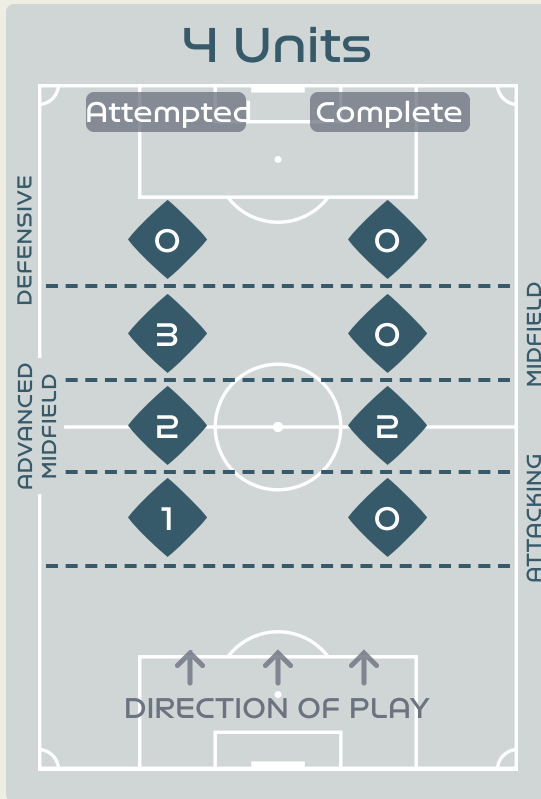

In Possession Line Height & Team Length

Line Breaks

Japan

Attempted Line Breaks

160

Attempted Line Breaks **6**
 Inside Shape 6
 Outside Shape 0

Attempted Line Breaks **116**
 Inside Shape 61
 Outside Shape 55

Attempted Line Breaks **38**
 Inside Shape 23
 Outside Shape 15

Line Breaks

Sweden

Attempted Line Breaks

118

Attempted Line Breaks	7
Inside Shape	6
Outside Shape	1

Attempted Line Breaks	53
Inside Shape	37
Outside Shape	16