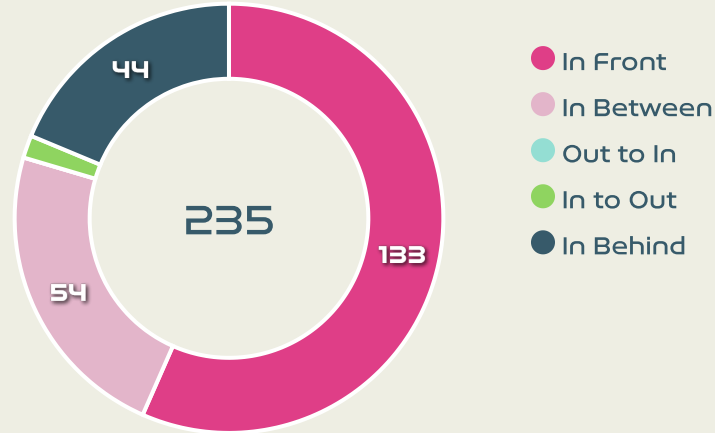

Movement Types by Phase

Final Third Phase

Progression Phase

Build Up Phase

All Movement Types

- In Front
- In Between
- Out to In
- In to Out
- In Behind

Top Ranked Players

Type	Player	Movements
In Front	23 RUBENSSON Elin	48
In Between	9 ASLLANI Kosovare	21
Out to In	1 MUSOVIC Zecira	0
In to Out	9 ASLLANI Kosovare	3
In Behind	11 BLACKSTENIUS Stina	25