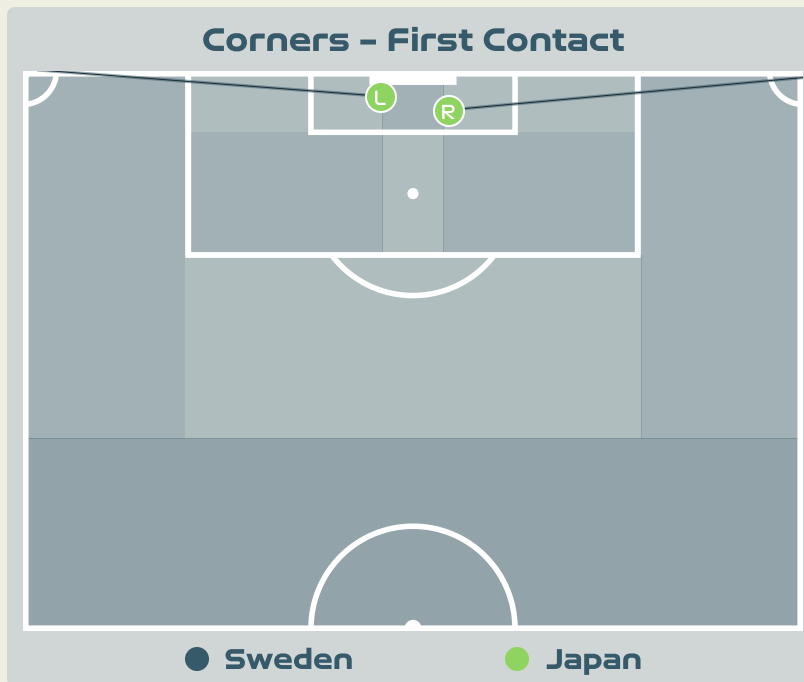

Set Plays - Corners

46

Total Set Plays

7

Total Free Kicks

1

Total Penalties

3

Total Corners

35

Total Throw Ins

Delivery Type	From Left Side	From Right Side	Total
Direct to Area	1	2	3
Short	0	0	0
Edge of Penalty Area	0	0	0

Delivery Style	Total
Inswing	3
Outswing	0
Driven	0

Free Kicks	
Type	Total
Direct	5
Direct (on target)	0
Direct (off target)	0
Indirect	2

First Contacts on Sweden Crosses

0

By Sweden

2

By Japan

Top 5 Player First Contacts		
Player	Team	Total
TANAKA Mina	Japan	1
UEKI Riko	Japan	1