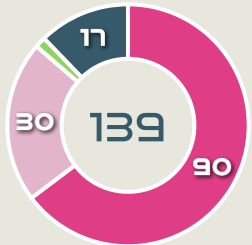

Movement Types by Phase

Final Third Phase

Progression Phase

Build Up Phase

All Movement Types

- In Front
- In Between
- Out to In
- In to Out
- In Behind

Top Ranked Players

Type	Player	Movements
In Front	23 RUBENSSON Elin	48
In Between	9 ASLLANI Kosovare	21
Out to In	1 MUSOVIC Zecira	0
In to Out	9 ASLLANI Kosovare	3
In Behind	11 BLACKSTENIUS Stina	25