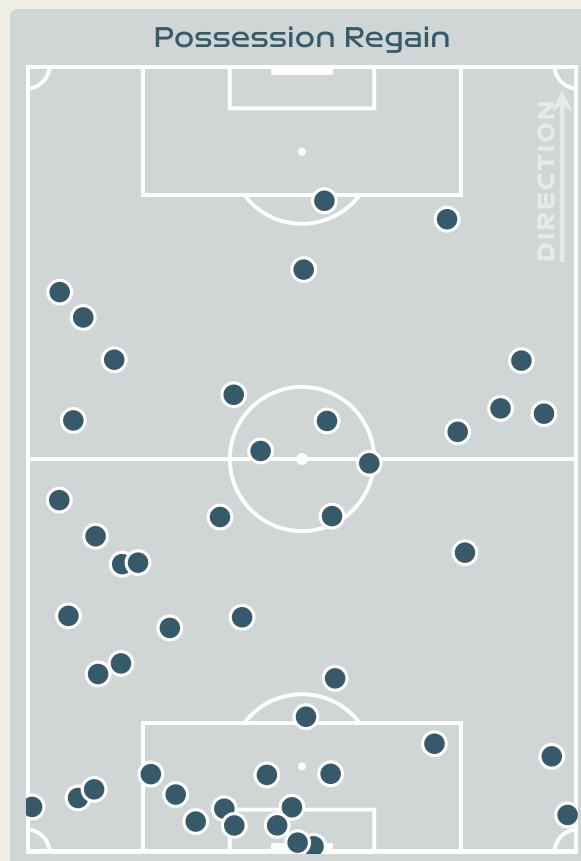

6

Interceptions

34

Tackles

4.48

Possession Actions / Defensive Action

Blocks

Possession Contests

Most Possession Regains

11

HASEGAWA Yui
RIGHT CENTRE MIDFIELD

#	Player	Total Possession Regains
1	YAMASHITA Ayaka	5
2	SHIMIZU Risa	3
3	MINAMI Moeka	6
4	KUMAGAI Saki	3
6	SUGITA Hina	2
7	MIYAZAWA Hinata	3
10	NAGANO Fuka	2
11	TANAKA Mina	2
12	TAKAHASHI Hana	5
14	HASEGAWA Yui	11
15	FUJINO Aoba	2
9	UEKI Riko	1
13	ENDO Jun	2
16	HAYASHI Honoka	1
17	SEIKE Kiko	0
20	HAMANO Maika	0