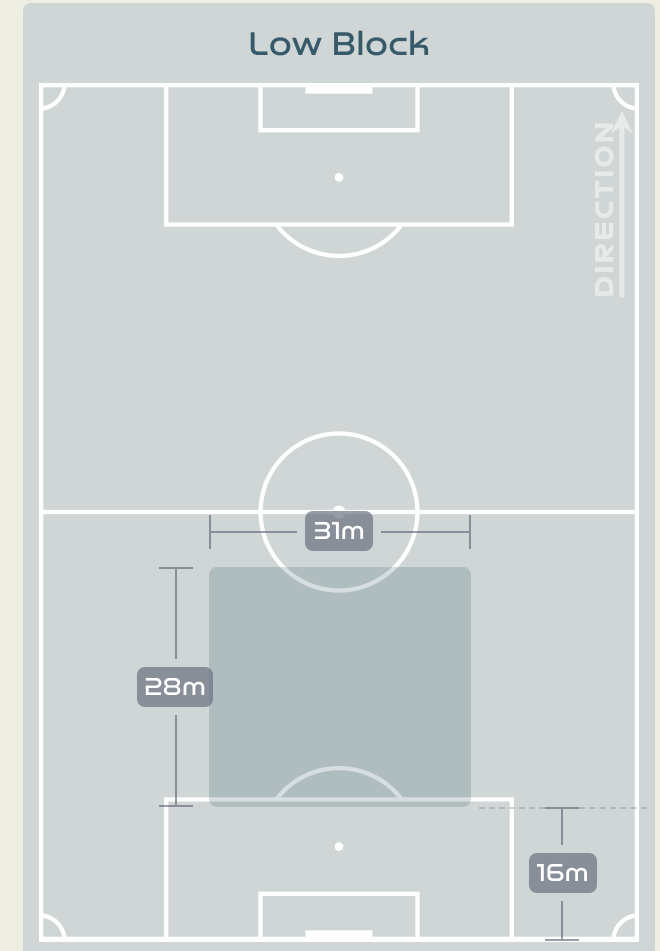

Defensive Line Height & Team Length