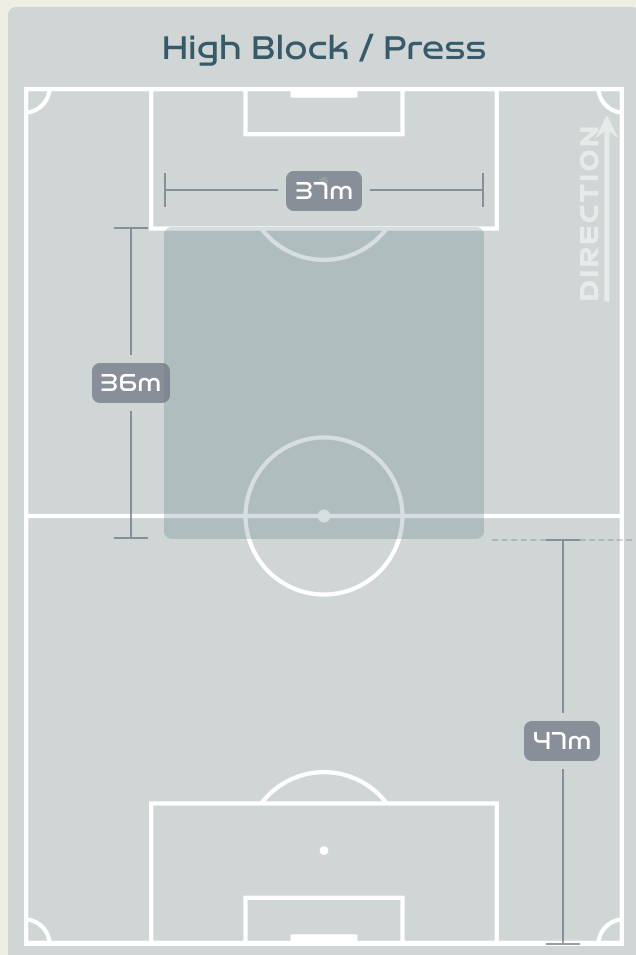

Defensive Line Height & Team Length