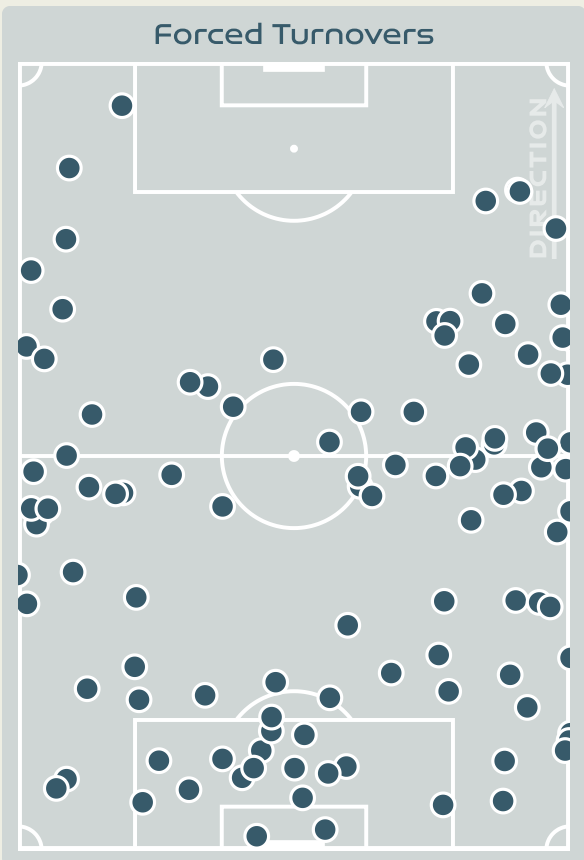

Most Possession Regains

11

HASEGAWA Yui
RIGHT CENTRE MIDFIELD

#	Player	Total Possession Regains
1	YAMASHITA Ayaka	5
2	SHIMIZU Risa	3
3	MINAMI Moeka	6
4	KUMAGAI Saki	3
6	SUGITA Hina	2
7	MIYAZAWA Hinata	3
10	NAGANO Fuka	2
11	TANAKA Mina	2
12	TAKAHASHI Hana	5
14	HASEGAWA Yui	11
15	FUJINO Aoba	2
9	UEKI Riko	1
13	ENDO Jun	2
16	HAYASHI Honoka	1
17	SEIKE Kiko	0
20	HAMANO Maika	0

Tackles

4.57

Possession Actions / Defensive Action

Blocks

Possession Contests

Most Possession Regains

9

ILESTEDT Amanda
RIGHT CENTRE BACK