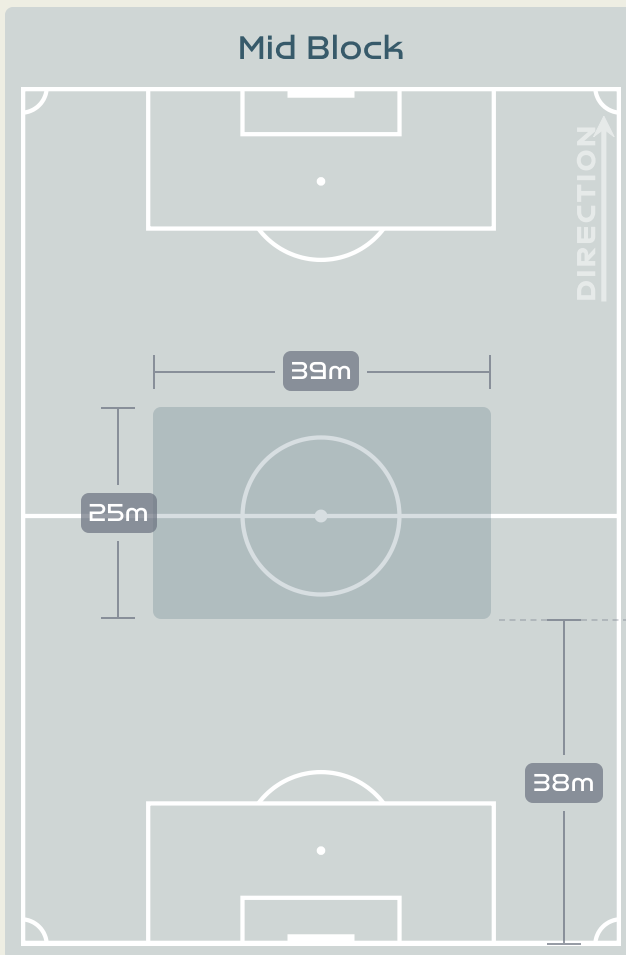

Tackles

4.57

Possession Actions / Defensive Action

Blocks

Possession Contests

Most Possession Regains

9

ILESTEDT Amanda
RIGHT CENTRE BACK

Defensive Line Height & Team Length

Defensive Line Height & Team Length

Defensive Pressure

264	Total Pressures	245
61	Direct Pressures	67
1.75s	Avg Pressure Duration	1.36s
83	Forced Turnovers	107
10.76s	Ball Recovery Time	10.09s
98	Pushing on into Pressing	107
225	Pushing on	202
43	Pressing Direction Inside	31
152	Pressing Direction Outside	142