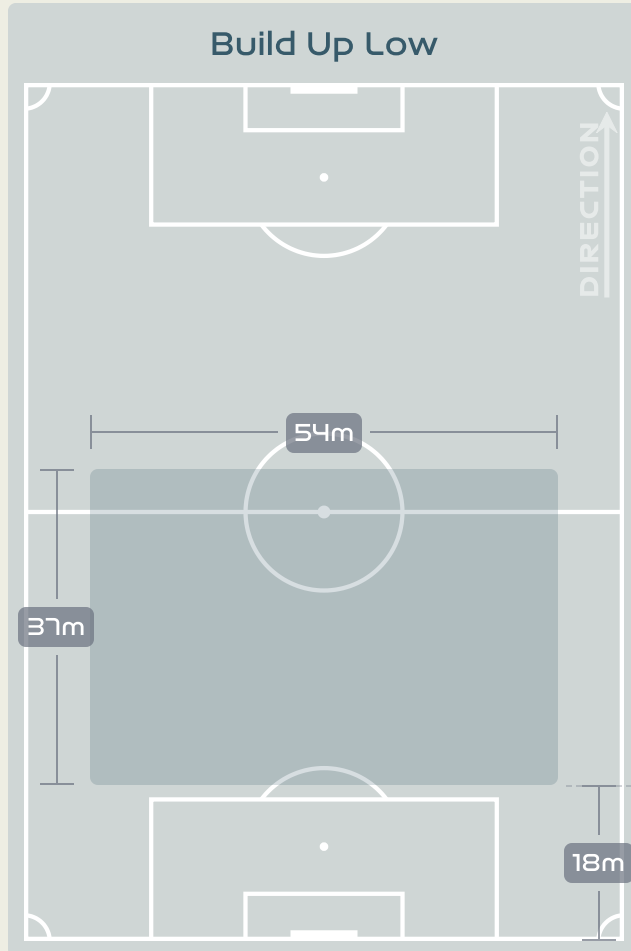

In Possession Line Height & Team Length

Line Breaks

Japan

Attempted Line Breaks

160

Attempted Line Breaks **6**
 Inside Shape 6
 Outside Shape 0

Attempted Line Breaks **116**
 Inside Shape 61
 Outside Shape 55