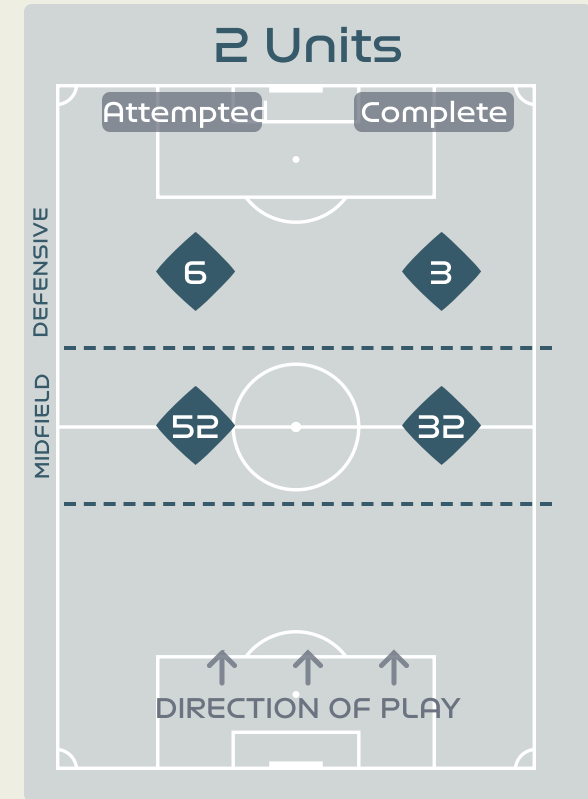

In Possession Line Height & Team Length

Line Breaks

Japan

Attempted Line Breaks

160

Attempted Line Breaks **6**
 Inside Shape 6
 Outside Shape 0

Attempted Line Breaks **116**
 Inside Shape 61
 Outside Shape 55

Attempted Line Breaks **38**
 Inside Shape 23
 Outside Shape 15

Line Breaks

Sweden

Attempted Line Breaks

118

Attempted Line Breaks	7
Inside Shape	6
Outside Shape	1

Attempted Line Breaks	53
Inside Shape	37
Outside Shape	16

Attempted Line Breaks	58
Inside Shape	46
Outside Shape	12

Passing Networks

#	Passes From ↓ to →	YAMASHITA Ayaka	SHIMIZU Risa	MINAMI Moeka	KUMAGAI Saki	SUGITA Hina	MIYAZAWA Hinata	NAGANO Fuka	TANAKA Mina	TAKAHASHI Hana	HASEGAWA Yui	FUJINO Aoba	UEKI Riko	ENDO Jun	HAYASHI Honoka	SEIKE Kiko	HAMANO Maika
1	YAMASHITA Ayaka		0	5	8	0	0	3	1	10	3	0	0	0	0	0	0
2	SHIMIZU Risa	0		0	1	0	1	1	0	7	10	9	1	0	0	1	0
3	MINAMI Moeka	9	1		6	4	5	3	0	3	3	2	0	7	0	0	0
4	KUMAGAI Saki	4	2	11		0	0	5	0	18	2	1	0	0	0	0	0
6	SUGITA Hina	0	0	4	0		3	0	1	1	0	0	0	0	0	0	0
7	MIYAZAWA Hinata	0	3	2	0	2		3	2	0	2	0	0	3	0	0	0
10	NAGANO Fuka	0	3	6	4	2	5		1	2	7	4	1	1	0	0	0
11	TANAKA Mina	0	1	1	0	0	2	0		0	0	0	0	0	0	0	0
12	TAKAHASHI Hana	0	20	1	14	0	0	8	1		6	3	1	0	0	0	0
14	HASEGAWA Yui	1	11	4	4	1	1	5	3	2		9	2	2	1	2	0
15	FUJINO Aoba	3	7	0	1	2	0	2	3	5	4		1	1	0	0	0
9	UEKI Riko	0	0	0	0	0	1	1	0	0	4	0		0	0	1	0
13	ENDO Jun	0	0	3	1	0	1	1	0	0	4	0	1		0	2	4
16	HAYASHI Honoka	0	1	1	0	0	0	0	0	1	3	0	0	1		3	1
17	SEIKE Kiko	0	1	0	0	0	0	0	0	0	0	1	0	1	2		0
20	HAMANO Maika	0	0	0	0	0	0	0	0	0	1	0	0	4	1	0	