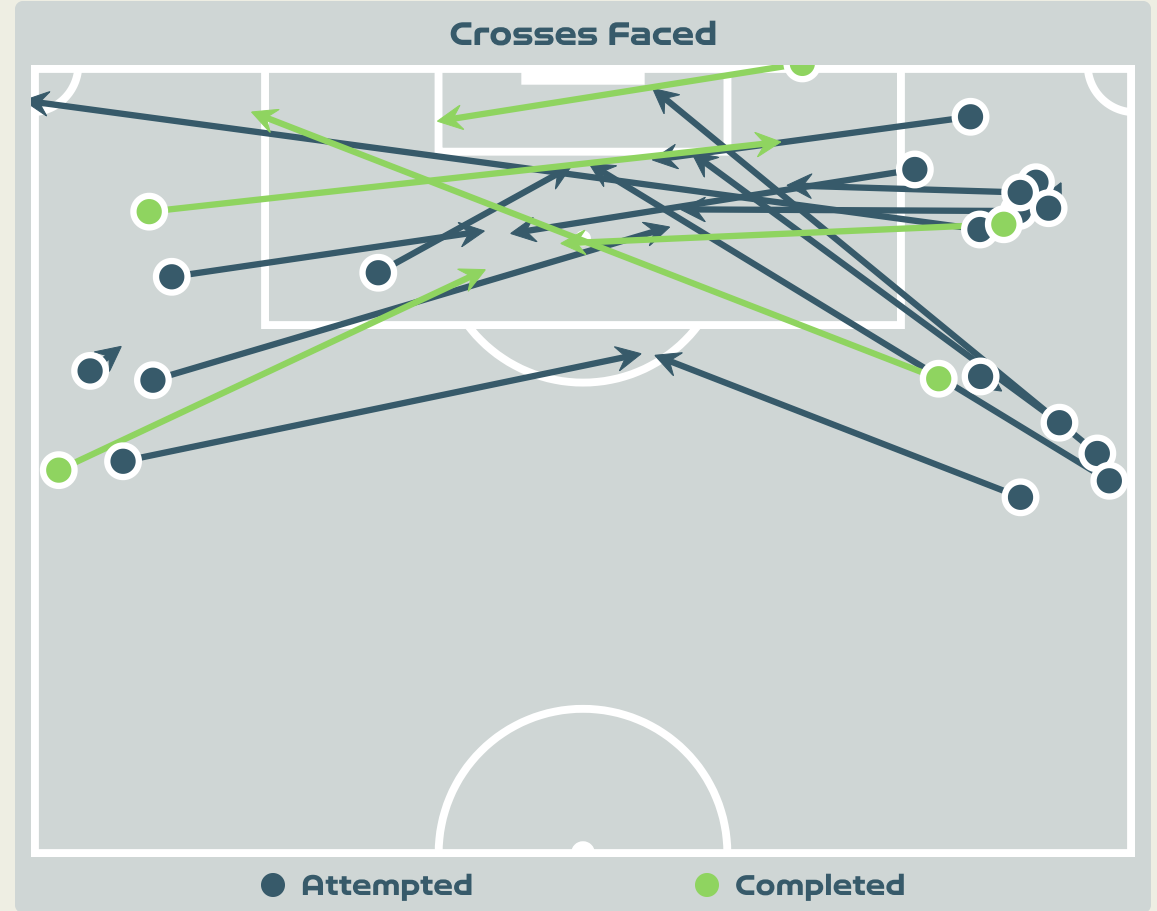

13
Total Attempts on Goal Faced

60
Save %

Total Attempts on Goal Faced	Total Goal Interventions	Save & Retain	Deflect & Retain	Save & Deflect	Save Attempt	No Save Attempt
13	4	2	0	2	1	8

Goal Prevention

Total Attempts on Goal Faced	Total Goal Interventions	Save & Retain	Deflect & Retain	Save & Deflect	Save Attempt	No Save Attempt
11	2	0	0	2	6	3

Aerial Control

Delivery Types Faced

Total	In Swing	Out Swing	Driven	Lofted	Cutback	Push
16	3	1	1	6	0	5

Aerial Control

Delivery Types Faced

Total	In Swing	Out Swing	Driven	Lofted	Cutback	Push
24	0	7	2	14	0	1