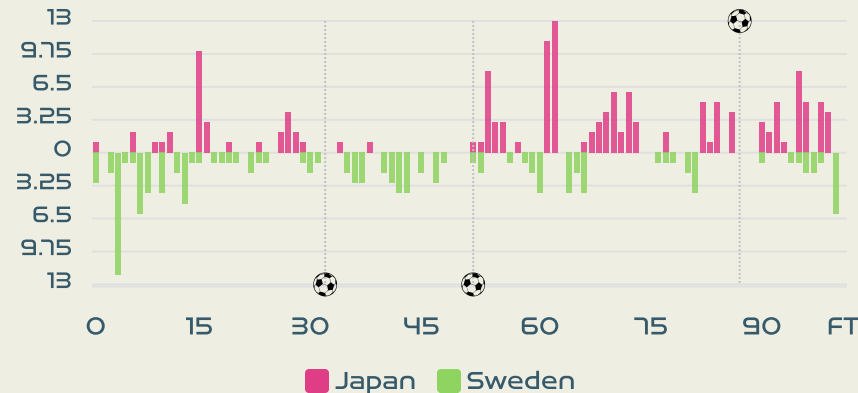

Distribution in the Final Third