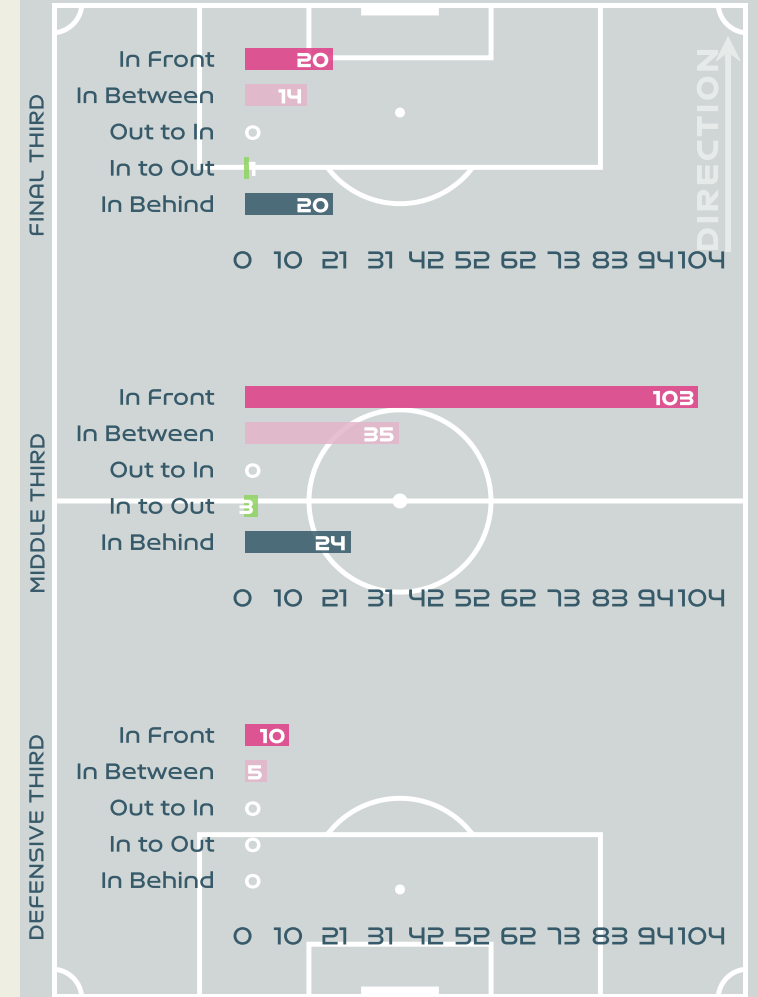

Movement Types Pitch Third