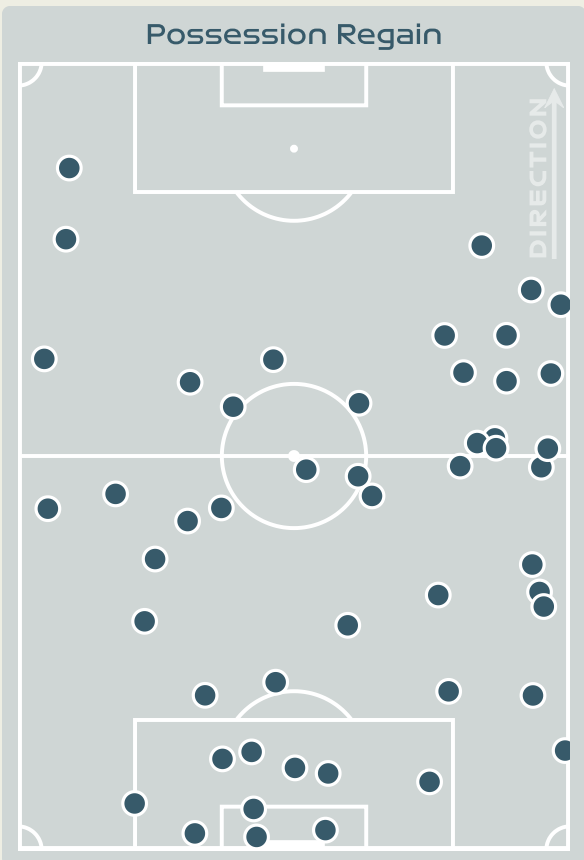

Most Possession Regains

11

HASEGAWA Yui
RIGHT CENTRE MIDFIELD

#	Player	Total Possession Regains
1	YAMASHITA Ayaka	5
2	SHIMIZU Risa	3
3	MINAMI Moeka	6
4	KUMAGAI Saki	3
6	SUGITA Hina	2
7	MIYAZAWA Hinata	3
10	NAGANO Fuka	2
11	TANAKA Mina	2
12	TAKAHASHI Hana	5
14	HASEGAWA Yui	11
15	FUJINO Aoba	2
9	UEKI Riko	1
13	ENDO Jun	2
16	HAYASHI Honoka	1
17	SEIKE Kiko	0
20	HAMANO Maika	0

Defensive Actions

107

Forced Turnovers

51

Possession Regained

4

Interceptions

33

Tackles

4.57

Possession Actions / Defensive Action

Blocks

Possession Contests

Most Possession Regains

9

ILESTEDT Amanda
RIGHT CENTRE BACK