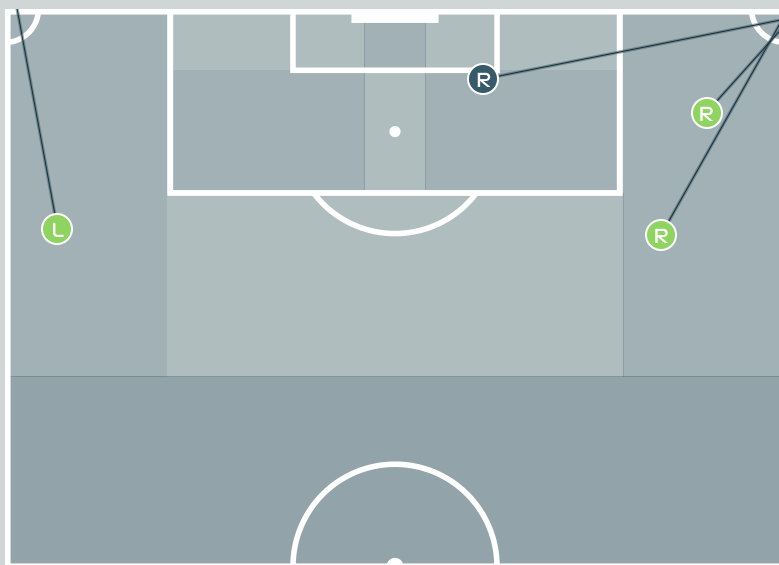

1

Total Penalties

4

Total Corners

38

Total Throw Ins

Corners - First Contact

● Japan

● Sweden

Delivery Type	From Left Side	From Right Side	Total
Direct to Area	0	1	1
Short	1	2	3
Edge of Penalty Area	0	0	0

Delivery Style	Total
Inswing	0
Outswing	1
Driven	0

Free Kicks

Type	Total
Direct	10
Direct (on target)	0
Direct (off target)	1
Indirect	0