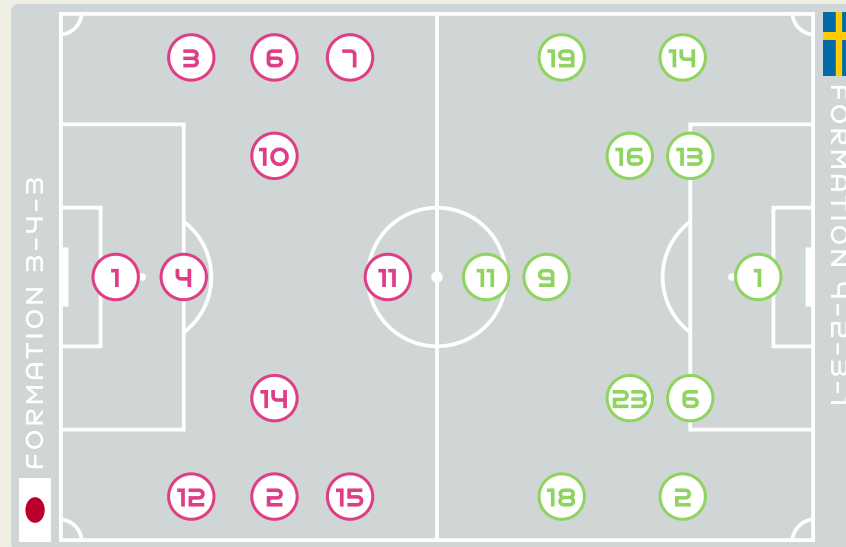

Sweden

STARTING

1	GK	YAMASHITA Ayaka	
2	DF	SHIMIZU Risa	
3	DF	MINAMI Moeka	
4	DF	KUMAGAI Saki (C)	
6	MF	SUGITA Hina	↓ 46'
7	MF	MIYAZAWA Hinata	↓ 80'
10	MF	NAGANO Fuka	↓ 80'
11	FW	TANAKA Mina	↓ 52'
12	DF	TAKAHASHI Hana	↓ 90+2'
14	MF	HASEGAWA Yui	
15	MF	FUJINO Aoba	

SUBSTITUTES

18	GK	TANAKA Momoko	
21	GK	HIRAO Chika	
5	DF	MIYAKE Shiori	
8	MF	NAOMOTO Hikaru	
9	FW	UEKI Riko	↑ 52' 79'
13	MF	ENDO Jun	↑ 46'
16	MF	HAYASHI Honoka	↑ 80' 81'
17	MF	SEIKE Kiko	↑ 80'
19	DF	MORIYA Miyabi	
20	FW	HAMANO Maika	↑ 90+2'
22	FW	CHIBA Remina	
23	DF	ISHIKAWA Rion	