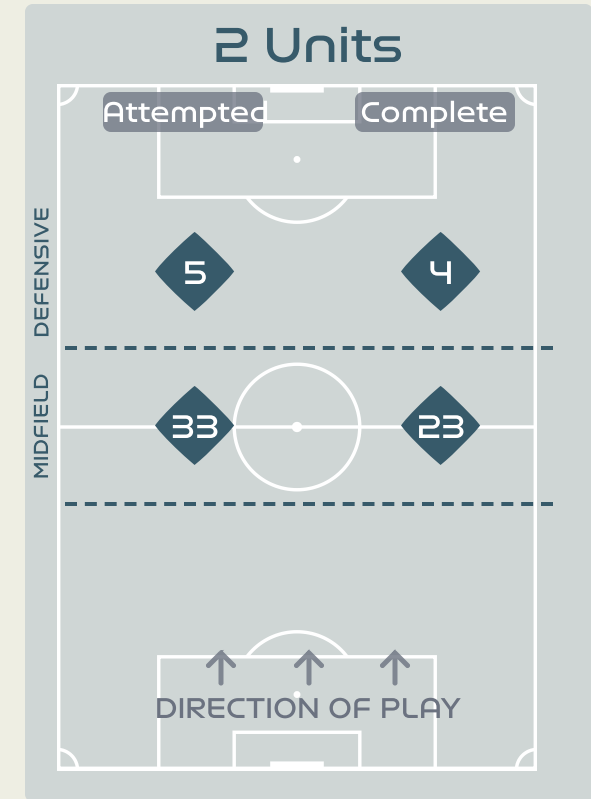

In Possession Line Height & Team Length

Line Breaks

Japan

Attempted Line Breaks

160

Attempted Line Breaks **6**
 Inside Shape 6
 Outside Shape 0

Attempted Line Breaks **116**
 Inside Shape 61
 Outside Shape 55

Attempted Line Breaks **38**
 Inside Shape 23
 Outside Shape 15

Line Breaks

Sweden

Attempted Line Breaks

118

Attempted Line Breaks	7
Inside Shape	6
Outside Shape	1

Attempted Line Breaks	53
Inside Shape	37
Outside Shape	16