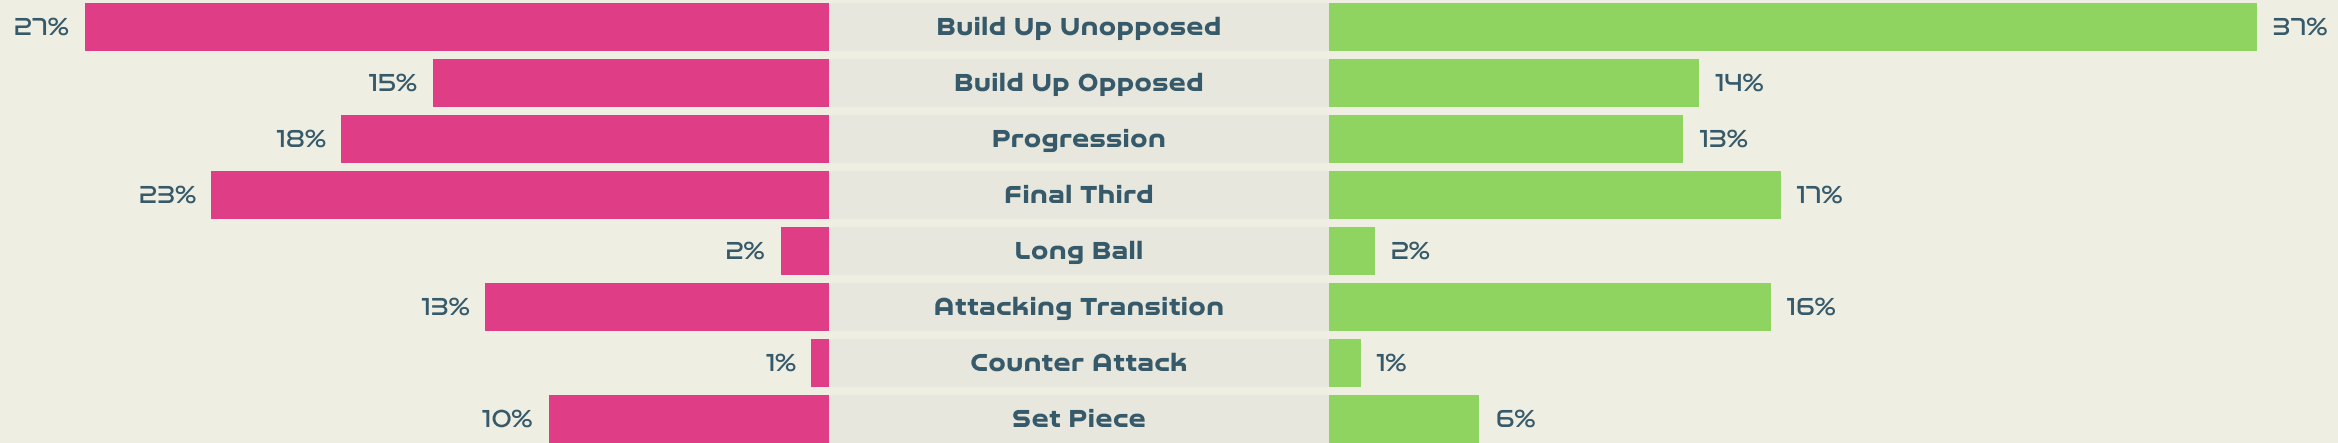

Japan

Phases of Play

Sweden

IN POSSESSION