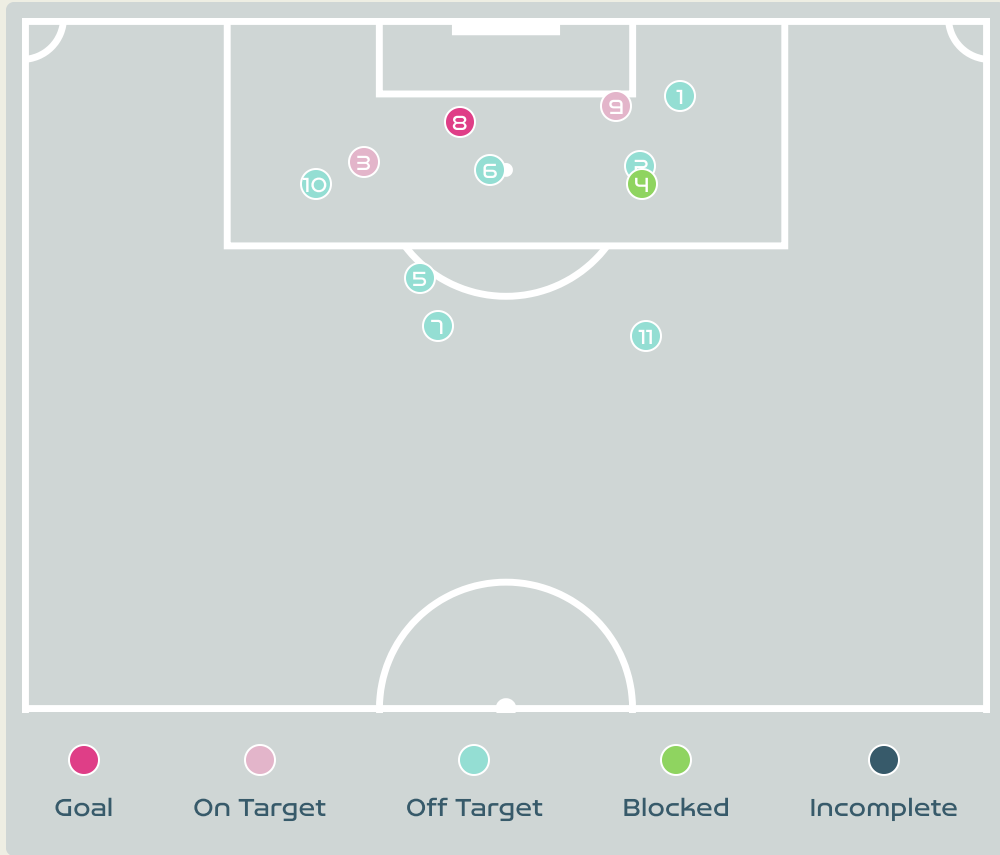

Attempts at Goal

Key	Outcome	Shots
●	Goals	1
●	On Target	2
●	Off Target	7
●	Blocked	1
●	Incomplete	0

Attempts at Goal

Time	Player	Outcome	Body Part	Delivery Type
62	15 FUJINO Aoba	Off Target	Right Foot	Cross
67	14 HASEGAWA Yui	Off Target	Right Foot	Loose Ball
70	15 FUJINO Aoba	On Target - Saved	Left Foot	Pass
72	15 FUJINO Aoba	Incomplete - Blocked	Left Foot	Pass
72	14 HASEGAWA Yui	Deflected Off Target - Defensive Event	Right Foot	Pass
75	9 UEKI Riko	Off Target	Right Foot	Penalty
86	15 FUJINO Aoba	Off Target	Right Foot	Freekick
86	16 HAYASHI Honoka	On Target - Goal	Right Foot	Loose Ball
90	9 UEKI Riko	On Target - Saved	Right Foot	Corner
91	17 SEIKE Kiko	Off Target	Right Foot	Pass
93	20HAMANO Maika	Off Target	Right Foot	Loose Ball