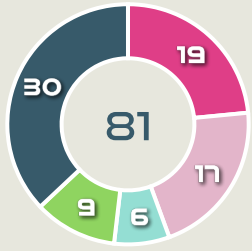

#	Player	Offers Made	Offers Received	% Made & Received
1	YAMASHITA Ayaka	3	1	33.3%
2	SHIMIZU Risa	56	21	37.5%
3	MINAMI Moeka	29	12	41.4%
4	KUMAGAI Saki	14	7	50%
6	SUGITA Hina	26	4	15.4%
7	MIYAZAWA Hinata	31	12	38.7%
10	NAGANO Fuka	38	22	57.9%
11	TANAKA Mina	23	10	43.5%
12	TAKAHASHI Hana	15	6	40%
14	HASEGAWA Yui	51	21	41.2%
15	FUJINO Aoba	36	14	38.9%
9	UEKI Riko	20	5	25%
13	ENDO Jun	18	8	44.4%
16	HAYASHI Honoka	15	8	53.3%
17	SEIKE Kiko	13	6	46.2%
20	HAMANO Maika	4	2	50%

Movement to Receive

Movement Types by Phase

Final Third Phase

Progression Phase

Build Up Phase

All Movement Types

- In Front
- In Between
- Out to In
- In to Out
- In Behind

Top Ranked Players