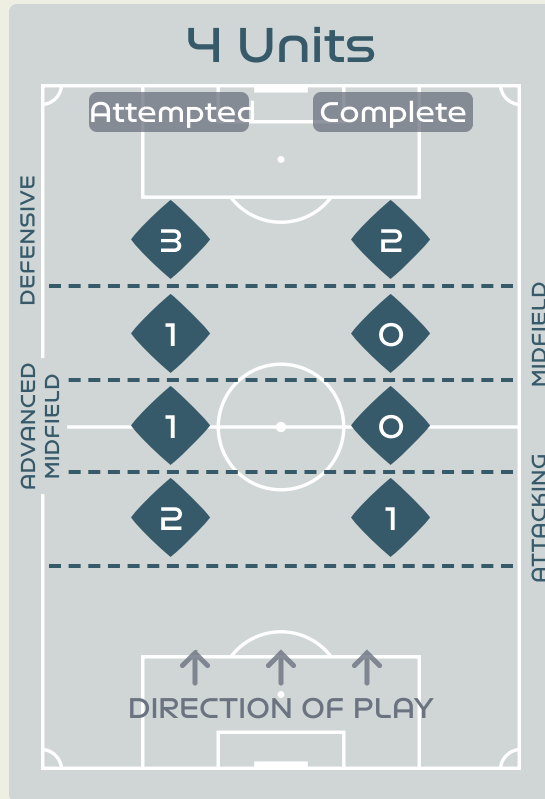

In Possession Line Height & Team Length

Line Breaks

Japan

Attempted Line Breaks

160

Attempted Line Breaks **6**
 Inside Shape 6
 Outside Shape 0

Attempted Line Breaks **116**
 Inside Shape 61
 Outside Shape 55

Attempted Line Breaks **38**
 Inside Shape 23
 Outside Shape 15

Line Breaks

Sweden

Attempted Line Breaks

118

Attempted Line Breaks	7
Inside Shape	6
Outside Shape	1

Attempted Line Breaks	53
Inside Shape	37
Outside Shape	16

Attempted Line Breaks	58
Inside Shape	46
Outside Shape	12

Passing Networks

#	Passes From ↓ to →	YAMASHITA Ayaka	SHIMIZU Risa	MINAMI Moeka	KUMAGAI Saki	SUGITA Hina	MIYAZAWA Hinata	NAGANO Fuka	TANAKA Mina	TAKAHASHI Hana	HASEGAWA Yui	FUJINO Aoba	UEKI Riko	ENDO Jun	HAYASHI Honoka	SEIKE Kiko	HAMANO Maika
1	YAMASHITA Ayaka		0	5	8	0	0	3	1	10	3	0	0	0	0	0	0
2	SHIMIZU Risa	0		0	1	0	1	1	0	7	10	9	1	0	0	1	0
3	MINAMI Moeka	9	1		6	4	5	3	0	3	3	2	0	7	0	0	0
4	KUMAGAI Saki	4	2	11		0	0	5	0	18	2	1	0	0	0	0	0
6	SUGITA Hina	0	0	4	0		3	0	1	1	0	0	0	0	0	0	0
7	MIYAZAWA Hinata	0	3	2	0	2		3	2	0	2	0	0	3	0	0	0
10	NAGANO Fuka	0	3	6	4	2	5		1	2	7	4	1	1	0	0	0
11	TANAKA Mina	0	1	1	0	0	2	0		0	0	0	0	0	0	0	0
12	TAKAHASHI Hana	0	20	1	14	0	0	8	1		6	3	1	0	0	0	0
14	HASEGAWA Yui	1	11	4	4	1	1	5	3	2		9	2	2	1	2	0
15	FUJINO Aoba	3	7	0	1	2	0	2	3	5	4		1	1	0	0	0
9	UEKI Riko	0	0	0	0	0	1	1	0	0	4	0		0	0	1	0
13	ENDO Jun	0	0	3	1	0	1	1	0	0	4	0	1		0	2	4
16	HAYASHI Honoka	0	1	1	0	0	0	0	0	1	3	0	0	1		3	1
17	SEIKE Kiko	0	1	0	0	0	0	0	0	0	0	1	0	1	2		0
20	HAMANO Maika	0	0	0	0	0	0	0	0	0	1	0	0	4	1	0	