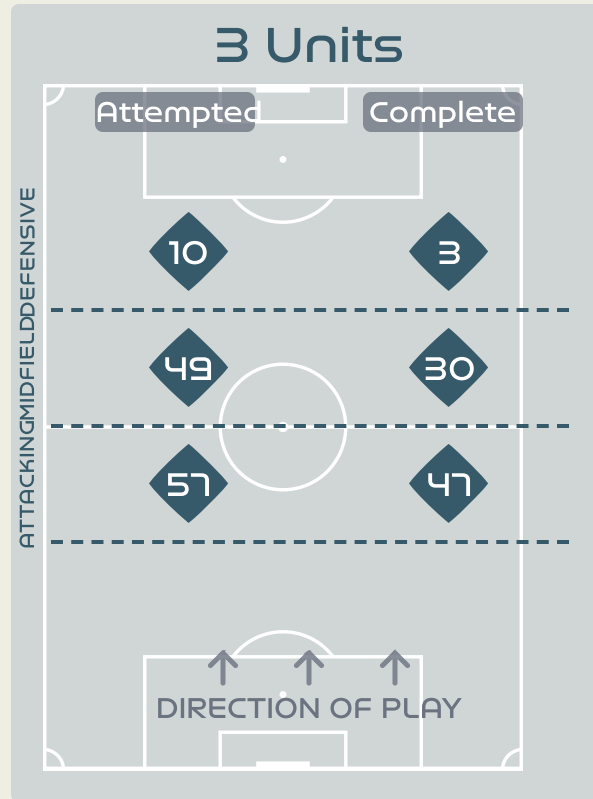

In Possession Line Height & Team Length

Line Breaks

Japan

Attempted Line Breaks

160

Attempted Line Breaks **6**
 Inside Shape 6
 Outside Shape 0

Attempted Line Breaks **116**
 Inside Shape 61
 Outside Shape 55

Attempted Line Breaks **38**
 Inside Shape 23
 Outside Shape 15

Line Breaks

Sweden

Attempted Line Breaks

118

Attempted Line Breaks	7
Inside Shape	6
Outside Shape	1

Attempted Line Breaks	53
Inside Shape	37
Outside Shape	16