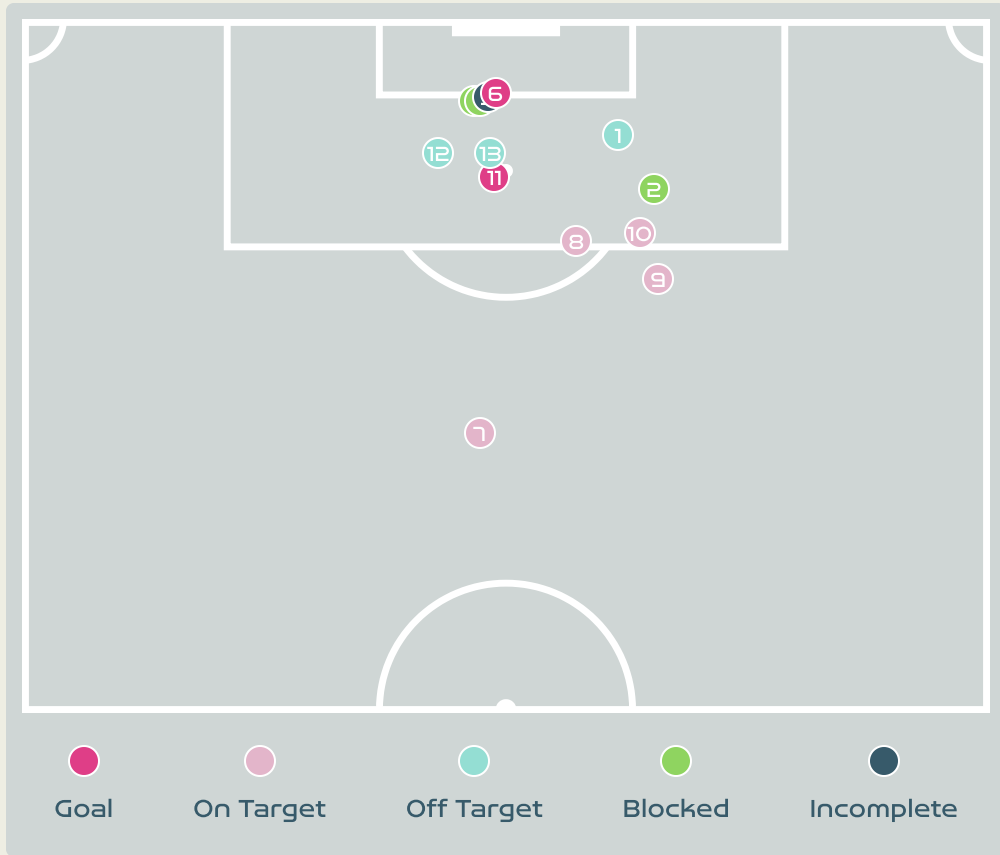

Attempts at Goal

Key	Outcome	Shots
●	Goals	1
●	On Target	2
●	Off Target	7
●	Blocked	1
●	Incomplete	0

Attempts at Goal

Time	Player	Outcome	Body Part	Delivery Type
62	15 FUJINO Aoba	Off Target	Right Foot	Cross
67	14 HASEGAWA Yui	Off Target	Right Foot	Loose Ball
70	15 FUJINO Aoba	On Target - Saved	Left Foot	Pass
72	15 FUJINO Aoba	Incomplete - Blocked	Left Foot	Pass
72	14 HASEGAWA Yui	Deflected Off Target - Defensive Event	Right Foot	Pass
75	9 UEKI Riko	Off Target	Right Foot	Penalty
86	15 FUJINO Aoba	Off Target	Right Foot	Freekick
86	16 HAYASHI Honoka	On Target - Goal	Right Foot	Loose Ball
90	9 UEKI Riko	On Target - Saved	Right Foot	Corner
91	17 SEIKE Kiko	Off Target	Right Foot	Pass
93	20HAMANO Maika	Off Target	Right Foot	Loose Ball

Attempts at Goal

Key	Outcome	Shots
	Goals	2
	On Target	4
	Off Target	3
	Blocked	3
	Incomplete	1

Attempts at Goal

Time	Player	Outcome	Body Part	Delivery Type
24	11 BLACKSTENIUS Stina	Off Target	Right Foot	Pass
31	14 BJORN Nathalie	Incomplete - Blocked	Right Foot	Loose Ball
31	6 ERIKSSON Magdalena	Incomplete - Blocked	Left Foot	Cross
31	6 ERIKSSON Magdalena	Incomplete - Blocked	Left Foot	Other
31	6 ERIKSSON Magdalena	Incomplete - Assist	Left Foot	Other
31	13 ILESTEDT Amanda	On Target - Goal	Right Foot	Loose Ball
37	16 ANGELDAL Filippa	On Target - Saved	Right Foot	Pass
41	9 ASLLANI Kosovare	On Target - Saved	Right Foot	Pass
43	16 ANGELDAL Filippa	On Target - Saved	Right Foot	Pass
46	19 KANERYD Johanna	On Target - Saved	Right Foot	Pass
50	16 ANGELDAL Filippa	On Target - Goal	Right Foot	Penalty
58	6 ERIKSSON Magdalena	Off Target	Head	Freekick
81	8 HURTIG Lina	Off Target	Head	Cross