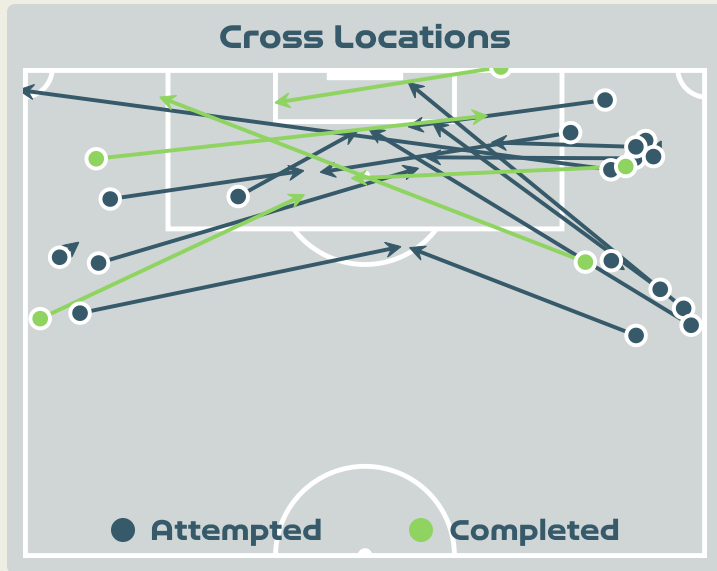

Crosses (Open Play)