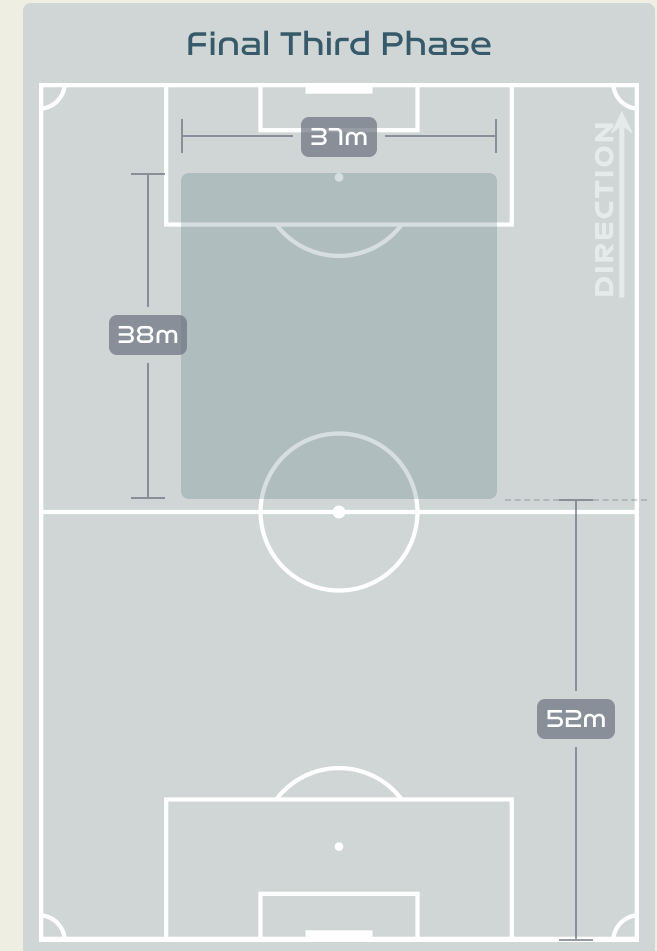

Japan

Phases of Play

Sweden

IN POSSESSION

OUT OF POSSESSION

IN POSSESSION

Japan v Sweden

In Possession Line Height & Team Length

In Possession Line Height & Team Length

Line Breaks

Japan

Attempted Line Breaks

160

Attempted Line Breaks **6**
 Inside Shape 6
 Outside Shape 0

Attempted Line Breaks **116**
 Inside Shape 61
 Outside Shape 55