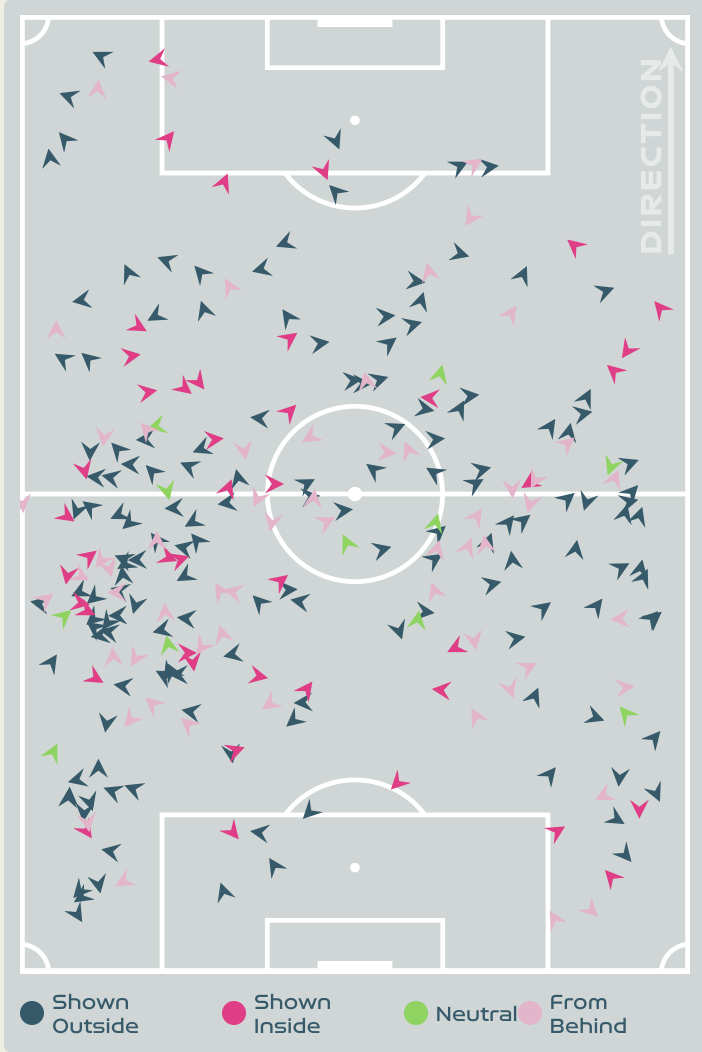

Defensive Line Height & Team Length

Defensive Line Height & Team Length

Defensive Pressure

264	Total Pressures	245
61	Direct Pressures	67
1.75s	Avg Pressure Duration	1.36s
83	Forced Turnovers	107
10.76s	Ball Recovery Time	10.09s
98	Pushing on into Pressing	107
225	Pushing on	202
43	Pressing Direction Inside	31
152	Pressing Direction Outside	142