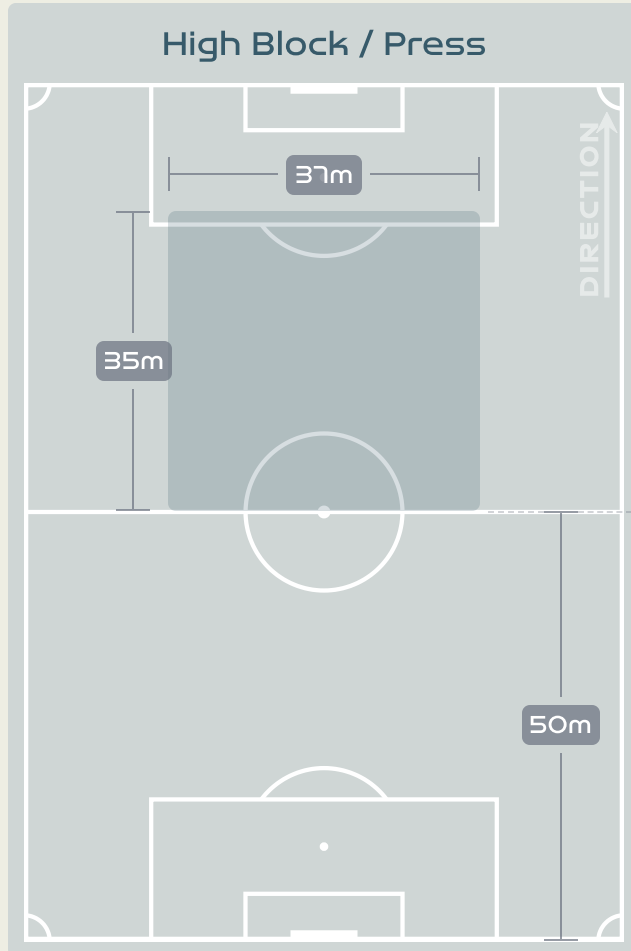

Defensive Line Height & Team Length