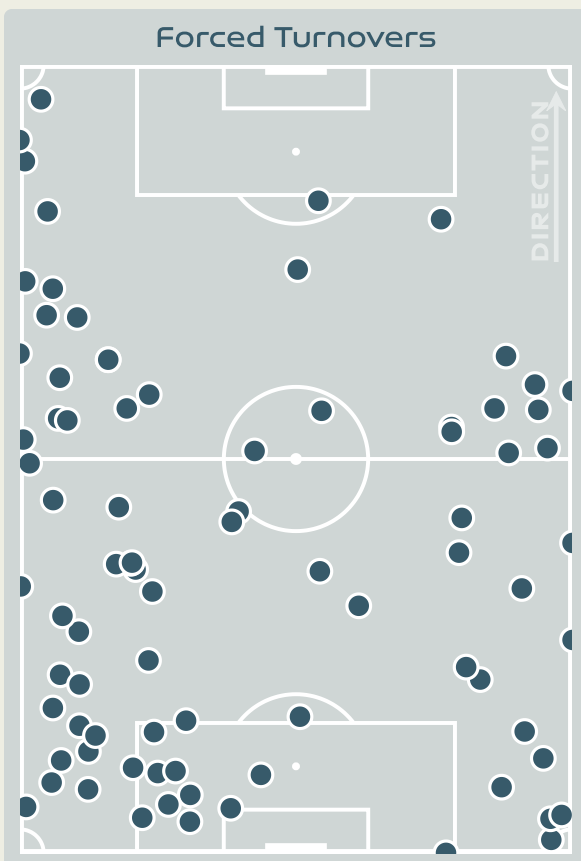

6

Interceptions

34

Tackles

4.48

Possession Actions / Defensive Action

Blocks

Possession Contests

Most Possession Regains

11

HASEGAWA Yui
RIGHT CENTRE MIDFIELD

#	Player	Total Possession Regains
1	YAMASHITA Ayaka	5
2	SHIMIZU Risa	3
3	MINAMI Moeka	6
4	KUMAGAI Saki	3
6	SUGITA Hina	2
7	MIYAZAWA Hinata	3
10	NAGANO Fuka	2
11	TANAKA Mina	2
12	TAKAHASHI Hana	5
14	HASEGAWA Yui	11
15	FUJINO Aoba	2
9	UEKI Riko	1
13	ENDO Jun	2
16	HAYASHI Honoka	1
17	SEIKE Kiko	0
20	HAMANO Maika	0