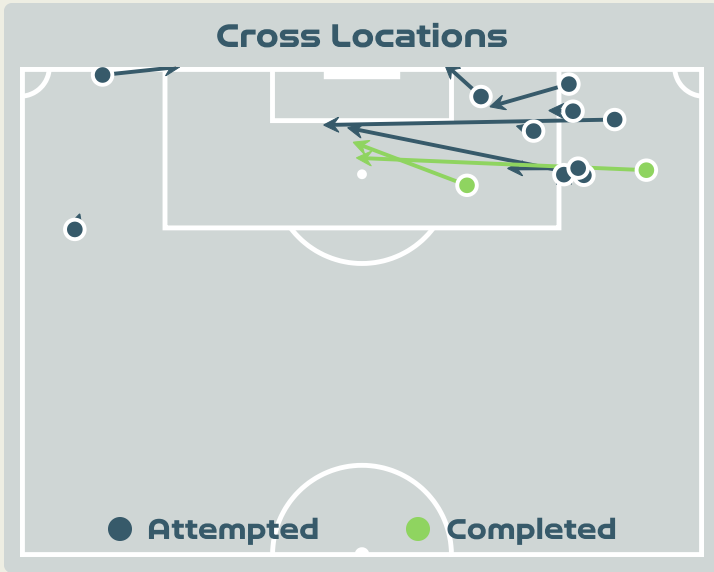

Crosses (Open Play)

Delivery Type

#	Player	Inswing	Outswing	Driven	Lofted	Cutback	Push Cross	Total Attempted
1	YAMASHITA Ayaka	0	0	0	0	0	0	0
2	SHIMIZU Risa	0	3	0	3	0	0	6
3	MINAMI Moeka	0	0	0	0	0	0	0
4	KUMAGAI Saki	0	0	0	0	0	0	0
6	SUGITA Hina	0	0	0	0	0	0	0
7	MIYAZAWA Hinata	0	0	0	0	0	0	0
10	NAGANO Fuka	0	0	0	0	0	0	0
11	TANAKA Mina	0	0	0	1	0	0	1
12	TAKAHASHI Hana	0	0	0	0	0	0	0
14	HASEGAWA Yui	0	1	1	3	0	0	5
15	FUJINO Aoba	0	0	1	4	0	0	5
9	UEKI Riko	0	0	0	0	0	0	0
13	ENDO Jun	0	2	0	1	0	1	4
16	HAYASHI Honoka	0	0	0	0	0	0	0
17	SEIKE Kiko	0	0	0	1	0	0	1
20	HAMANO Maika	0	0	0	0	0	0	0

Attempted

22

Completed

5

Most Crosses Attempted

6

SHIMIZU Risa
RIGHT MIDFIELD

Crosses (Open Play)

Delivery Type

#	Player	Inswing	Outswing	Driven	Lofted	Cutback	Push Cross	Total Attempted
1	MUSOVIC Zecira	0	0	0	0	0	0	0
2	ANDERSSON Jonna	0	0	0	2	0	0	2
6	ERIKSSON Magdalena	0	0	0	0	0	0	0
9	ASLLANI Kosovare	0	0	0	1	0	0	1
11	BLACKSTENIUS Stina	0	0	0	0	0	3	3
13	ILESTEDT Amanda	0	0	0	0	0	0	0
14	BJORN Nathalie	0	0	0	0	0	2	2
16	ANGELDAL Filippa	0	1	0	0	0	0	1
18	ROLFO Fridolina	0	0	0	0	0	0	0
19	KANERYD Johanna	0	0	1	1	0	0	2
23	RUBENSSON Elin	0	0	0	0	0	0	0
7	JANOBY Madelen	0	0	0	1	0	0	1
8	HURTIG Lina	0	0	0	0	0	0	0
10	JAKOBSSON Sofia	0	0	0	0	0	0	0
20	BENNISON Hanna	0	0	0	0	0	0	0