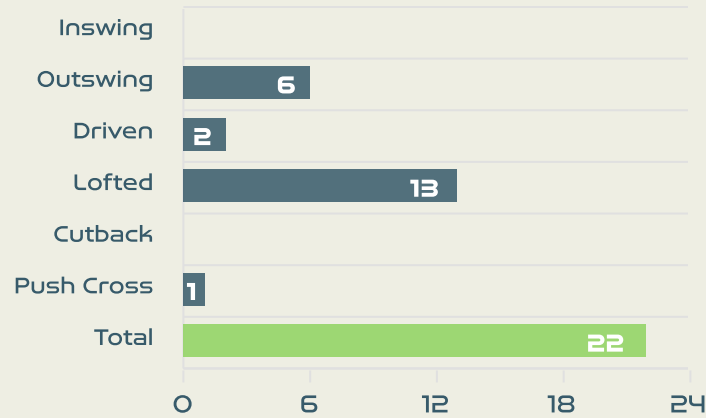

Attempts at Goal

Key	Outcome	Shots
	Goals	2
	On Target	4
	Off Target	3
	Blocked	3
	Incomplete	1

Attempts at Goal

Time	Player	Outcome	Body Part	Delivery Type
24	11 BLACKSTENIUS Stina	Off Target	Right Foot	Pass
31	14 BJORN Nathalie	Incomplete - Blocked	Right Foot	Loose Ball
31	6 ERIKSSON Magdalena	Incomplete - Blocked	Left Foot	Cross
31	6 ERIKSSON Magdalena	Incomplete - Blocked	Left Foot	Other
31	6 ERIKSSON Magdalena	Incomplete - Assist	Left Foot	Other
31	13 ILESTEDT Amanda	On Target - Goal	Right Foot	Loose Ball
37	16 ANGELDAL Filippa	On Target - Saved	Right Foot	Pass
41	9 ASLLANI Kosovare	On Target - Saved	Right Foot	Pass
43	16 ANGELDAL Filippa	On Target - Saved	Right Foot	Pass
46	19 KANERYD Johanna	On Target - Saved	Right Foot	Pass
50	16 ANGELDAL Filippa	On Target - Goal	Right Foot	Penalty
58	6 ERIKSSON Magdalena	Off Target	Head	Freekick
81	8 HURTIG Lina	Off Target	Head	Cross

Crosses (Open Play)

Delivery Type

#	Player	Inswing	Outswing	Driven	Lofted	Cutback	Push Cross	Total Attempted
1	YAMASHITA Ayaka	0	0	0	0	0	0	0
2	SHIMIZU Risa	0	3	0	3	0	0	6
3	MINAMI Moeka	0	0	0	0	0	0	0
4	KUMAGAI Saki	0	0	0	0	0	0	0
6	SUGITA Hina	0	0	0	0	0	0	0
7	MIYAZAWA Hinata	0	0	0	0	0	0	0
10	NAGANO Fuka	0	0	0	0	0	0	0
11	TANAKA Mina	0	0	0	1	0	0	1
12	TAKAHASHI Hana	0	0	0	0	0	0	0
14	HASEGAWA Yui	0	1	1	3	0	0	5
15	FUJINO Aoba	0	0	1	4	0	0	5
9	UEKI Riko	0	0	0	0	0	0	0
13	ENDO Jun	0	2	0	1	0	1	4
16	HAYASHI Honoka	0	0	0	0	0	0	0
17	SEIKE Kiko	0	0	0	1	0	0	1
20	HAMANO Maika	0	0	0	0	0	0	0