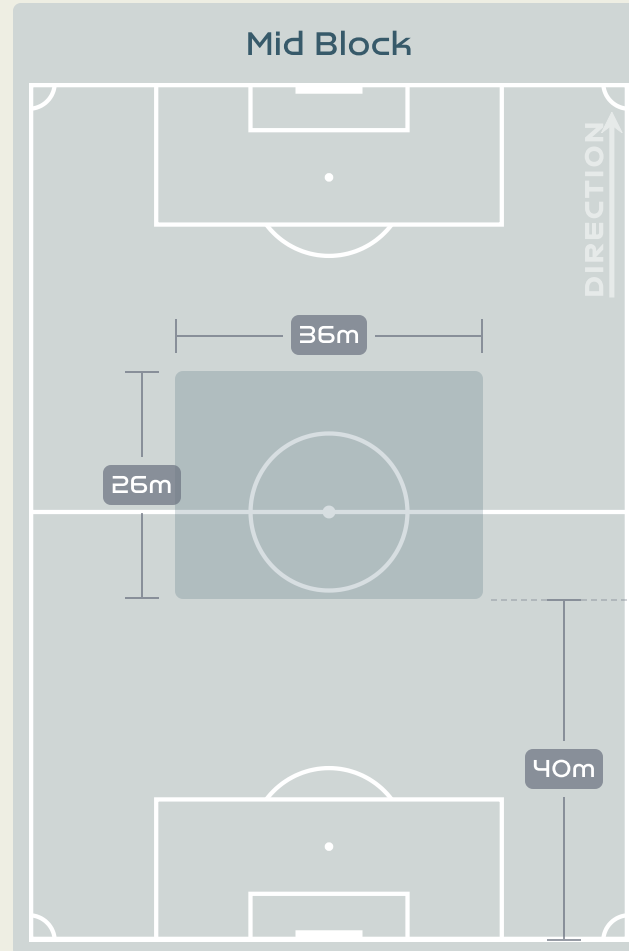

Tackles

4.57

Possession Actions / Defensive Action

Blocks

Possession Contests

Most Possession Regains

9

ILESTEDT Amanda
RIGHT CENTRE BACK

Defensive Line Height & Team Length

Defensive Line Height & Team Length

Defensive Pressure

264	Total Pressures	245
61	Direct Pressures	67
1.75s	Avg Pressure Duration	1.36s
83	Forced Turnovers	107
10.76s	Ball Recovery Time	10.09s
98	Pushing on into Pressing	107
225	Pushing on	202
43	Pressing Direction Inside	31
152	Pressing Direction Outside	142