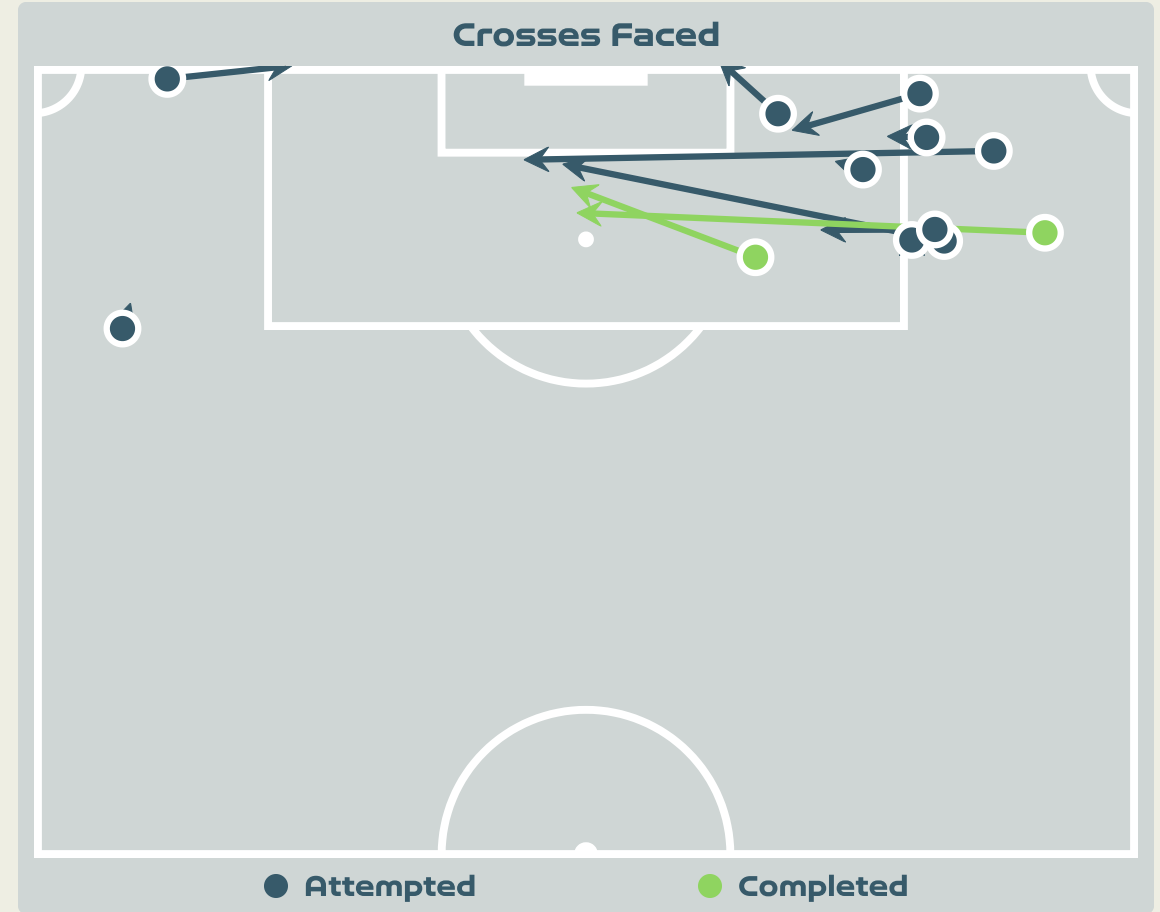

13
Total Attempts on Goal Faced

60
Save %

Total Attempts on Goal Faced	Total Goal Interventions	Save & Retain	Deflect & Retain	Save & Deflect	Save Attempt	No Save Attempt
13	4	2	0	2	1	8

Goal Prevention

Total Attempts on Goal Faced	Total Goal Interventions	Save & Retain	Deflect & Retain	Save & Deflect	Save Attempt	No Save Attempt
11	2	0	0	2	6	3

Aerial Control

Delivery Types Faced

Total	In Swing	Out Swing	Driven	Lofted	Cutback	Push
16	3	1	1	6	0	5

Aerial Control

Delivery Types Faced

Total	In Swing	Out Swing	Driven	Lofted	Cutback	Push
24	0	7	2	14	0	1