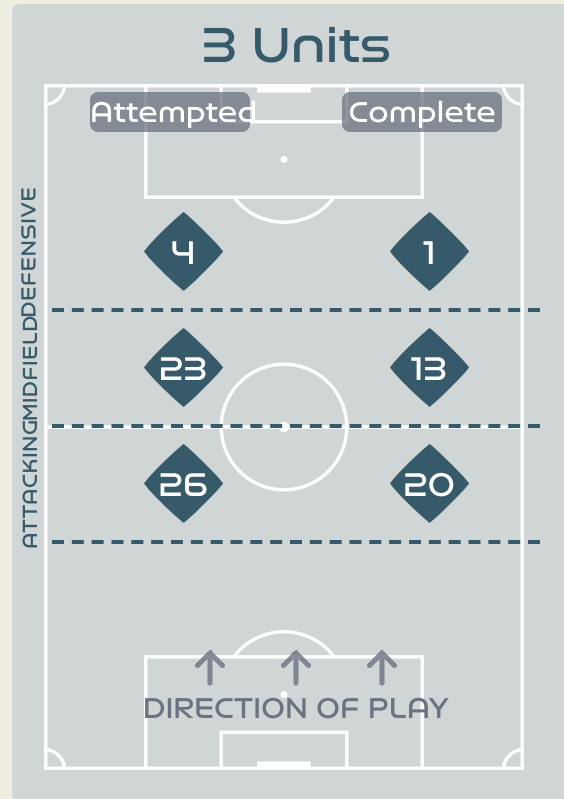

In Possession Line Height & Team Length

Line Breaks

Japan

Attempted Line Breaks

160

Attempted Line Breaks **6**
 Inside Shape 6
 Outside Shape 0

Attempted Line Breaks **116**
 Inside Shape 61
 Outside Shape 55

Attempted Line Breaks **38**
 Inside Shape 23
 Outside Shape 15

Line Breaks

Sweden

Attempted Line Breaks

118

Attempted Line Breaks	7
Inside Shape	6
Outside Shape	1

Attempted Line Breaks	53
Inside Shape	37
Outside Shape	16

Attempted Line Breaks	58
Inside Shape	46
Outside Shape	12

Passing Networks

#	Passes From ↓ to →	YAMASHITA Ayaka	SHIMIZU Risa	MINAMI Moeka	KUMAGAI Saki	SUGITA Hina	MIYAZAWA Hinata	NAGANO Fuka	TANAKA Mina	TAKAHASHI Hana	HASEGAWA Yui	FUJINO Aoba	UEKI Riko	ENDO Jun	HAYASHI Honoka	SEIKE Kiko	HAMANO Maika
1	YAMASHITA Ayaka		0	5	8	0	0	3	1	10	3	0	0	0	0	0	0
2	SHIMIZU Risa	0		0	1	0	1	1	0	7	10	9	1	0	0	1	0
3	MINAMI Moeka	9	1		6	4	5	3	0	3	3	2	0	7	0	0	0
4	KUMAGAI Saki	4	2	11		0	0	5	0	18	2	1	0	0	0	0	0
6	SUGITA Hina	0	0	4	0		3	0	1	1	0	0	0	0	0	0	0
7	MIYAZAWA Hinata	0	3	2	0	2		3	2	0	2	0	0	3	0	0	0
10	NAGANO Fuka	0	3	6	4	2	5		1	2	7	4	1	1	0	0	0
11	TANAKA Mina	0	1	1	0	0	2	0		0	0	0	0	0	0	0	0
12	TAKAHASHI Hana	0	20	1	14	0	0	8	1		6	3	1	0	0	0	0
14	HASEGAWA Yui	1	11	4	4	1	1	5	3	2		9	2	2	1	2	0
15	FUJINO Aoba	3	7	0	1	2	0	2	3	5	4		1	1	0	0	0
9	UEKI Riko	0	0	0	0	0	1	1	0	0	4	0		0	0	1	0
13	ENDO Jun	0	0	3	1	0	1	1	0	0	4	0	1		0	2	4
16	HAYASHI Honoka	0	1	1	0	0	0	0	0	1	3	0	0	1		3	1
17	SEIKE Kiko	0	1	0	0	0	0	0	0	0	0	1	0	1	2		0
20	HAMANO Maika	0	0	0	0	0	0	0	0	0	1	0	0	4	1	0	