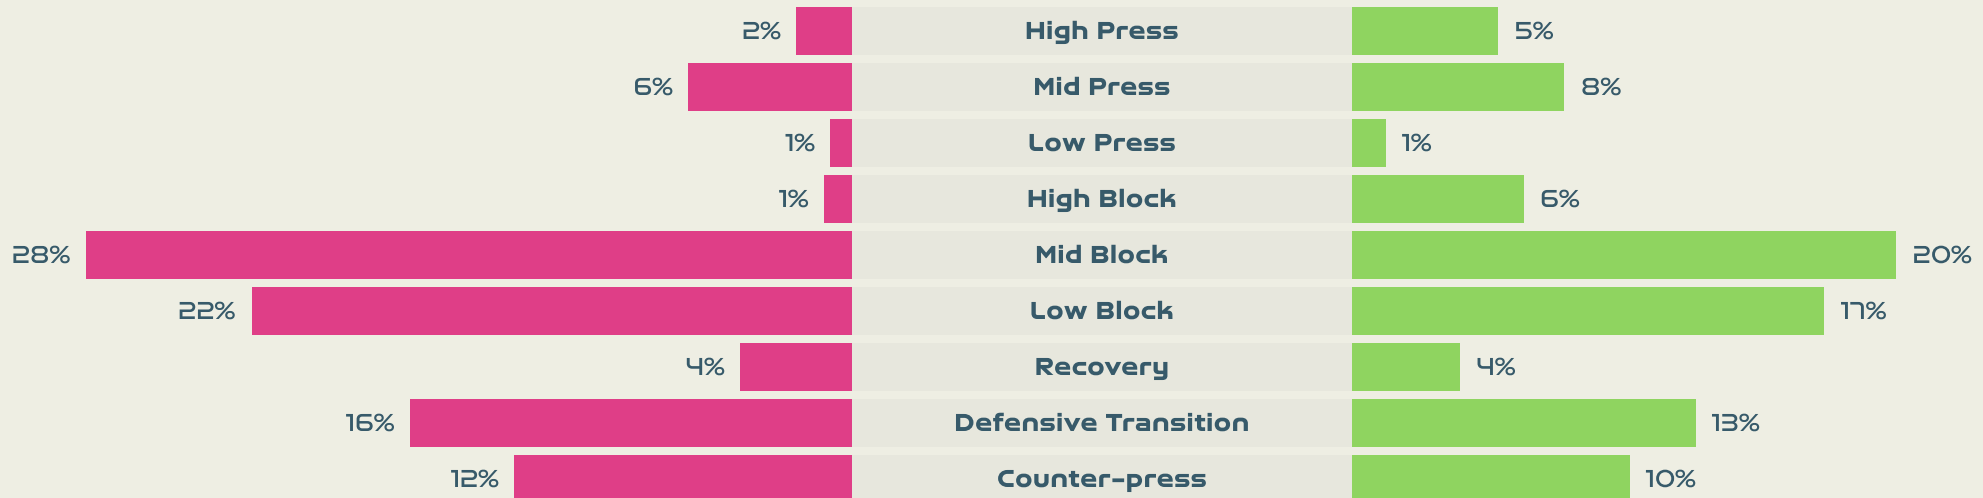

OUT OF POSSESSION