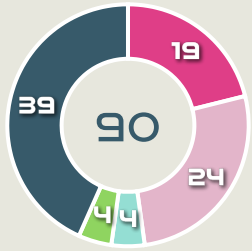

#	Player	Offers Made	Offers Received	% Made & Received
1	YAMASHITA Ayaka	3	1	33.3%
2	SHIMIZU Risa	56	21	37.5%
3	MINAMI Moeka	29	12	41.4%
4	KUMAGAI Saki	14	7	50%
6	SUGITA Hina	26	4	15.4%
7	MIYAZAWA Hinata	31	12	38.7%
10	NAGANO Fuka	38	22	57.9%
11	TANAKA Mina	23	10	43.5%
12	TAKAHASHI Hana	15	6	40%
14	HASEGAWA Yui	51	21	41.2%
15	FUJINO Aoba	36	14	38.9%
9	UEKI Riko	20	5	25%
13	ENDO Jun	18	8	44.4%
16	HAYASHI Honoka	15	8	53.3%
17	SEIKE Kiko	13	6	46.2%
20	HAMANO Maika	4	2	50%

Offering to Receive

#	Player	Offers Made	Offers Received	% Made & Received
1	MUSOVIC Zecira	1	0	0%
2	ANDERSSON Jonna	12	5	41.7%
6	ERIKSSON Magdalena	30	25	83.3%
9	ASLLANI Kosovare	39	9	23.1%
11	BLACKSTENIUS Stina	28	5	17.9%
13	ILESTEDT Amanda	7	6	85.7%
14	BJORN Nathalie	21	11	52.4%
16	ANGELDAL Filippa	66	30	45.5%
18	ROLFO Fridolina	6	0	0%
19	KANERYD Johanna	25	15	60%
23	RUBENSSON Elin	68	23	33.8%
7	JANOGY Madelen	6	4	66.7%
8	HURTIG Lina	0	0	0%
10	JAKOBSSON Sofia	3	2	66.7%
20	BENNISON Hanna	3	0	0%

Movement to Receive

Movement Types by Phase

Final Third Phase

Progression Phase

Build Up Phase

All Movement Types

- In Front
- In Between
- Out to In
- In to Out
- In Behind

Top Ranked Players