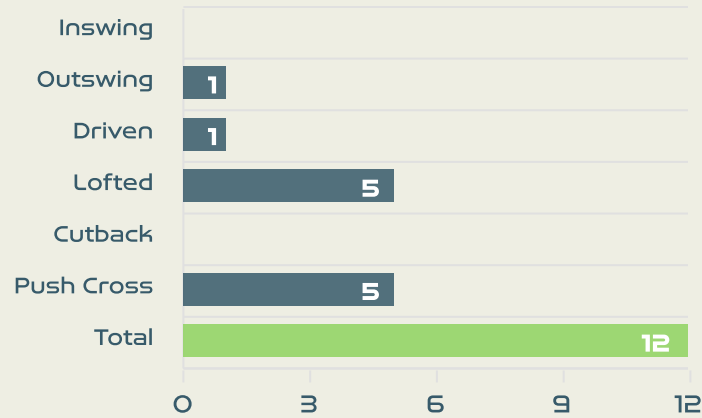

Attempted

22

Completed

5

Most Crosses Attempted

6

SHIMIZU Risa
RIGHT MIDFIELD

Crosses (Open Play)

Delivery Type

#	Player	Inswing	Outswing	Driven	Lofted	Cutback	Push Cross	Total Attempted
1	MUSOVIC Zecira	0	0	0	0	0	0	0
2	ANDERSSON Jonna	0	0	0	2	0	0	2
6	ERIKSSON Magdalena	0	0	0	0	0	0	0
9	ASLLANI Kosovare	0	0	0	1	0	0	1
11	BLACKSTENIUS Stina	0	0	0	0	0	3	3
13	ILESTEDT Amanda	0	0	0	0	0	0	0
14	BJORN Nathalie	0	0	0	0	0	2	2
16	ANGELDAL Filippa	0	1	0	0	0	0	1
18	ROLFO Fridolina	0	0	0	0	0	0	0
19	KANERYD Johanna	0	0	1	1	0	0	2
23	RUBENSSON Elin	0	0	0	0	0	0	0
7	JANOBY Madelen	0	0	0	1	0	0	1
8	HURTIG Lina	0	0	0	0	0	0	0
10	JAKOBSSON Sofia	0	0	0	0	0	0	0
20	BENNISON Hanna	0	0	0	0	0	0	0