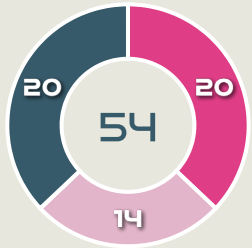

Movement to Receive

Movement Types by Phase

Final Third Phase